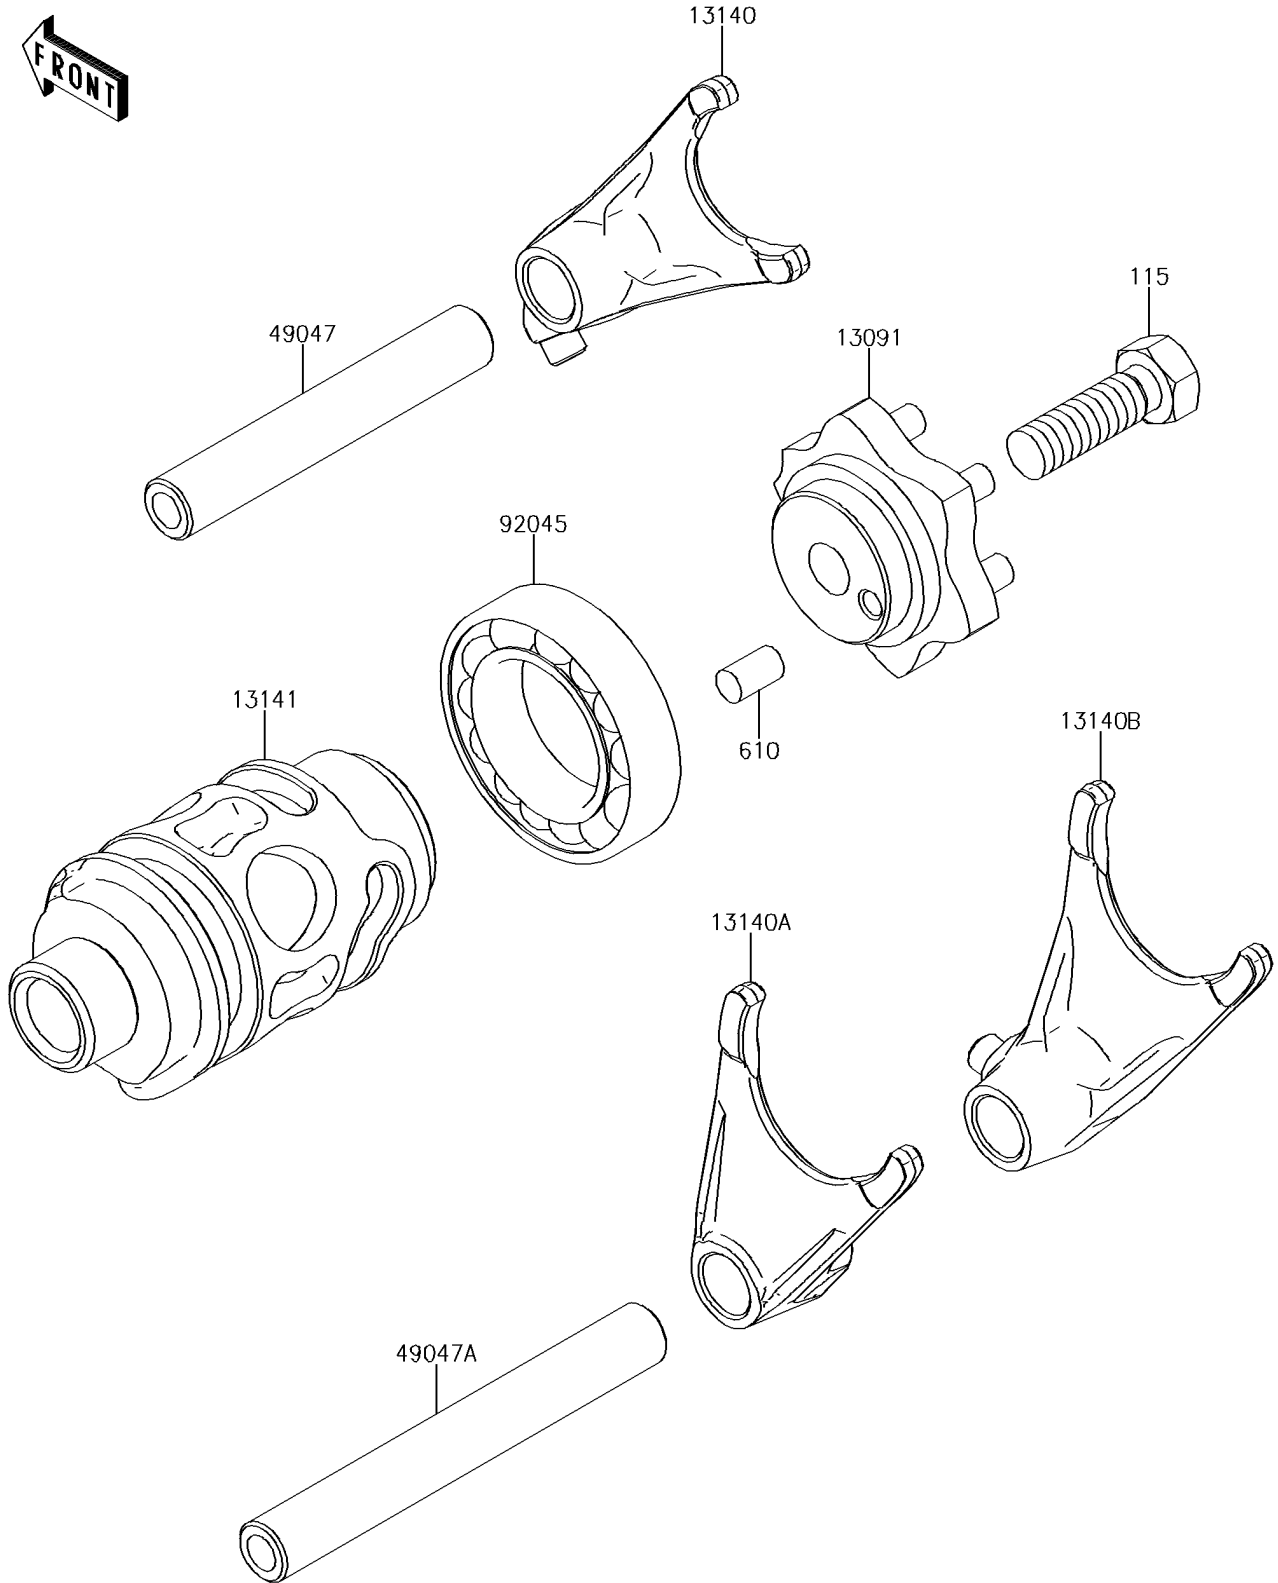

2016 KX™100 PARTS DIAGRAM

Gear Change Drum/Shift Fork(s)

E1362

2016 KX™100 PARTS LIST

Gear Change Drum/Shift Fork(s)

| ITEM NAME | PART NUMBER | QUANTITY |
|-------------------------------------|-------------|----------|
| BOLT-SMALL-UPSET,8X25 (Ref # 115) | 115BA0825 | 1 |
| HOLDER,CHANGE DRUM (Ref # 13091) | 13091-1390 | 1 |
| FORK-SHIFT,5TH&6TH (Ref # 13140) | 13140-1302 | 1 |
| FORK-SHIFT,2ND&3RD (Ref # 13140A) | 13140-1303 | 1 |
| FORK-SHIFT,LOW&4TH (Ref # 13140B) | 13140-1304 | 1 |
| DRUM-CHANGE (Ref # 13141) | 13141-1120 | 1 |
| ROD-SHIFT,5.9X10X64.5 (Ref # 49047) | 49047-1063 | 1 |
| ROD-SHIFT,5.9X10X81 (Ref # 49047A) | 49047-1064 | 1 |
| ROLLER,4X8 (Ref # 610) | 610A0408 | 1 |
| BEARING-BALL,6905Z (Ref # 92045) | 92045-1058 | 1 |