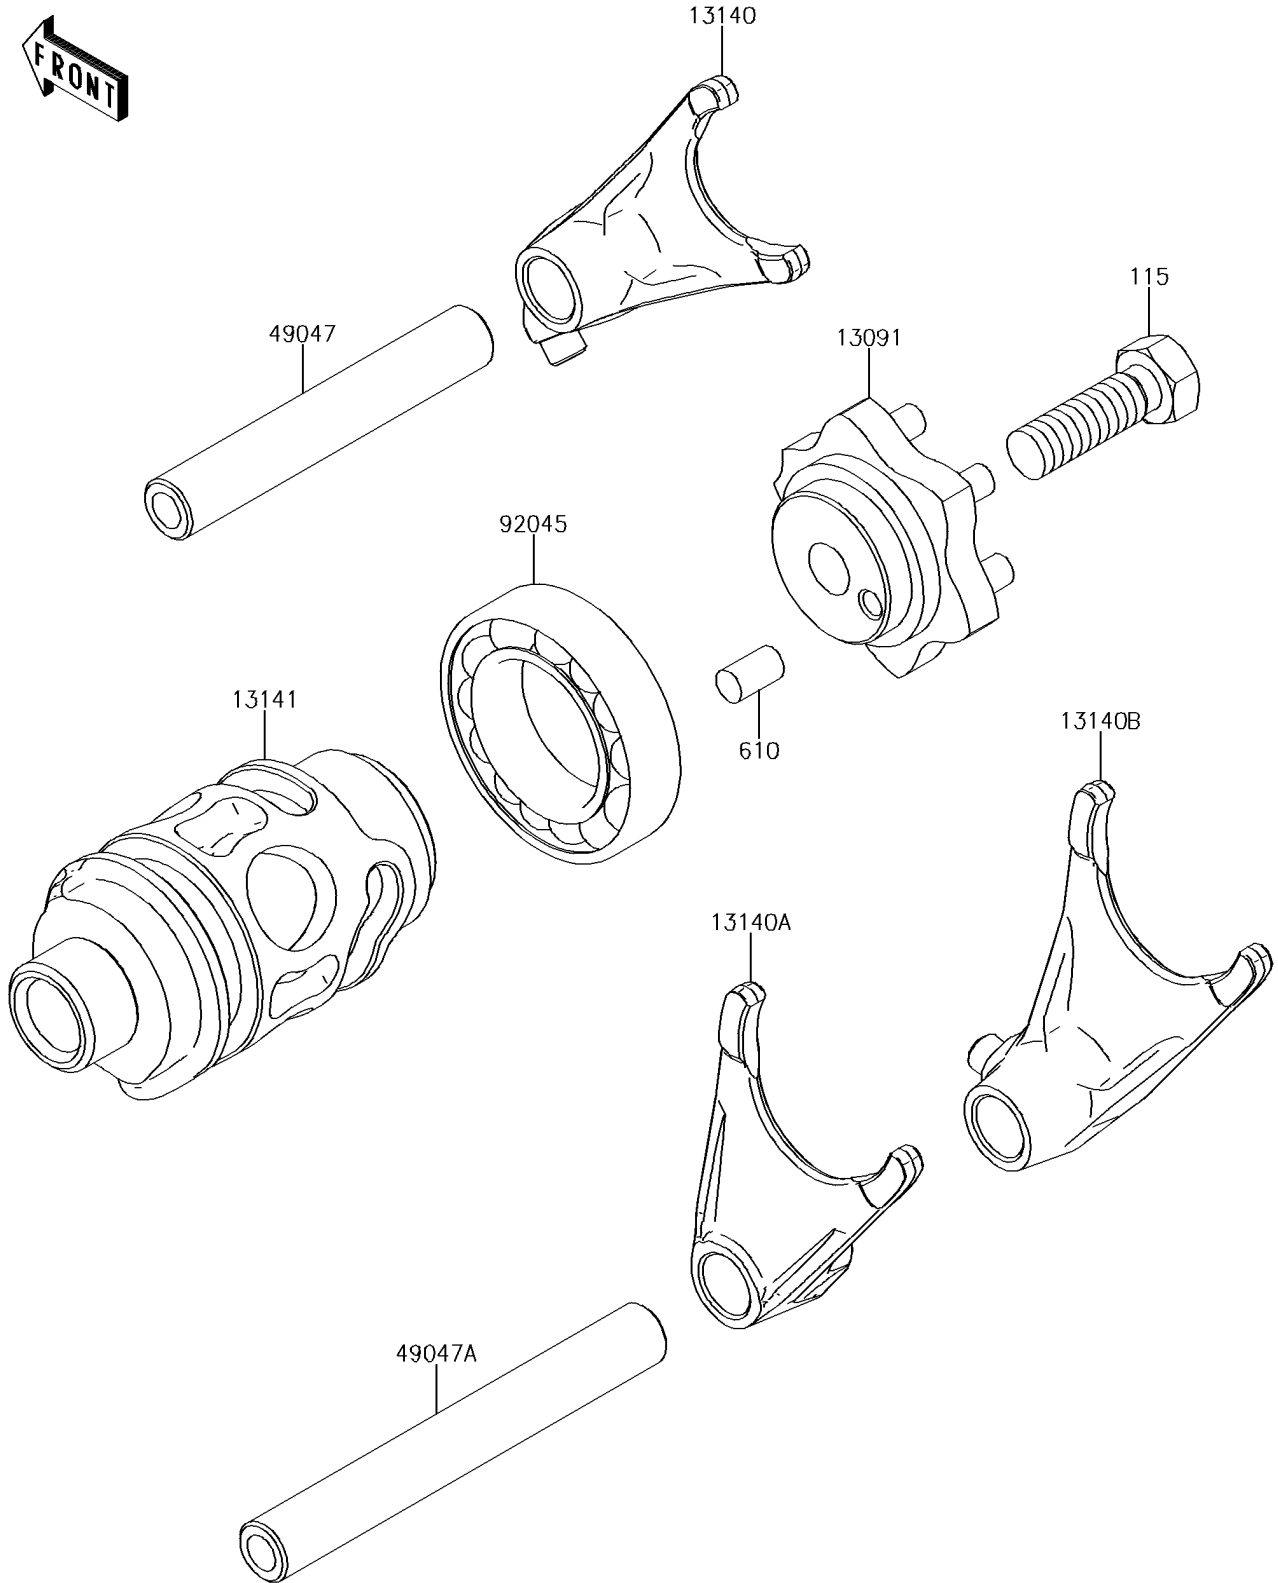

2018 KX™100 PARTS DIAGRAM

Gear Change Drum/Shift Fork(s)

E1362

2018 KX™100 PARTS LIST

Gear Change Drum/Shift Fork(s)

ITEM NAME	PART NUMBER	QUANTITY
BOLT-SMALL-UPSET,8X25 (Ref # 115)	115BA0825	1
HOLDER,CHANGE DRUM (Ref # 13091)	13091-1390	1
FORK-SHIFT,5TH&6TH (Ref # 13140)	13140-1302	1
FORK-SHIFT,2ND&3RD (Ref # 13140A)	13140-1303	1
FORK-SHIFT,LOW&4TH (Ref # 13140B)	13140-1304	1
DRUM-CHANGE (Ref # 13141)	13141-1120	1
ROD-SHIFT,5.9X10X64.5 (Ref # 49047)	49047-1063	1
ROD-SHIFT,5.9X10X81 (Ref # 49047A)	49047-1064	1
ROLLER,4X8 (Ref # 610)	610A0408	1
BEARING-BALL,6905Z (Ref # 92045)	92045-1058	1