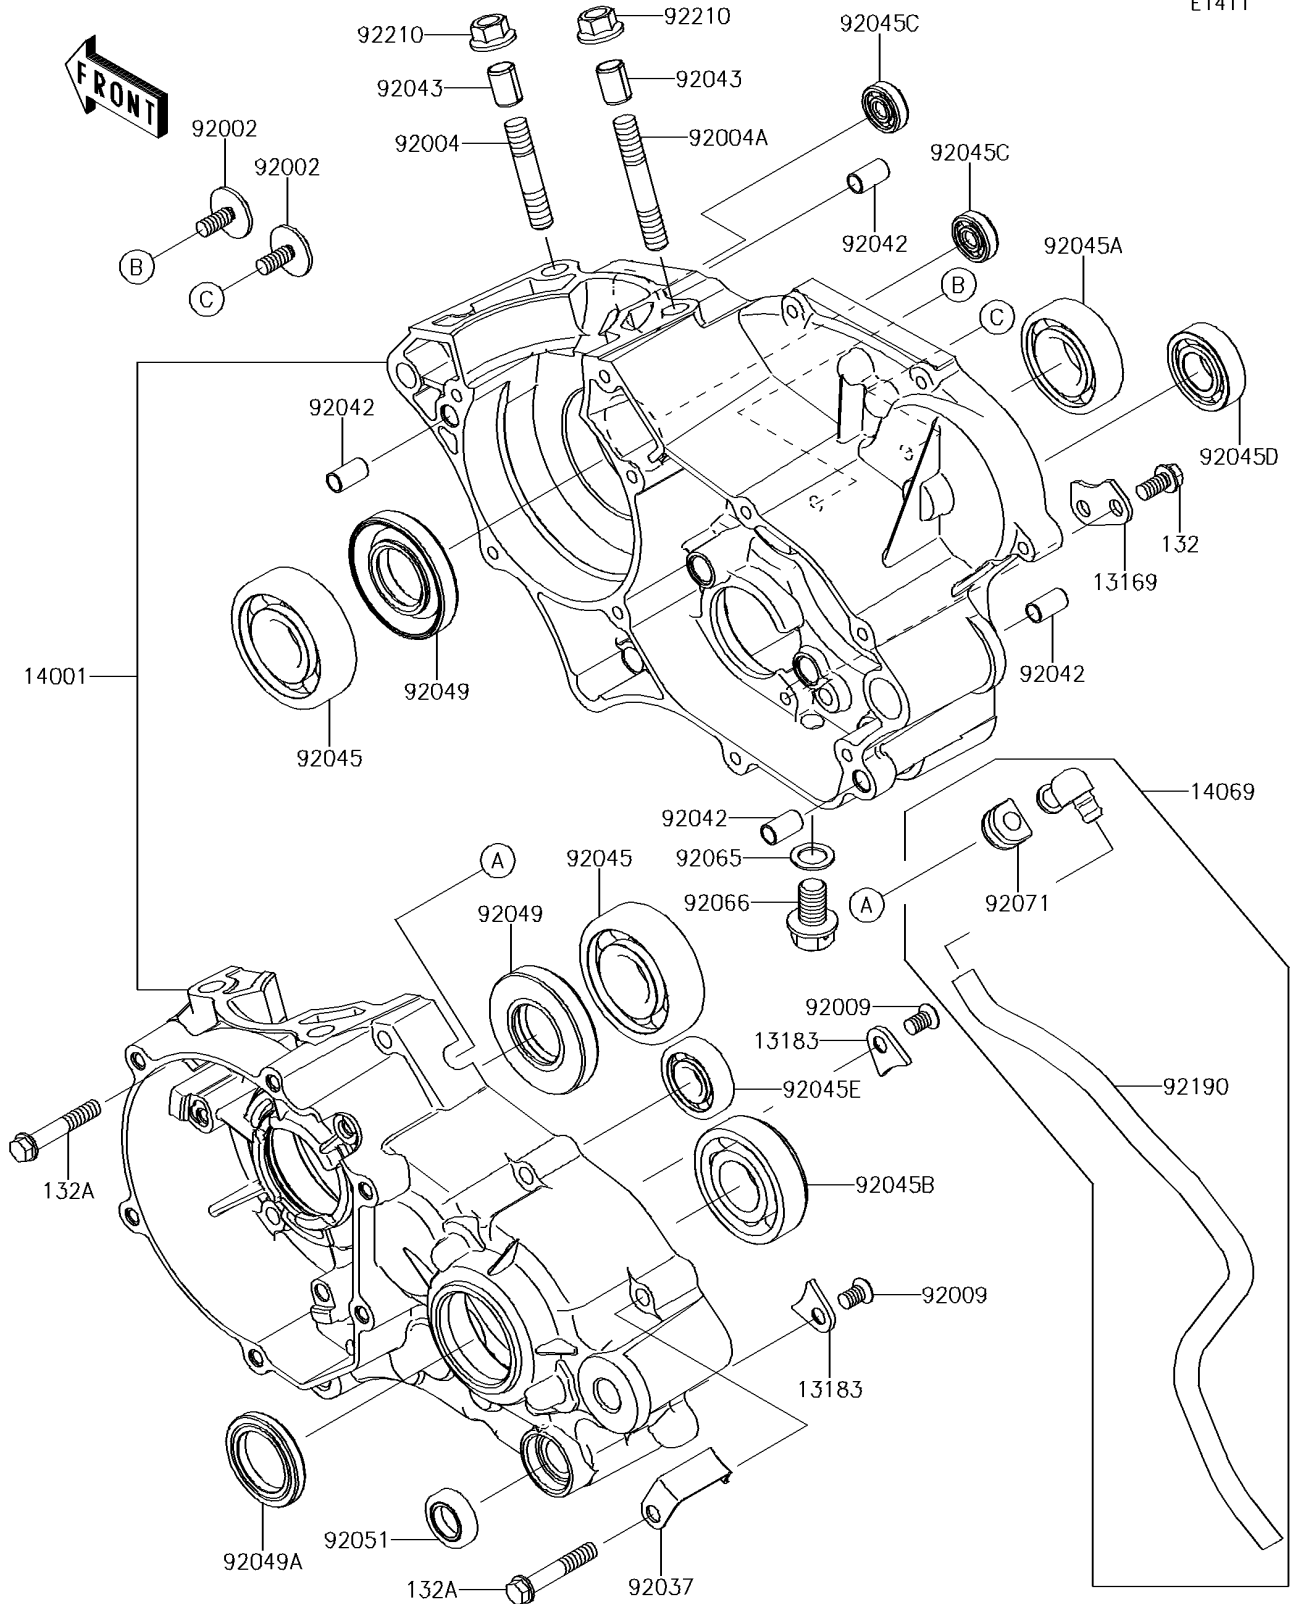

2016 KX™100 PARTS DIAGRAM

Crankcase

E1411

2016 KX™100 PARTS LIST

Crankcase

ITEM NAME	PART NUMBER	QUANTITY
PLATE,CHANGE DRUM (Ref # 13169)	13169-012	1
PLATE (Ref # 13183)	13183-1182	2
BOLT-FLANGED-SMALL,6X12 (Ref # 132)	132BA0612	2
BOLT-FLANGED-SMALL,6X35 (Ref # 132A)	132BA0635	9
SET-CRANKCASE (Ref # 14001)	14001-0681	1
BREATHER (Ref # 14069)	14069-1062	1
BOLT,6X16 (Ref # 92002)	92002-1659	2
STUD,8X28.5 (Ref # 92004)	92004-1252	2
STUD,8X37 (Ref # 92004A)	92004-1254	2
SCREW,6X10 (Ref # 92009)	92009-1563	2
CLAMP,HARNESS (Ref # 92037)	92037-1318	1
PIN,DOWEL,6.3X8X14 (Ref # 92042)	92042-007	4
PIN,8.2X10X14 (Ref # 92043)	92043-1264	2
BEARING-BALL,R-6304C3 (Ref # 92045)	92045-1059	2
BEARING-BALL,6004TMB (Ref # 92045A)	92045-1118	1
BEARING-BALL,6204 (Ref # 92045B)	92045-1226	1
BEARING-BALL,626MC3 (Ref # 92045C)	92045-1304	2
BEARING-BALL,TMB002 (Ref # 92045D)	92045-1360	1
BEARING-BALL,16101JRX3 (Ref # 92045E)	92045-1450	1
SEAL-OIL,SD20407GS (Ref # 92049)	92049-1188	2
SEAL-OIL,TC25375 (Ref # 92049A)	92049-1292	1
SEAL-OIL,TB13225.5 (Ref # 92051)	92051-005	1
GASKET,10.5X16X1 (Ref # 92065)	92065-058	1
PLUG,DRAIN (Ref # 92066)	92066-1437	1
GROMMET,BREATHER (Ref # 92071)	92071-042	1
TUBE,6X9X330 (Ref # 92190)	92190-1116	1
NUT,8MM (Ref # 92210)	92210-0076	4