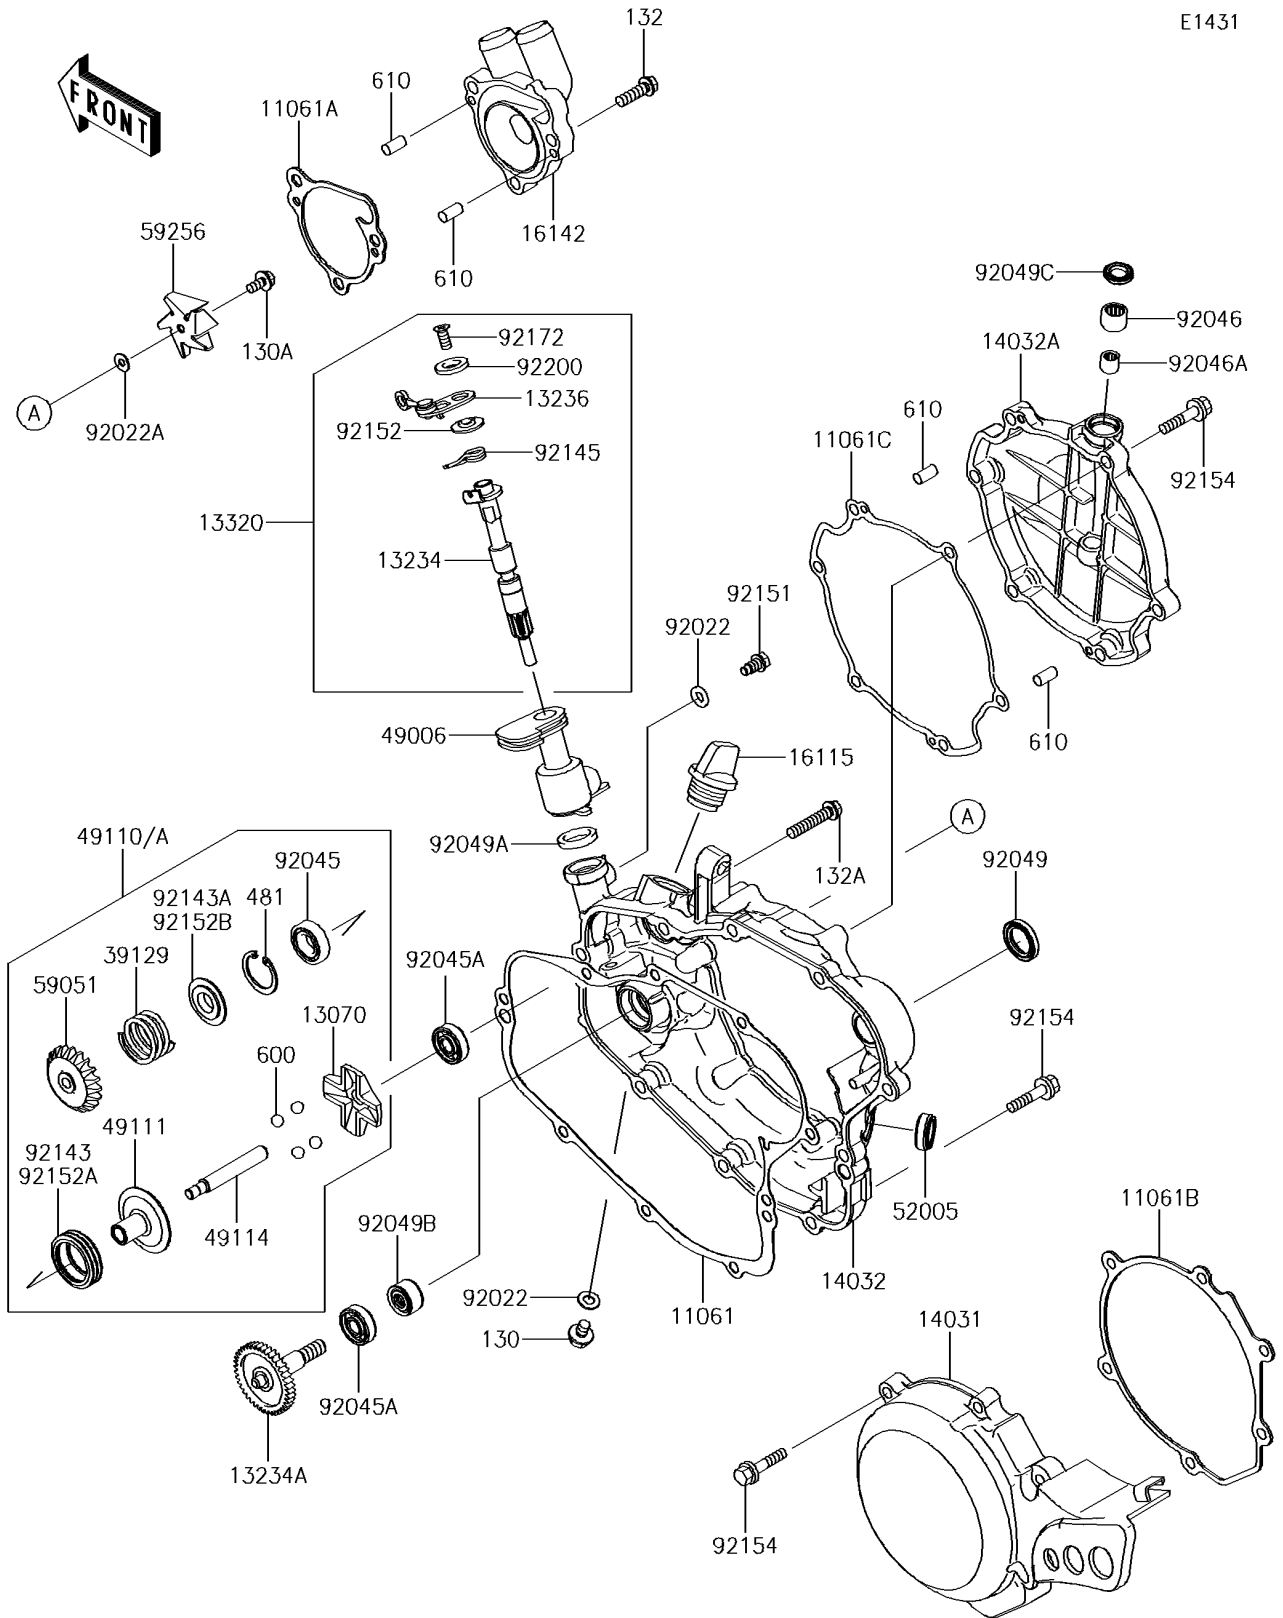

2017 KX™100 PARTS DIAGRAM

Engine Cover(s)

E1431

2017 KX™100 PARTS LIST

Engine Cover(s)

ITEM NAME	PART NUMBER	QUANTITY
GASKET,CLUTCH COVER (Ref # 11061)	11061-0122	1
GASKET,PUMP COVER (Ref # 11061A)	11061-0184	1
GASKET,GENERATOR COVER (Ref # 11061B)	11061-0194	1
GASKET,CLUTCH COVER (Ref # 11061C)	11061-0869	1
GUIDE,GOVERNOR (Ref # 13070)	13070-1309	1
SHAFT-COMP (Ref # 13234)	13234-0008	1
SHAFT-COMP,WATER PUMP (Ref # 13234A)	13234-1103	1
LEVER-COMP (Ref # 13236)	13236-0023	1
LEVER-ASSY (Ref # 13320)	13320-0002	1
COVER-GENERATOR (Ref # 14031)	14031-0580	1
COVER-CLUTCH,INSIDE (Ref # 14032)	14032-0041	1
COVER-CLUTCH,OUTSIDE (Ref # 14032A)	14032-0578	1
CAP-OIL FILLER (Ref # 16115)	16115-018	1
COVER-PUMP,WATER (Ref # 16142)	16142-1144	1
SPRING-GOVERNOR (Ref # 39129)	39129-1022	1
BOOT,GOVERNOR (Ref # 49006)	49006-1313	1
GOVERNOR-ASSY (Ref # 49110)	49110-0010	1
HOLDER-GOVERNOR WEIGHT (Ref # 49111)	49111-1064	1
SHAFT-GOVERNOR (Ref # 49114)	49114-0005	1
GAUGE,OIL LEVEL (Ref # 52005)	52005-0019	1
GEAR-SPUR (Ref # 59051)	59051-1412	1
IMPELLER (Ref # 59256)	59256-1064	1
WASHER,6.1X12X1 (Ref # 92022)	92022-077	2
WASHER,5.2X13X1 (Ref # 92022A)	92022-1380	1
BEARING-BALL (Ref # 92045)	92045-0010	1
BEARING-BALL,608MC3 (Ref # 92045A)	92045-1305	2
BEARING-NEEDLE,HK1010FM (Ref # 92046)	92046-0046	1
BEARING-NEEDLE,6BTM109 (Ref # 92046A)	92046-1217	1
SEAL-OIL,SB16244 (Ref # 92049)	92049-002	1