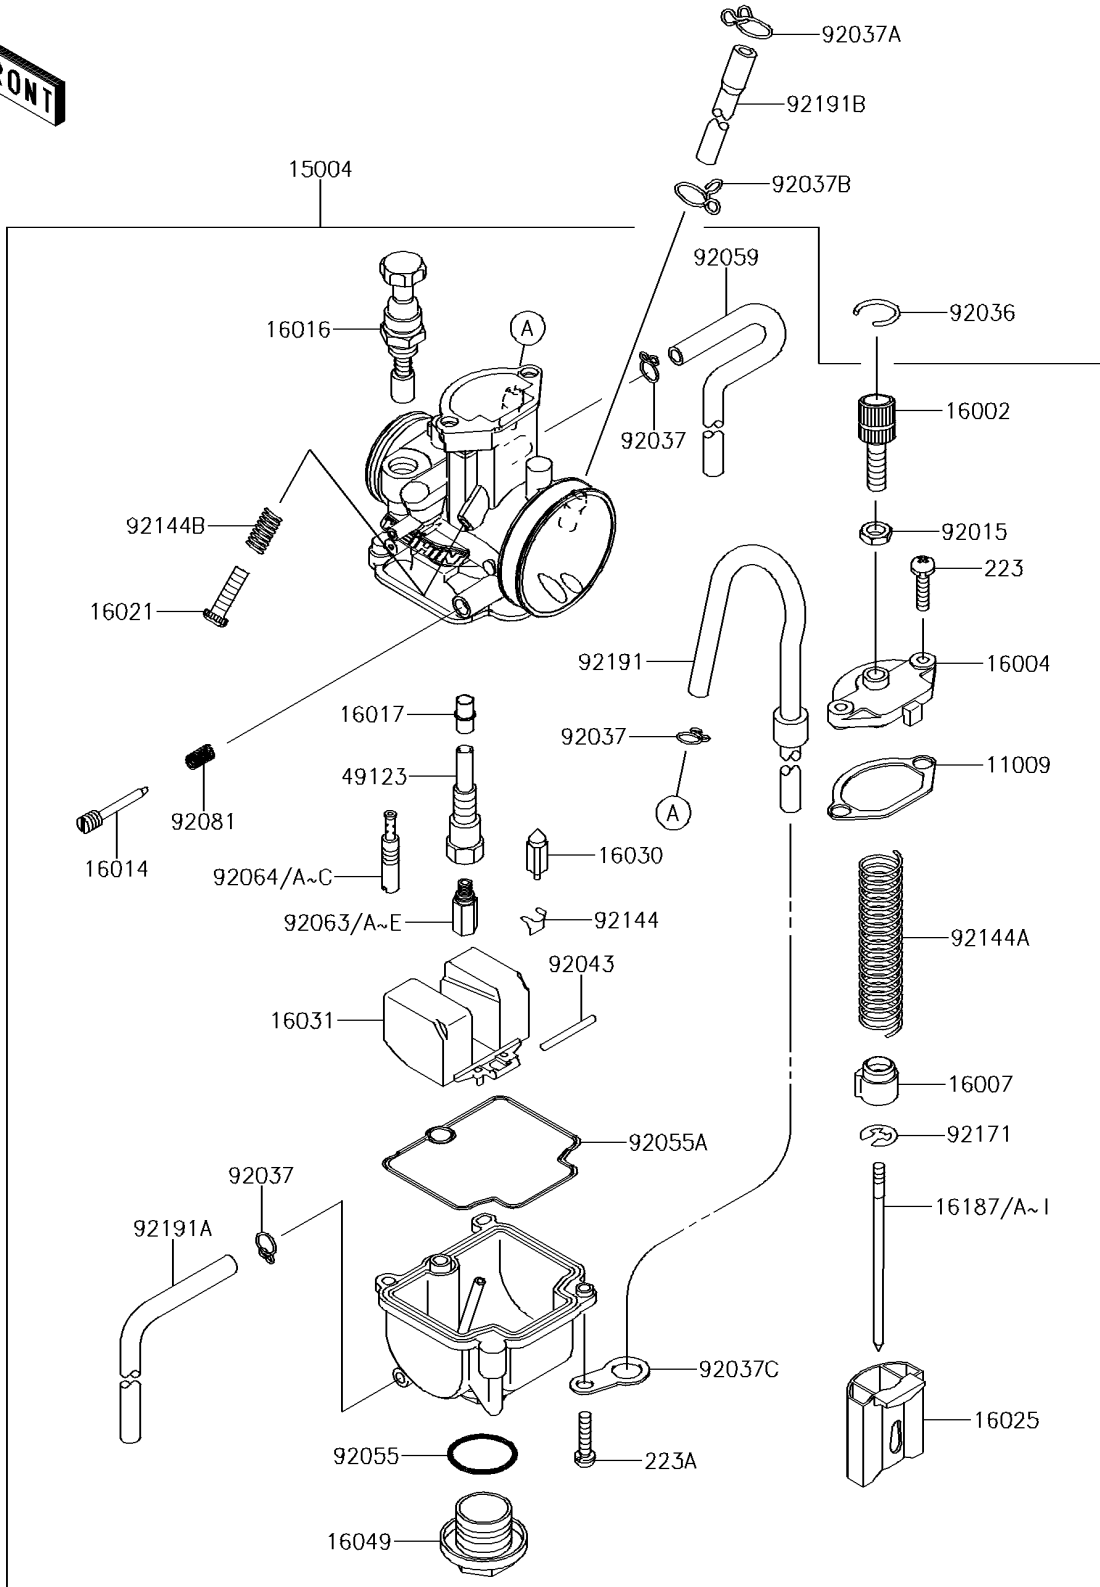

2017 KX™100 PARTS DIAGRAM

Carburetor

E1611