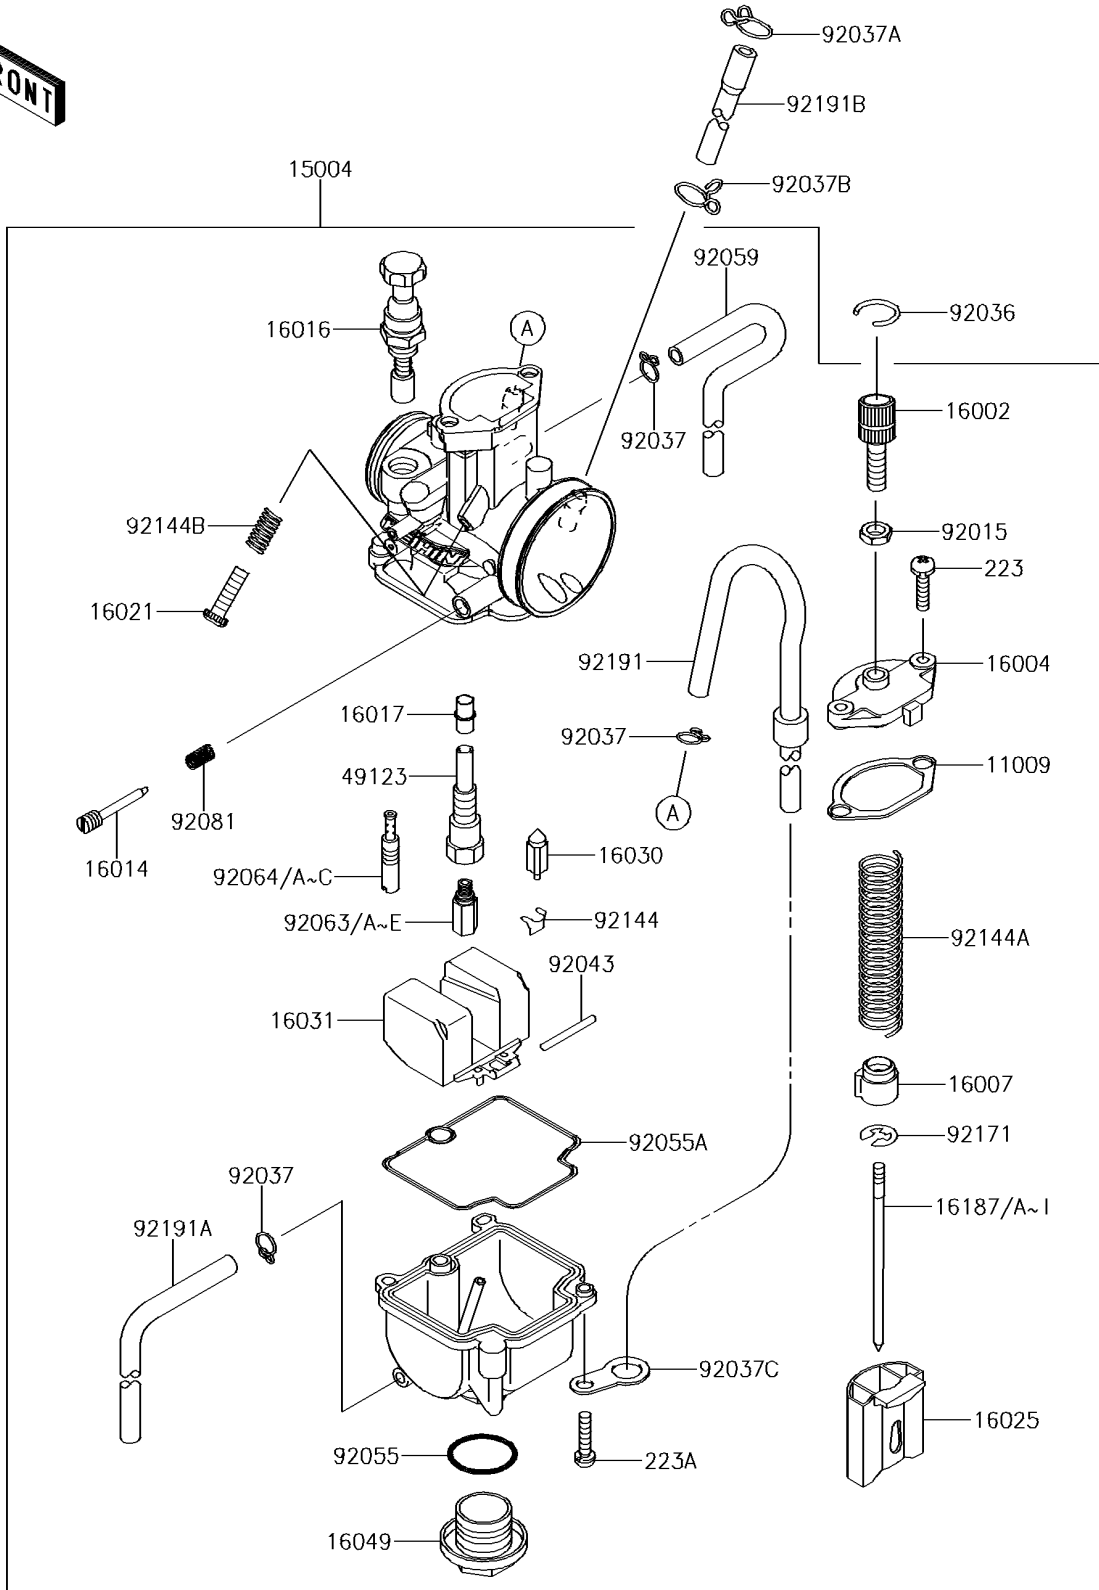

2017 KX™100 PARTS DIAGRAM

Carburetor

E1611