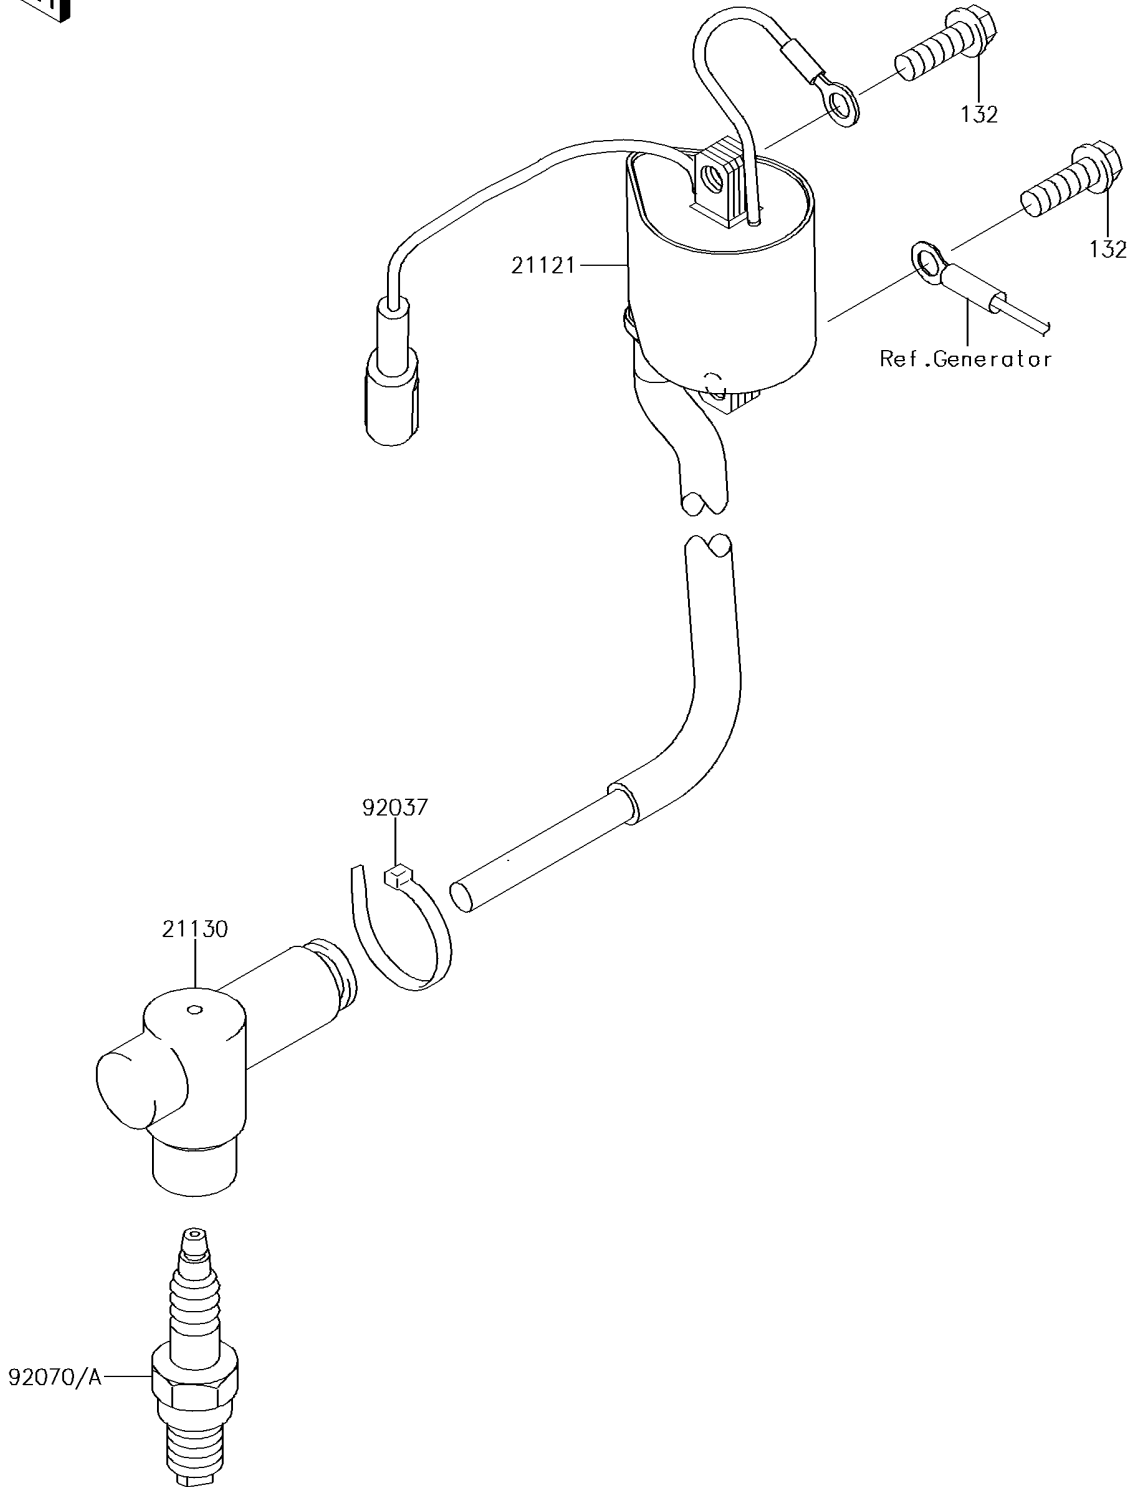

2014 KX™100 PARTS DIAGRAM

Ignition System

E1830

2014 KX™100 PARTS LIST

Ignition System

ITEM NAME	PART NUMBER	QUANTITY
BOLT-FLANGED-SMALL,6X18 (Ref # 132)	132BA0618	2
COIL-IGNITION (Ref # 21121)	21121-0722	1
CAP-SPARK PLUG (Ref # 21130)	21130-1077	1
CLAMP (Ref # 92037)	92037-1173	1
PLUG-SPARK,BR9EVX(NGK),SOLID (Ref # 92070)	92070-1228	1
PLUG-SPARK,R6252K-105NGK,SOLID (Ref # 92070A)	92070-1241	1