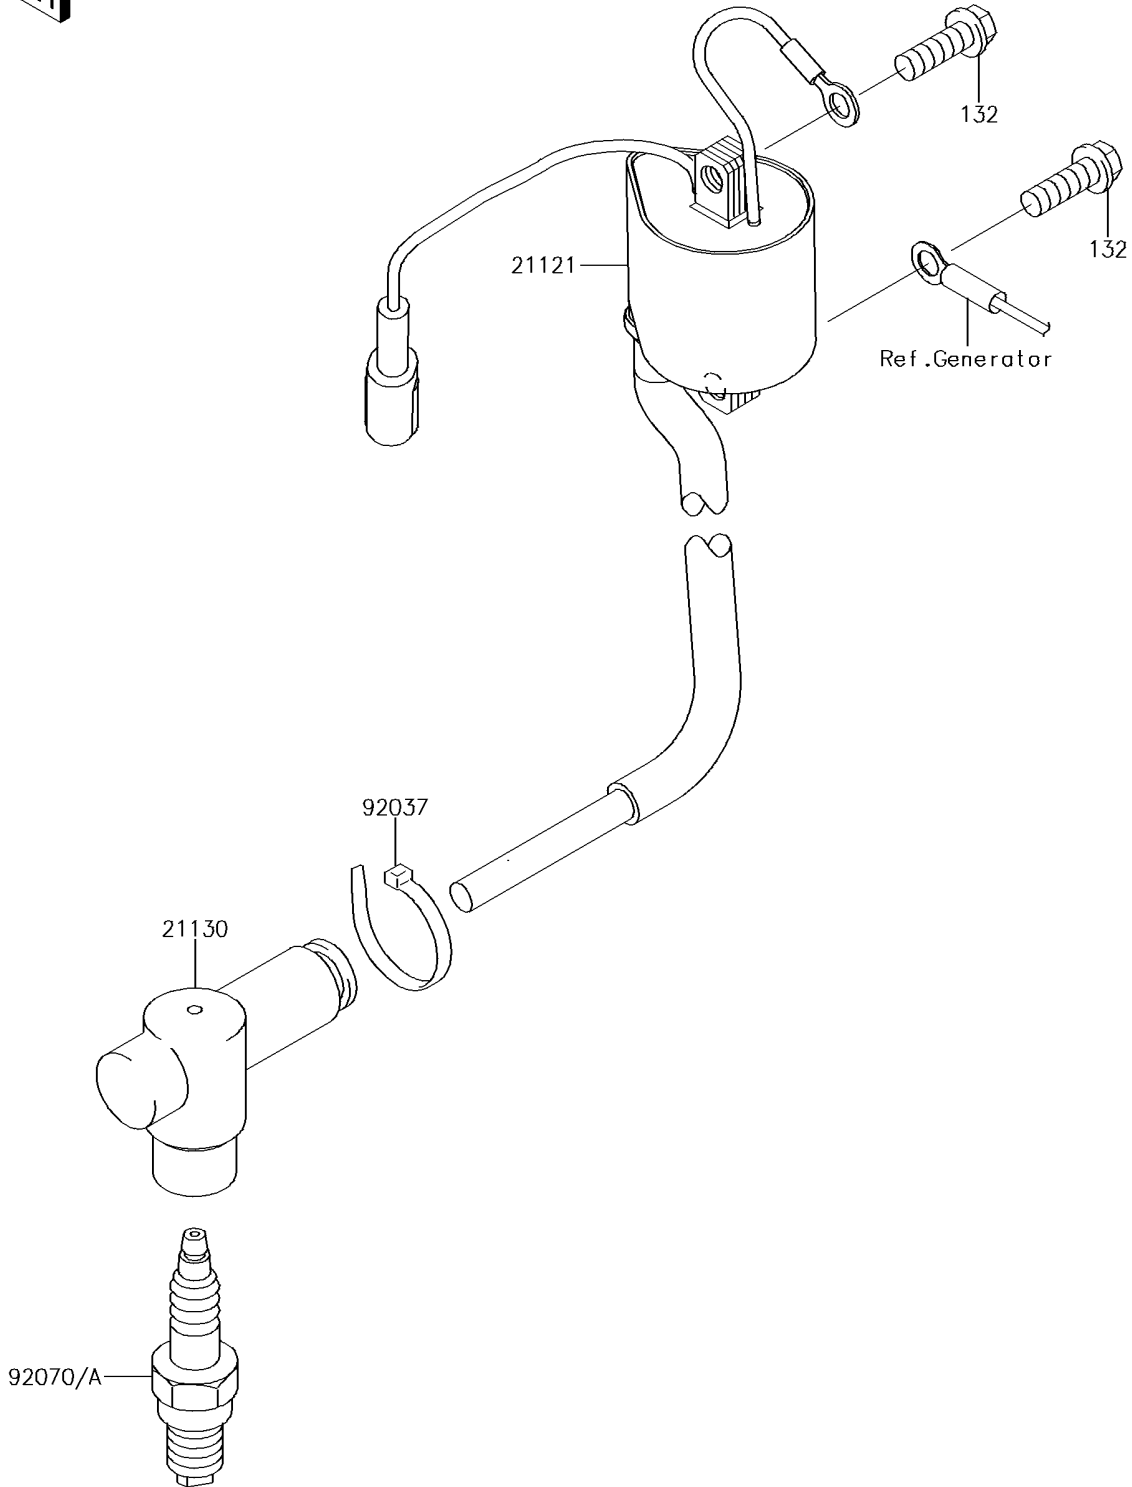

2017 KX™100 PARTS DIAGRAM

Ignition System

E1830

2017 KX™100 PARTS LIST

Ignition System

ITEM NAME	PART NUMBER	QUANTITY
BOLT-FLANGED-SMALL,6X18 (Ref # 132)	132BA0618	2
COIL-IGNITION (Ref # 21121)	21121-0722	1
CAP-SPARK PLUG (Ref # 21130)	21130-1077	1
CLAMP (Ref # 92037)	92037-1173	1
PLUG-SPARK,BR9EVX(NGK),SOLID (Ref # 92070)	92070-1228	1
PLUG-SPARK,R6252K-105NGK,SOLID (Ref # 92070A)	92070-1241	1