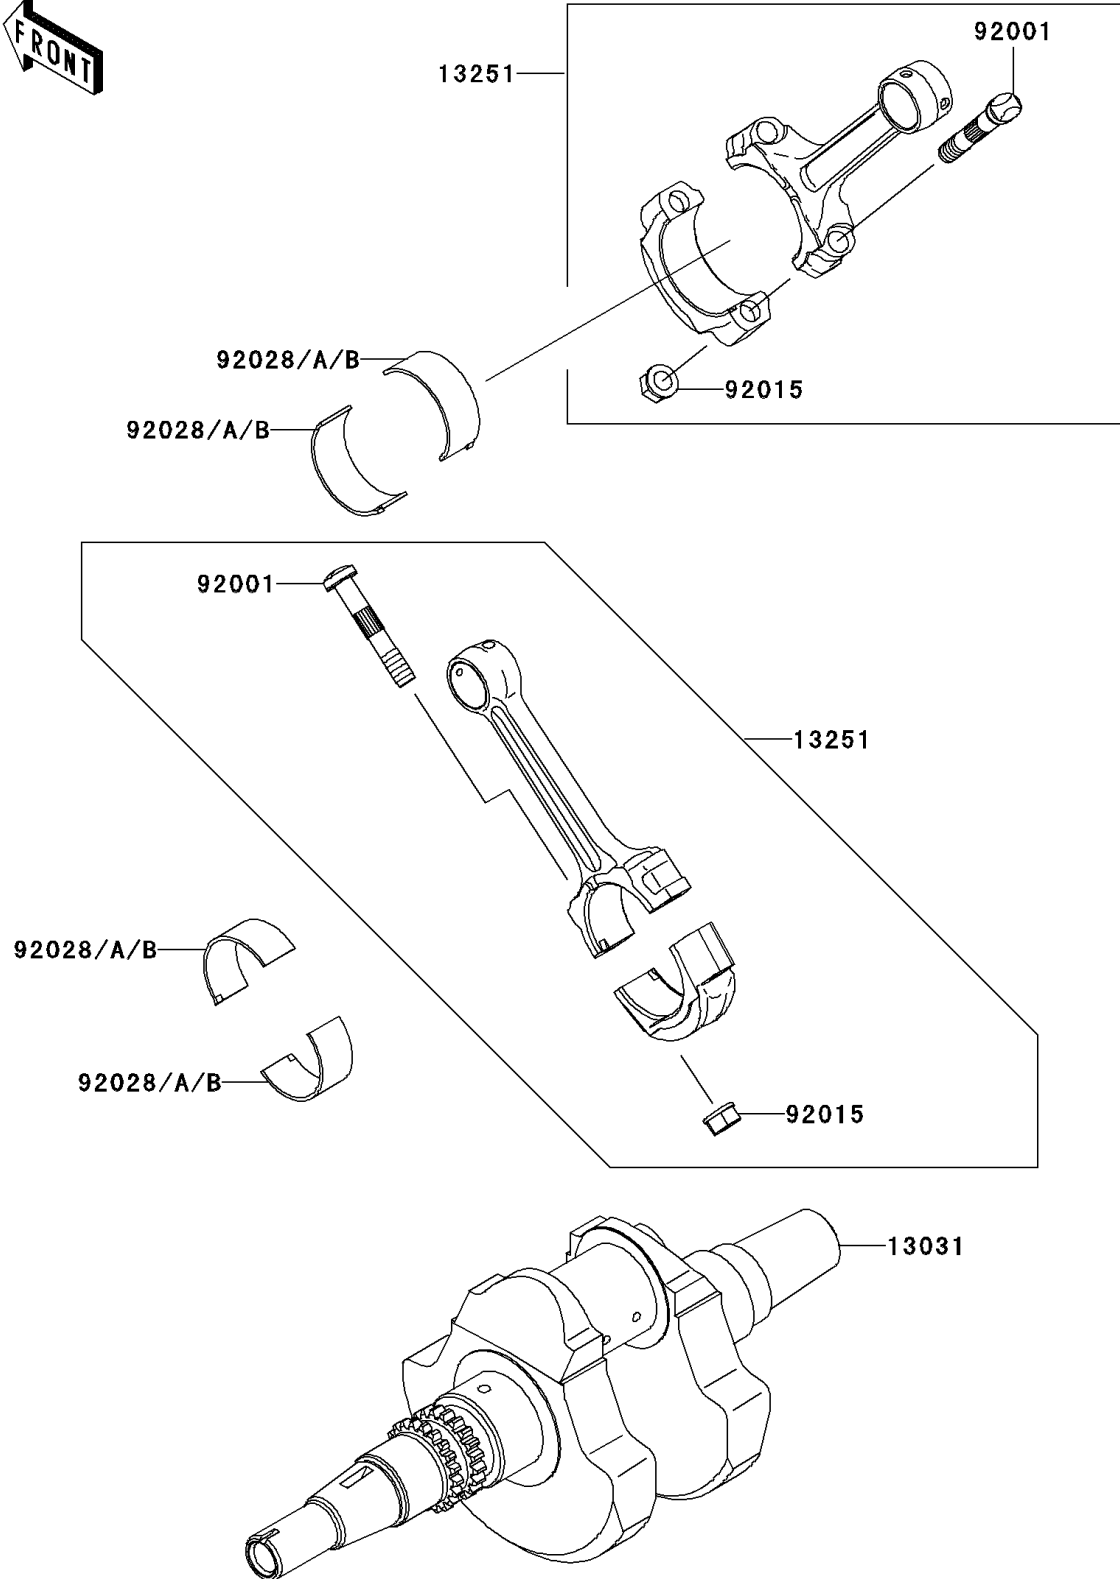

# 2003 Prairie 650 4X4 Advantage Classic PARTS DIAGRAM

Crankshaft

E1321

## 2003 Prairie 650 4X4 Advantage Classic PARTS LIST

### Crankshaft

ITEM NAME	PART NUMBER	QUANTITY
CRANKSHAFT-COMP (Ref # 13031)	13031-1473	1
ROD-ASSY-CONNECTING (Ref # 13251)	13251-1130	2
BOLT,CONNECTING ROD (Ref # 92001)	92001-1980	4
NUT,FLANGED,8MM (Ref # 92015)	92015-1311	4
BUSHING,CONNECTING ROD,GREEN (Ref # 92028)	92028-1961	AR
BUSHING,CONNECTING ROD,YELLOW (Ref # 92028A)	92028-1962	4
BUSHING,CONNECTING ROD,BROWNE (Ref # 92028B)	92028-1963	AR