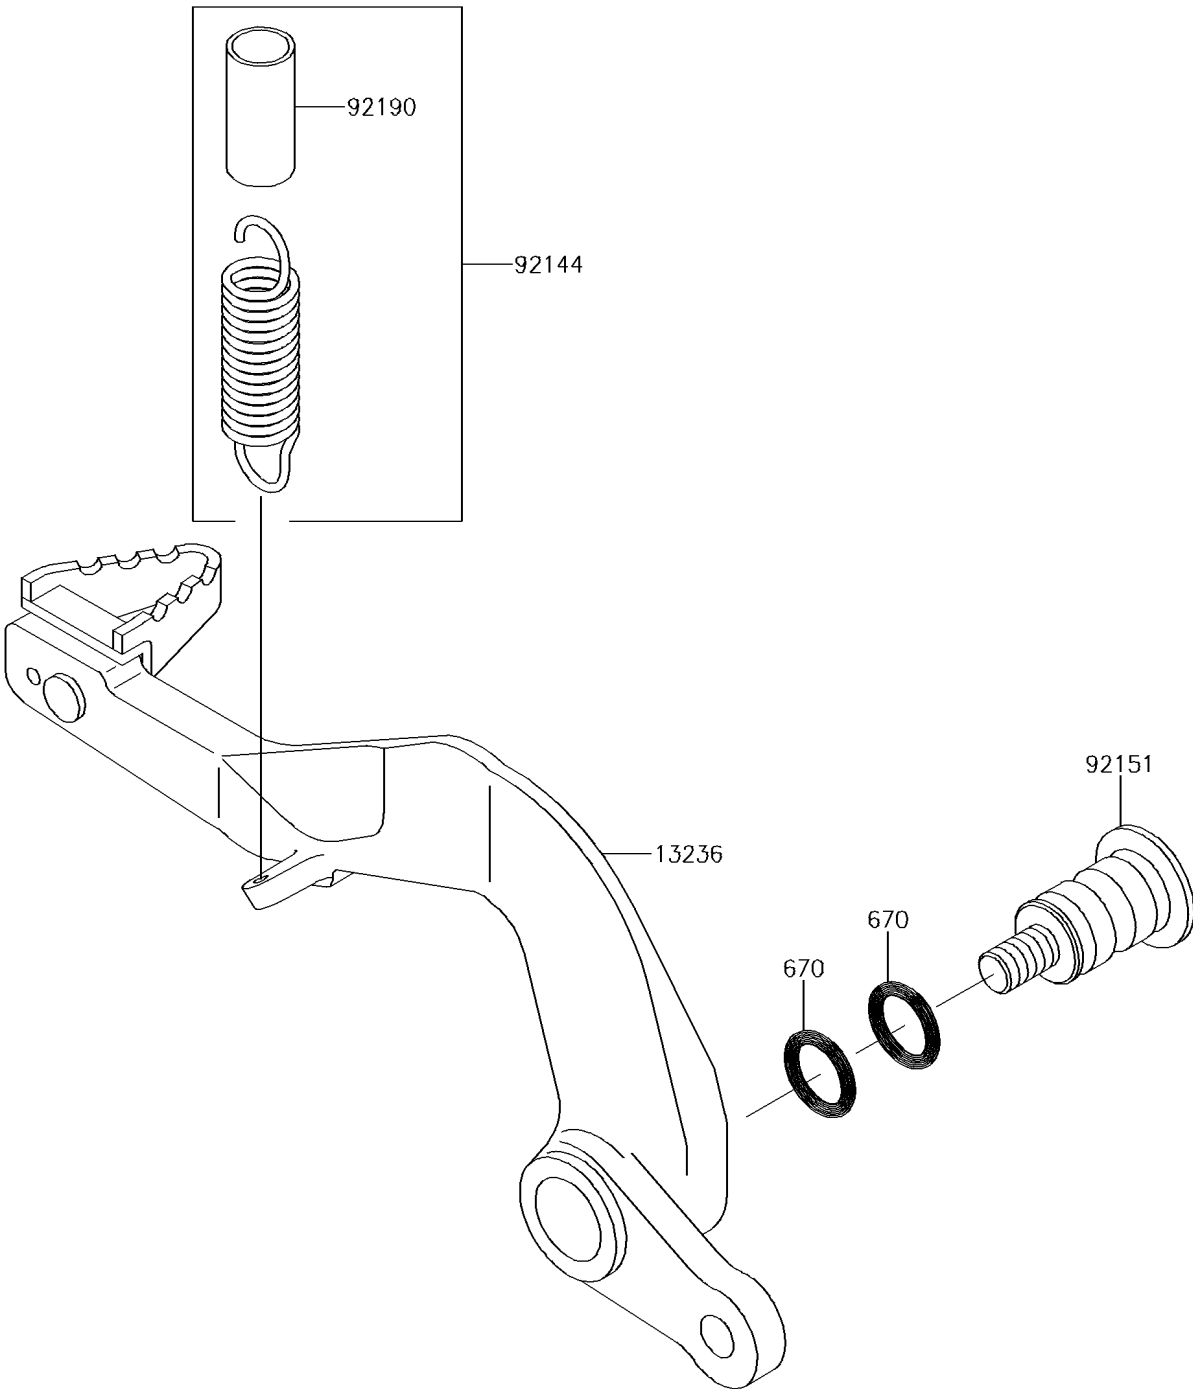

2017 KX™100 PARTS DIAGRAM

Brake Pedal

F2260

2017 KX™100 PARTS LIST

Brake Pedal

ITEM NAME	PART NUMBER	QUANTITY
LEVER-COMP,BRAKE PEDAL,ALUM. (Ref # 13236)	13236-1353	1
O RING,12MM (Ref # 670)	670B2012	2
SPRING,BRAKE PEDAL RETURN (Ref # 92144)	92144-1752	1
BOLT,BRAKE PEDAL,8MM (Ref # 92151)	92151-1572	1
TUBE,13X16X25 (Ref # 92190)	92190-1488	1