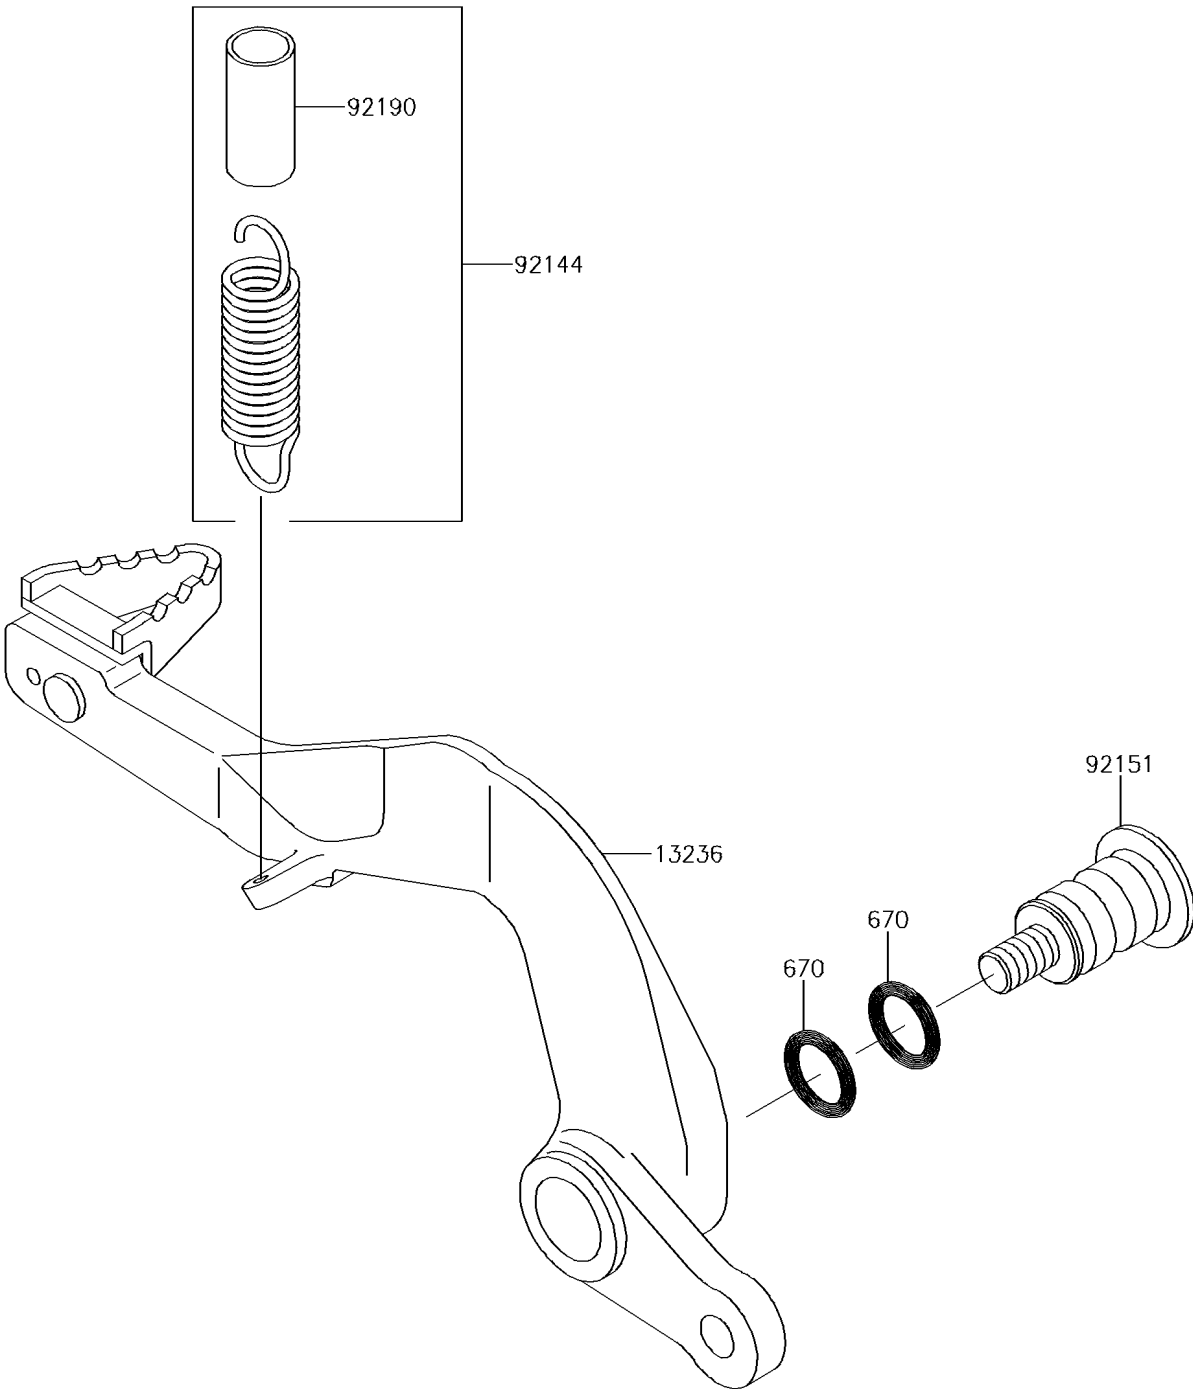

# 2018 KX™100 PARTS DIAGRAM

Brake Pedal

F2260

## 2018 KX™100 PARTS LIST

### Brake Pedal

ITEM NAME	PART NUMBER	QUANTITY
LEVER-COMP,BRAKE PEDAL,ALUM. (Ref # 13236)	13236-1353	1
O RING,12MM (Ref # 670)	670B2012	2
SPRING,BRAKE PEDAL RETURN (Ref # 92144)	92144-1752	1
BOLT,BRAKE PEDAL,8MM (Ref # 92151)	92151-1572	1
TUBE,13X16X25 (Ref # 92190)	92190-1488	1