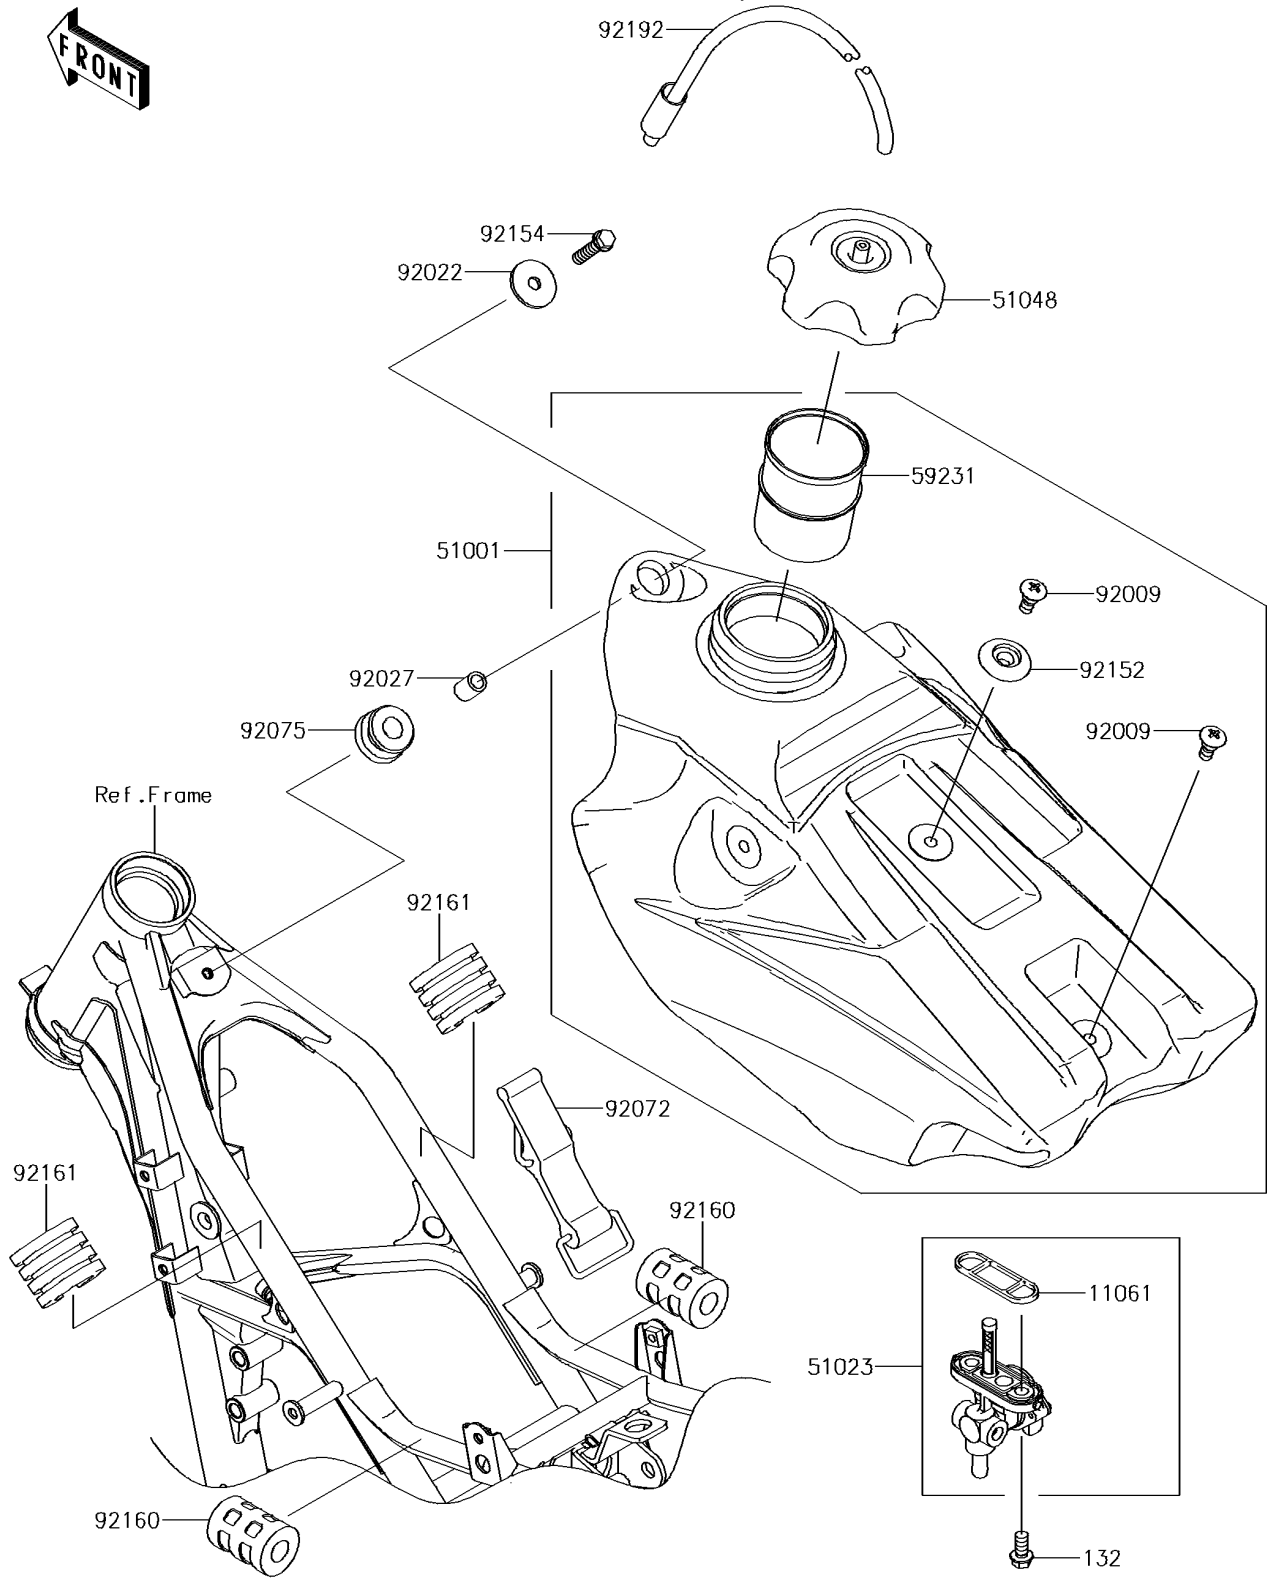

# 2017 KX™100 PARTS DIAGRAM

Fuel Tank

F2410

## 2017 KX™100 PARTS LIST

### Fuel Tank

ITEM NAME	PART NUMBER	QUANTITY
GASKET,FUEL TAP (Ref # 11061)	11061-0181	1
BOLT-FLANGED-SMALL,6X12 (Ref # 132)	132BA0612	2
TANK-COMP-FUEL (Ref # 51001)	51001-0776	1
TAP-ASSY,FUEL (Ref # 51023)	51023-0024	1
CAP-ASSY-TANK,FUEL (Ref # 51048)	51048-0009	1
FILLER (Ref # 59231)	59231-0019	1
SCREW,6MM (Ref # 92009)	92009-1971	2
WASHER,6.5X24X2 (Ref # 92022)	92022-1690	1
COLLAR,6.8X10X14 (Ref # 92027)	92027-1966	1
BAND,FUEL TANK (Ref # 92072)	92072-1229	1
DAMPER (Ref # 92075)	92075-1787	1
COLLAR (Ref # 92152)	92152-1346	1
BOLT,FLANGED,6X25 (Ref # 92154)	92154-0520	1
DAMPER,FUEL TANK (Ref # 92160)	92160-1236	2
DAMPER,FUEL TANK (Ref # 92161)	92161-1175	2
TUBE (Ref # 92192)	92192-0161	1