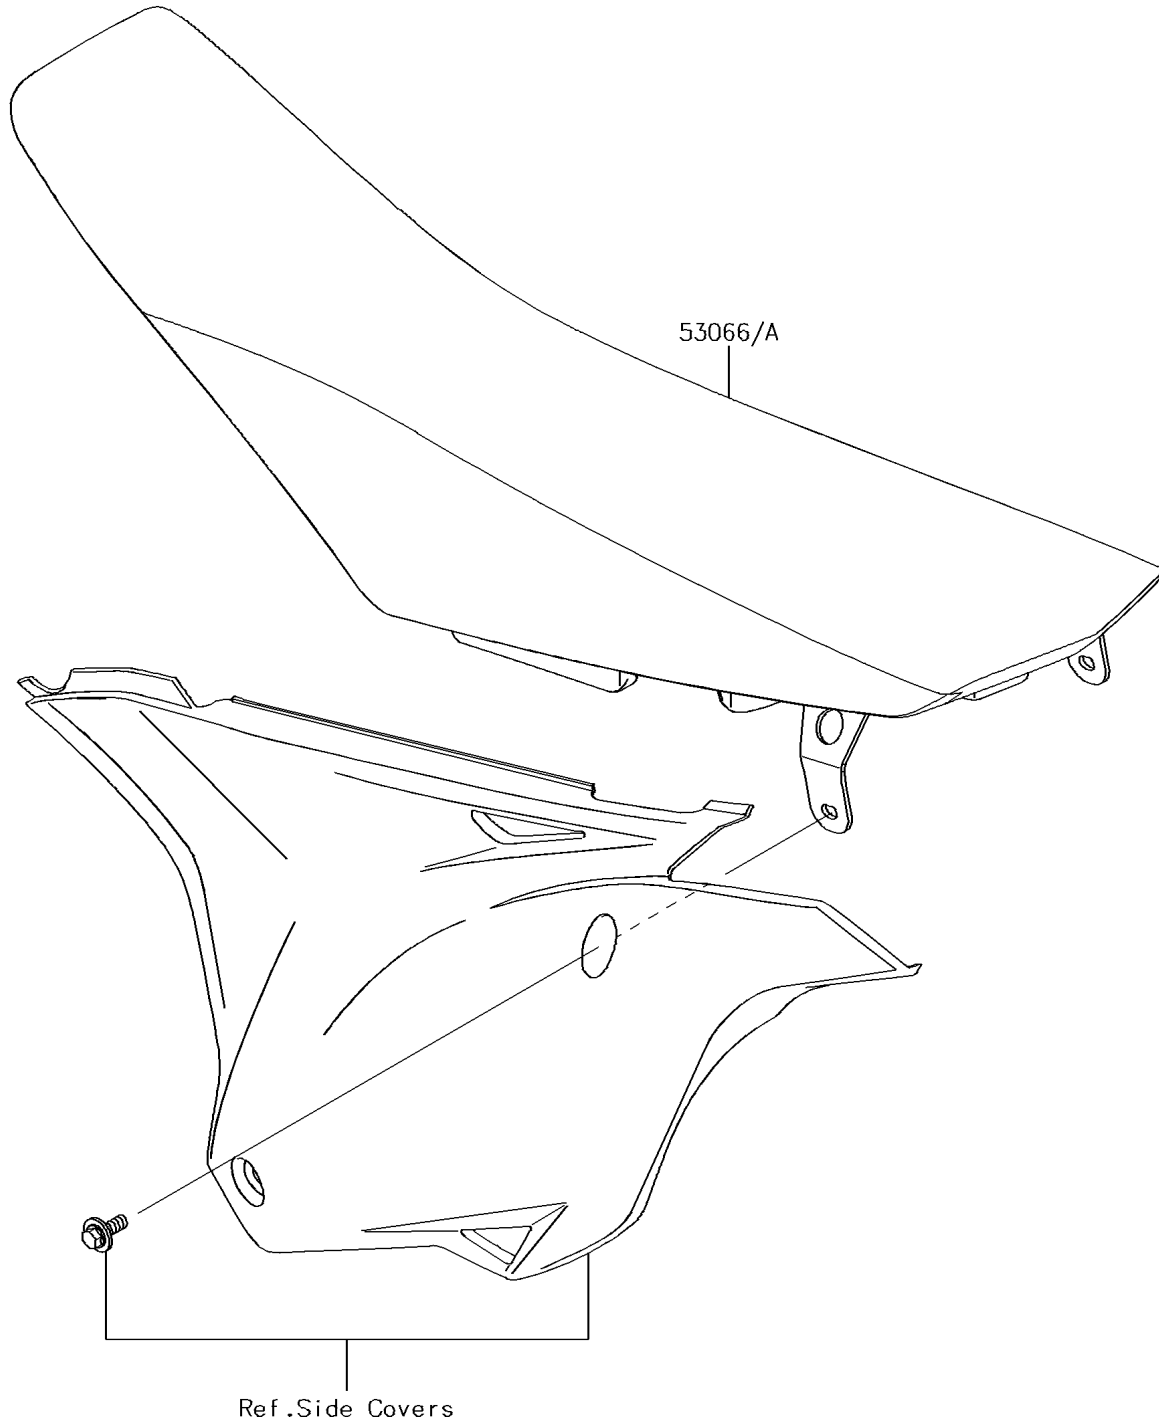

# 2014 KX™100 PARTS DIAGRAM

Seat

F2510

## 2014 KX™100 PARTS LIST

Seat

ITEM NAME	PART NUMBER	QUANTITY
SEAT-ASSY,BLACK/GREEN (Ref # 53066)	53066-0395-13R	1