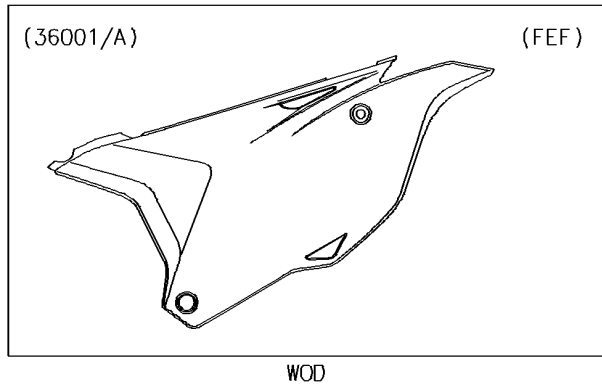

2016 KX™100 PARTS DIAGRAM

Side Covers

F2611

2016 KX™100 PARTS LIST

Side Covers

ITEM NAME	PART NUMBER	QUANTITY
COVER-SIDE,LH,B.WHITE (Ref # 36001)	36001-0591-266	1
COVER-SIDE,RH,B.WHITE (Ref # 36001A)	36001-0592-266	1
COLLAR (Ref # 92143)	92143-1196	2
BOLT,FLANGED,6X16 (Ref # 92150)	92150-1506	2
BOLT,FLANGED,6X9 (Ref # 92154)	92154-0546	2