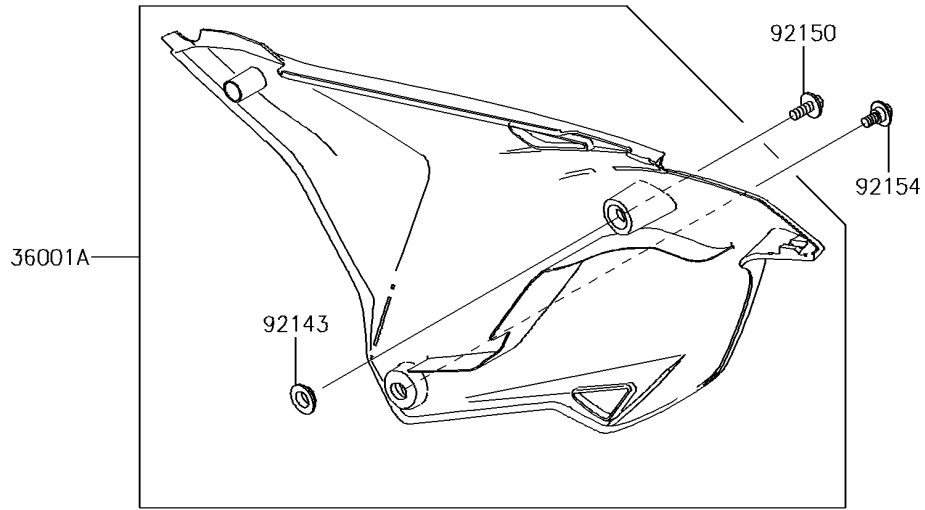

2016 KX™100 PARTS DIAGRAM

Side Covers

F2611

2016 KX™100 PARTS LIST

Side Covers

ITEM NAME	PART NUMBER	QUANTITY
COVER-SIDE,LH,B.WHITE (Ref # 36001)	36001-0591-266	1
COVER-SIDE,RH,B.WHITE (Ref # 36001A)	36001-0592-266	1
COLLAR (Ref # 92143)	92143-1196	2
BOLT,FLANGED,6X16 (Ref # 92150)	92150-1506	2
BOLT,FLANGED,6X9 (Ref # 92154)	92154-0546	2