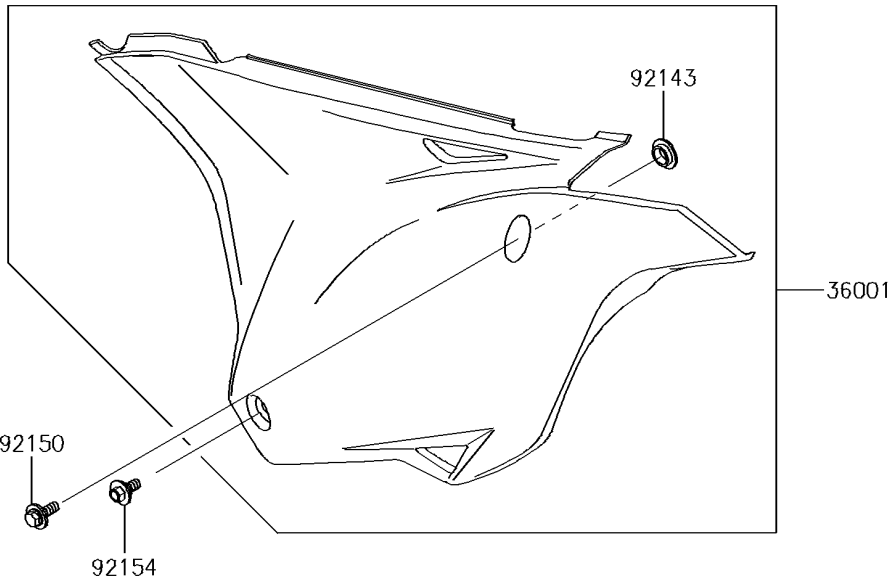

2016 KX™100 PARTS DIAGRAM

Side Covers

F2611

2016 KX™100 PARTS LIST

Side Covers

ITEM NAME	PART NUMBER	QUANTITY
COVER-SIDE,LH,B.WHITE (Ref # 36001)	36001-0591-266	1
COVER-SIDE,RH,B.WHITE (Ref # 36001A)	36001-0592-266	1
COLLAR (Ref # 92143)	92143-1196	2
BOLT,FLANGED,6X16 (Ref # 92150)	92150-1506	2
BOLT,FLANGED,6X9 (Ref # 92154)	92154-0546	2