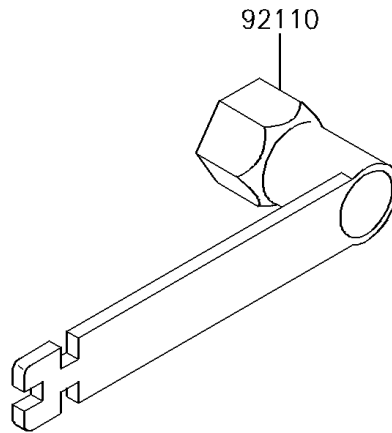

2018 KX™100 PARTS DIAGRAM

Owner's Tools

F2810

2018 KX™100 PARTS LIST

Owner's Tools

ITEM NAME	PART NUMBER	QUANTITY
GASKET-LIQUID,TB1105B,SILVER (Ref # 92104)	92104-002	1
TOOL-WRENCH,PLUG,21MM (Ref # 92110)	92110-0571	1