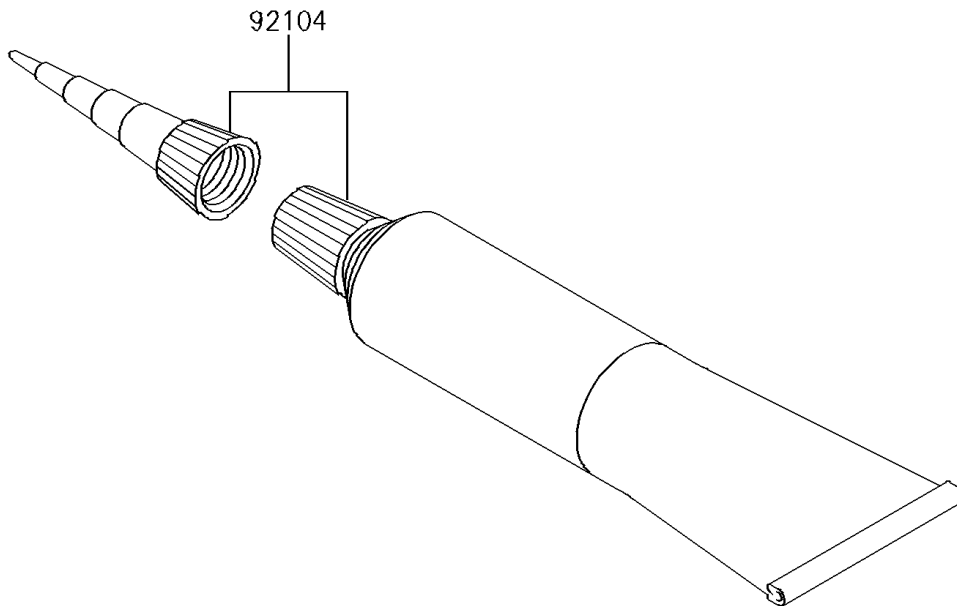

2018 KX™100 PARTS DIAGRAM

Owner's Tools

F2810

2018 KX™100 PARTS LIST

Owner's Tools

ITEM NAME	PART NUMBER	QUANTITY
GASKET-LIQUID,TB1105B,SILVER (Ref # 92104)	92104-002	1
TOOL-WRENCH,PLUG,21MM (Ref # 92110)	92110-0571	1