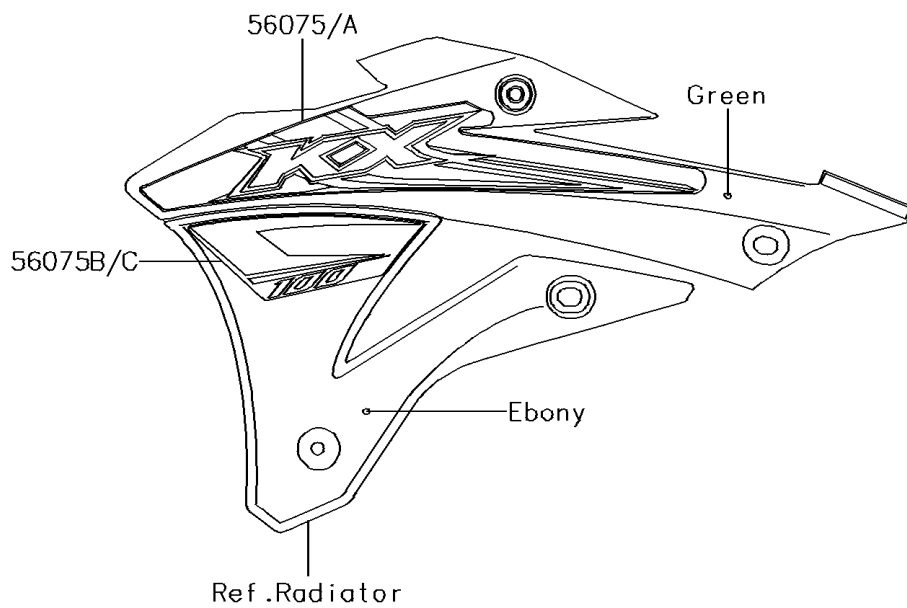

2017 KX™100 PARTS DIAGRAM

Decals(FHF)

F2861C

2017 KX™100 PARTS LIST

Decals(FHF)

ITEM NAME	PART NUMBER	QUANTITY
MARK,NUMBER PLATE (Ref # 56054)	56054-1282	1
PATTERN,SHROUD,LH,UPP (Ref # 56075)	56075-1959	1
PATTERN,SHROUD,RH,UPP (Ref # 56075A)	56075-1961	1
PATTERN,SHROUD,LH,LWR (Ref # 56075B)	56075-1963	1
PATTERN,SHROUD,RH,LWR (Ref # 56075C)	56075-1964	1