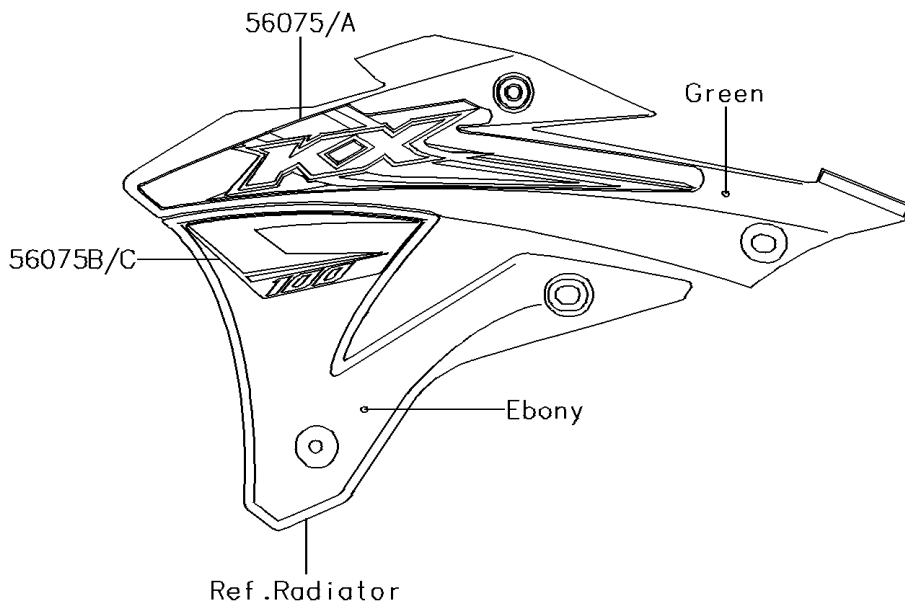

# 2017 KX™100 PARTS DIAGRAM

Decals(FHF)

F2861C

## 2017 KX™100 PARTS LIST

Decals(FHF)

ITEM NAME	PART NUMBER	QUANTITY
MARK,NUMBER PLATE (Ref # 56054)	56054-1282	1
PATTERN,SHROUD,LH,UPP (Ref # 56075)	56075-1959	1
PATTERN,SHROUD,RH,UPP (Ref # 56075A)	56075-1961	1
PATTERN,SHROUD,LH,LWR (Ref # 56075B)	56075-1963	1
PATTERN,SHROUD,RH,LWR (Ref # 56075C)	56075-1964	1