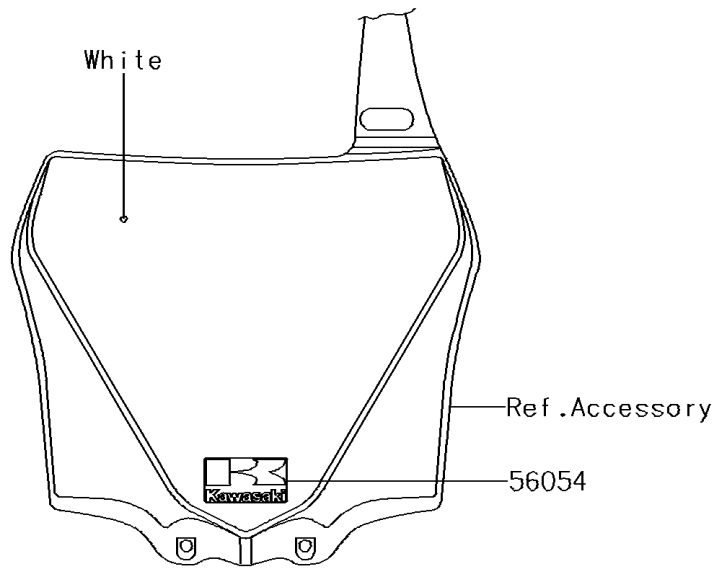

# 2017 KX™100 PARTS DIAGRAM

Decals(FHF)

F2861C

## 2017 KX™100 PARTS LIST

Decals(FHF)

ITEM NAME	PART NUMBER	QUANTITY
MARK,NUMBER PLATE (Ref # 56054)	56054-1282	1
PATTERN,SHROUD,LH,UPP (Ref # 56075)	56075-1959	1
PATTERN,SHROUD,RH,UPP (Ref # 56075A)	56075-1961	1
PATTERN,SHROUD,LH,LWR (Ref # 56075B)	56075-1963	1
PATTERN,SHROUD,RH,LWR (Ref # 56075C)	56075-1964	1