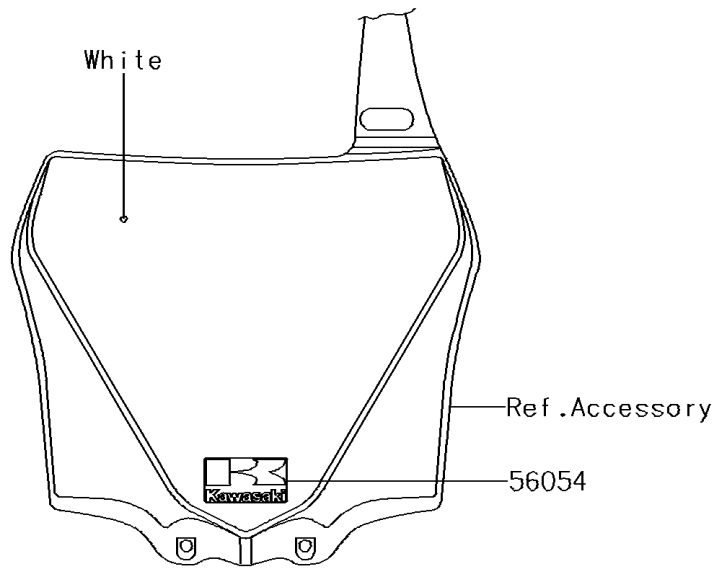

2017 KX™100 PARTS DIAGRAM

Decals(FHF)

F2861C

2017 KX™100 PARTS LIST

Decals(FHF)

ITEM NAME	PART NUMBER	QUANTITY
MARK,NUMBER PLATE (Ref # 56054)	56054-1282	1
PATTERN,SHROUD,LH,UPP (Ref # 56075)	56075-1959	1
PATTERN,SHROUD,RH,UPP (Ref # 56075A)	56075-1961	1
PATTERN,SHROUD,LH,LWR (Ref # 56075B)	56075-1963	1
PATTERN,SHROUD,RH,LWR (Ref # 56075C)	56075-1964	1