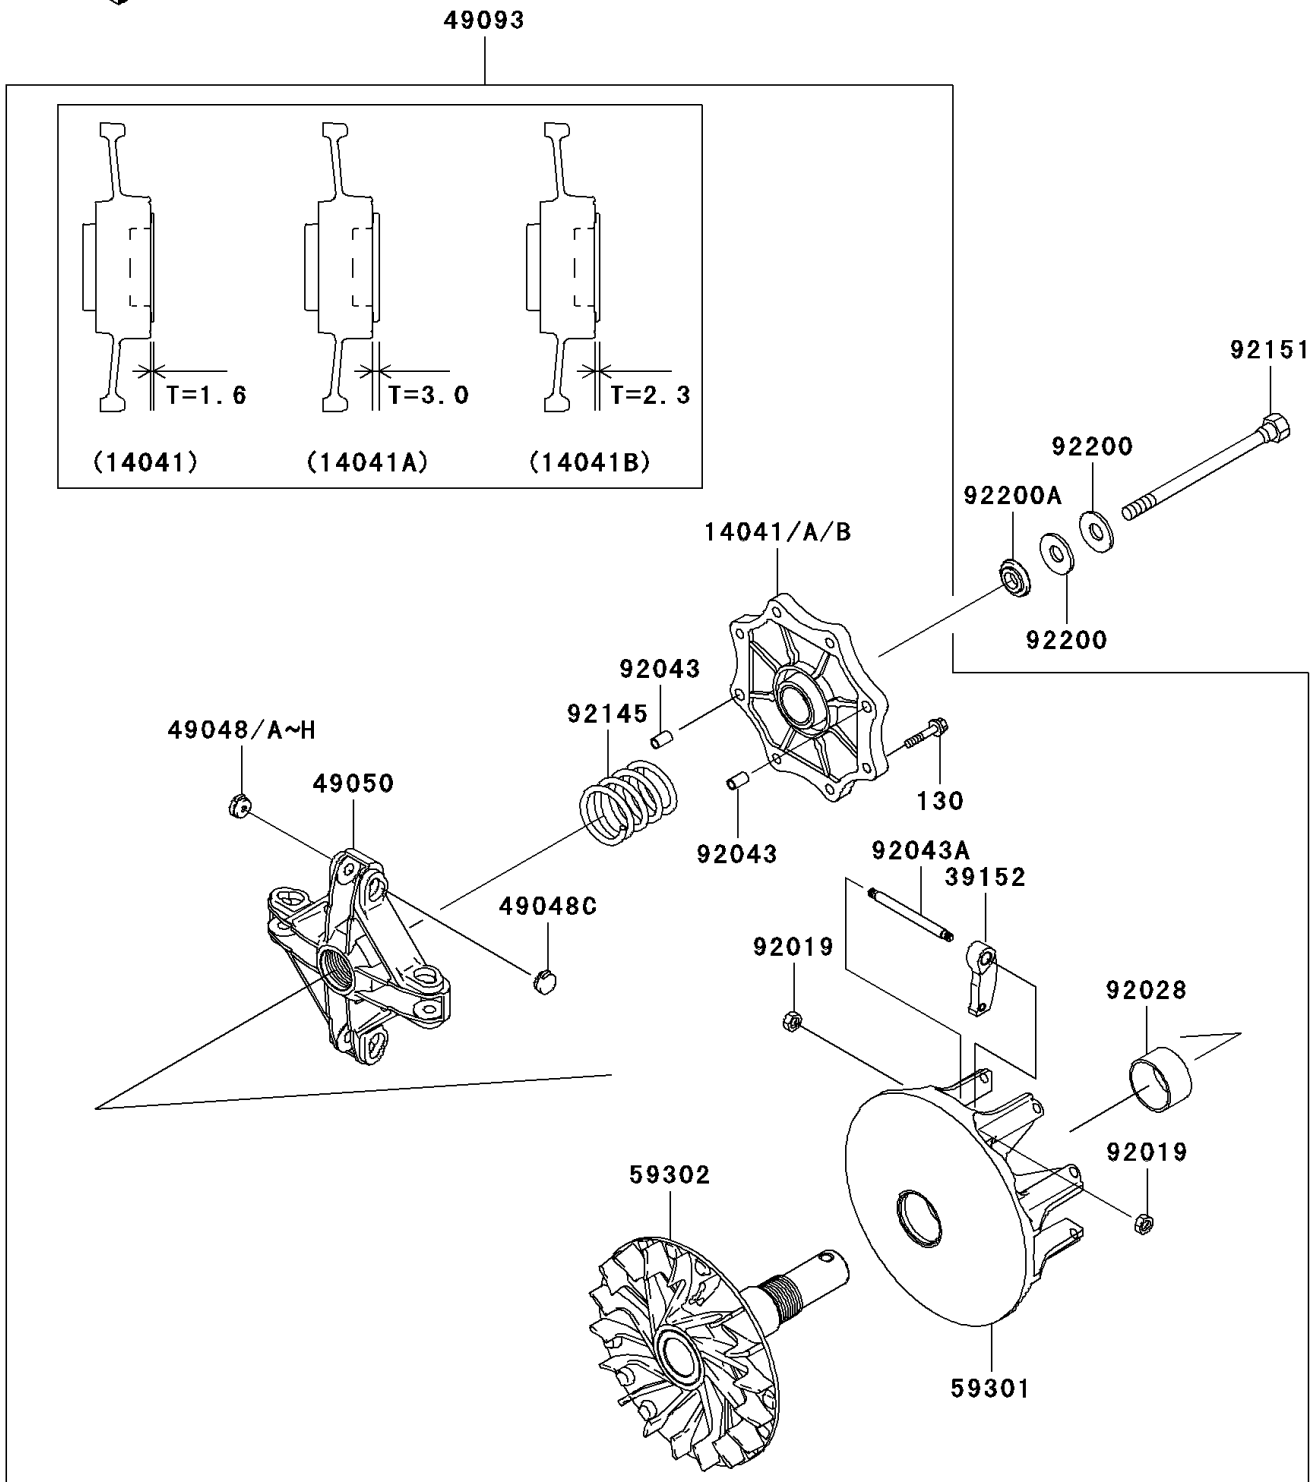

2003 Prairie 650 4X4 Advantage Classic PARTS DIAGRAM

Drive Converter(-VF650AE535560)

E1391

2003 Prairie 650 4X4 Advantage Classic PARTS LIST

Drive Converter(-VF650AE535560)

ITEM NAME	PART NUMBER	QUANTITY
BOLT-FLANGED (Ref # 130)	130T0630	8
COVER-COMP,RED (Ref # 14041)	14041-1159	AR
COVER-COMP,BLUE (Ref # 14041A)	14041-1160	AR
COVER-COMP,STD (Ref # 14041B)	14041-1161	1
WEIGHT-RAMP (Ref # 39152)	39152-1081	4
SHOE,T=7.2 (Ref # 49048)	49048-1087	AR
SHOE,T=7.3 (Ref # 49048A)	49048-1088	AR
SHOE,T=7.4 (Ref # 49048B)	49048-1089	AR
SHOE,T=7.5 (Ref # 49048C)	49048-1090	8
SHOE,T=7.6 (Ref # 49048D)	49048-1091	AR
SHOE,T=7.7 (Ref # 49048E)	49048-1092	AR
SHOE,T=7.8 (Ref # 49048F)	49048-1093	AR
SHOE,T=7.9 (Ref # 49048G)	49048-1094	AR
SHOE,T=8.0 (Ref # 49048H)	49048-1095	AR
SPIDER (Ref # 49050)	49050-1078	1
CONVERTER-ASSY-DRIVE (Ref # 49093)	49093-1072	1
SHEAVE-MOVABLE (Ref # 59301)	59301-1062	1
SHEAVE-COMP (Ref # 59302)	59302-1107	1
NUT,LOCK,6MM (Ref # 92019)	92019-008	8
BUSHING (Ref # 92028)	92028-1975	1
PIN,6.2X8X14 (Ref # 92043)	92043-1263	2
PIN (Ref # 92043A)	92043-1573	4
SPRING (Ref # 92145)	92145-1293	1
BOLT (Ref # 92151)	92151-1393	1
WASHER,SPRING (Ref # 92200)	92200-1504	2
WASHER (Ref # 92200A)	92200-1634	1