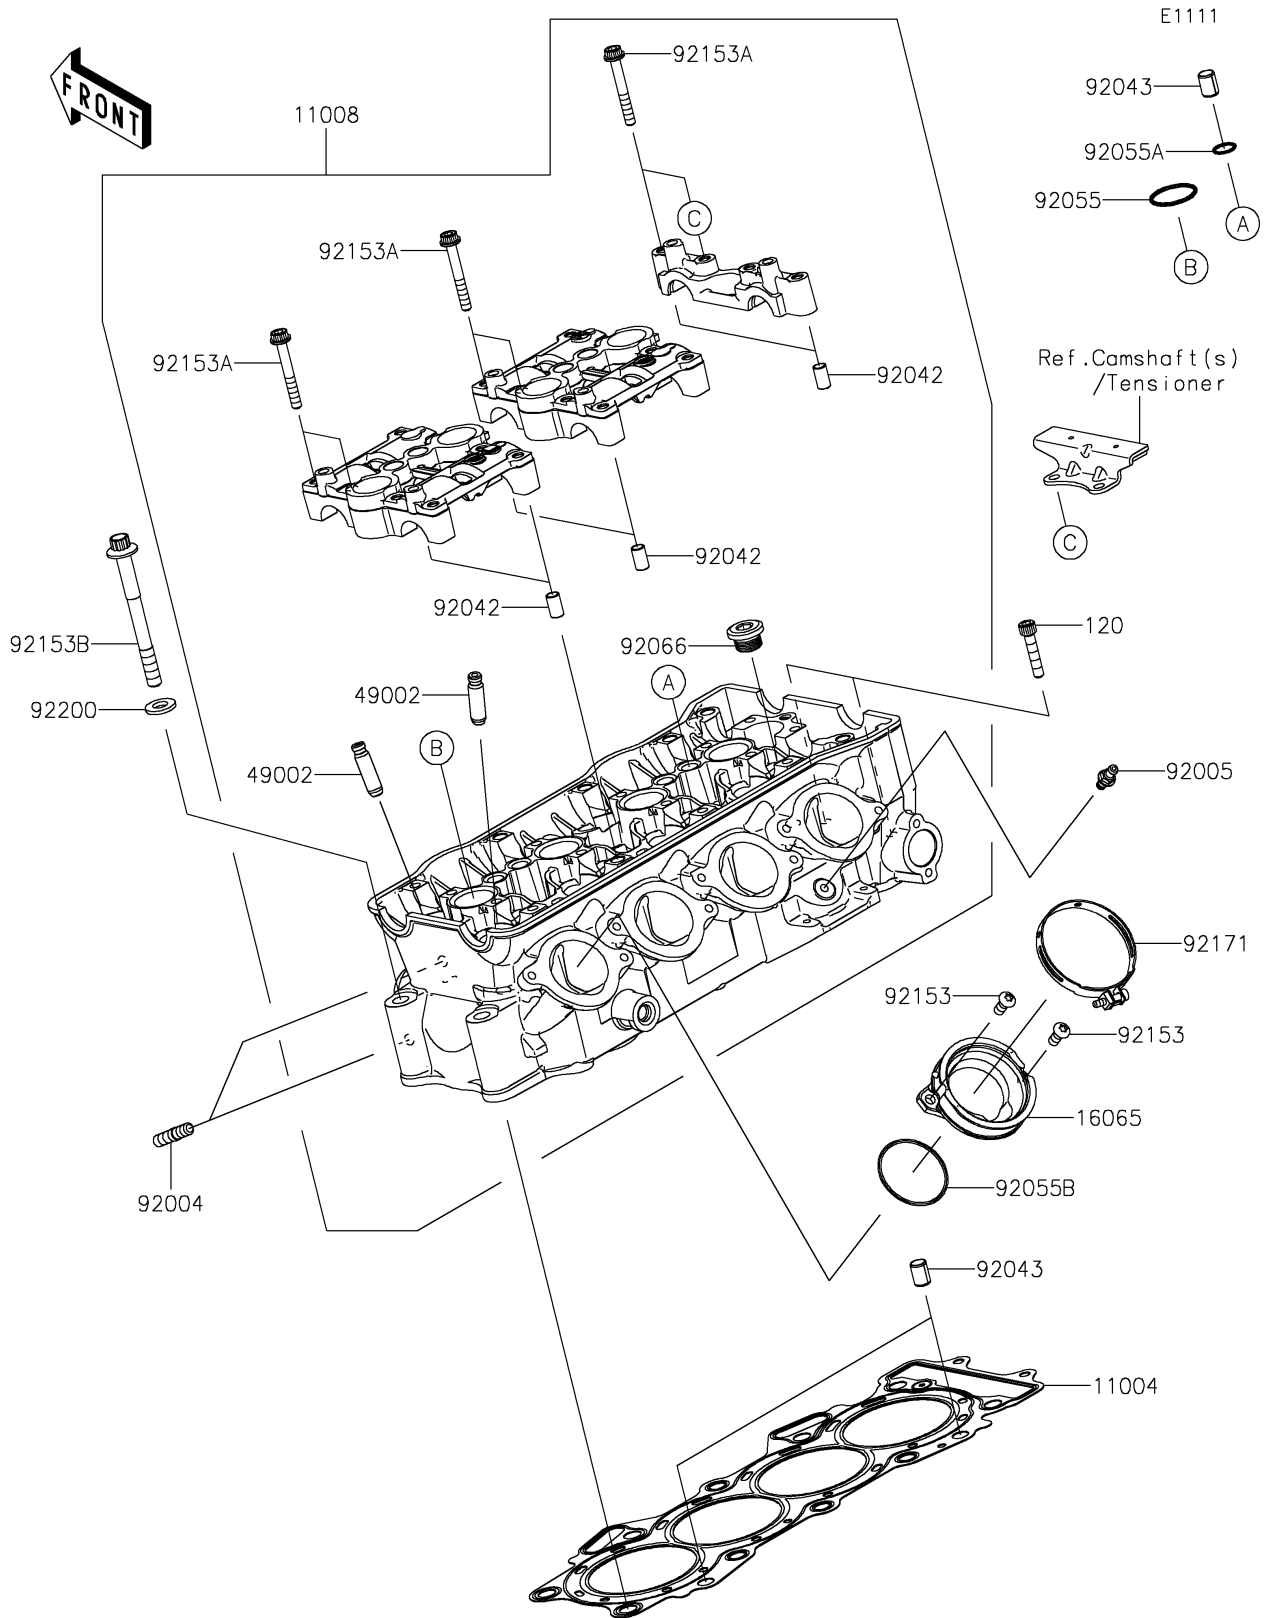

# 2017 NINJA® ZX™ -6R ABS PARTS DIAGRAM

## Cylinder Head

## 2017 NINJA® ZX™-6R ABS PARTS LIST

### Cylinder Head

ITEM NAME	PART NUMBER	QUANTITY
GASKET-HEAD (Ref # 11004)	11004-0736	1
HEAD-COMP-CYLINDER (Ref # 11008)	11008-0762	1
BOLT-SOCKET,6X30 (Ref # 120)	120CD0630	2
HOLDER-CARBURETOR (Ref # 16065)	16065-0067	4
GUIDE-VALVE (Ref # 49002)	49002-1152	16
STUD (Ref # 92004)	92004-0050	8
FITTING (Ref # 92005)	92005-1273	1
PIN,DOWEL,6.3X8X14 (Ref # 92042)	92042-007	6
PIN,8.2X10X14 (Ref # 92043)	92043-1264	6
RING-O,25.5X2 (Ref # 92055)	92055-0074	4
RING-O,11.5X1.5 (Ref # 92055A)	92055-0133	4
RING-O,42X1.9 (Ref # 92055B)	92055-1536	4
PLUG,16X10 (Ref # 92066)	92066-0129	4
BOLT,TORX,6X14 (Ref # 92153)	92153-0406	8
BOLT,SOCKET,6X45 (Ref # 92153A)	92153-0656	20
BOLT,FLANGED,9X90 (Ref # 92153B)	92153-1610	10
CLAMP,60MM (Ref # 92171)	92171-0729	4
WASHER,9.2X19X2.3 (Ref # 92200)	92200-0193	10