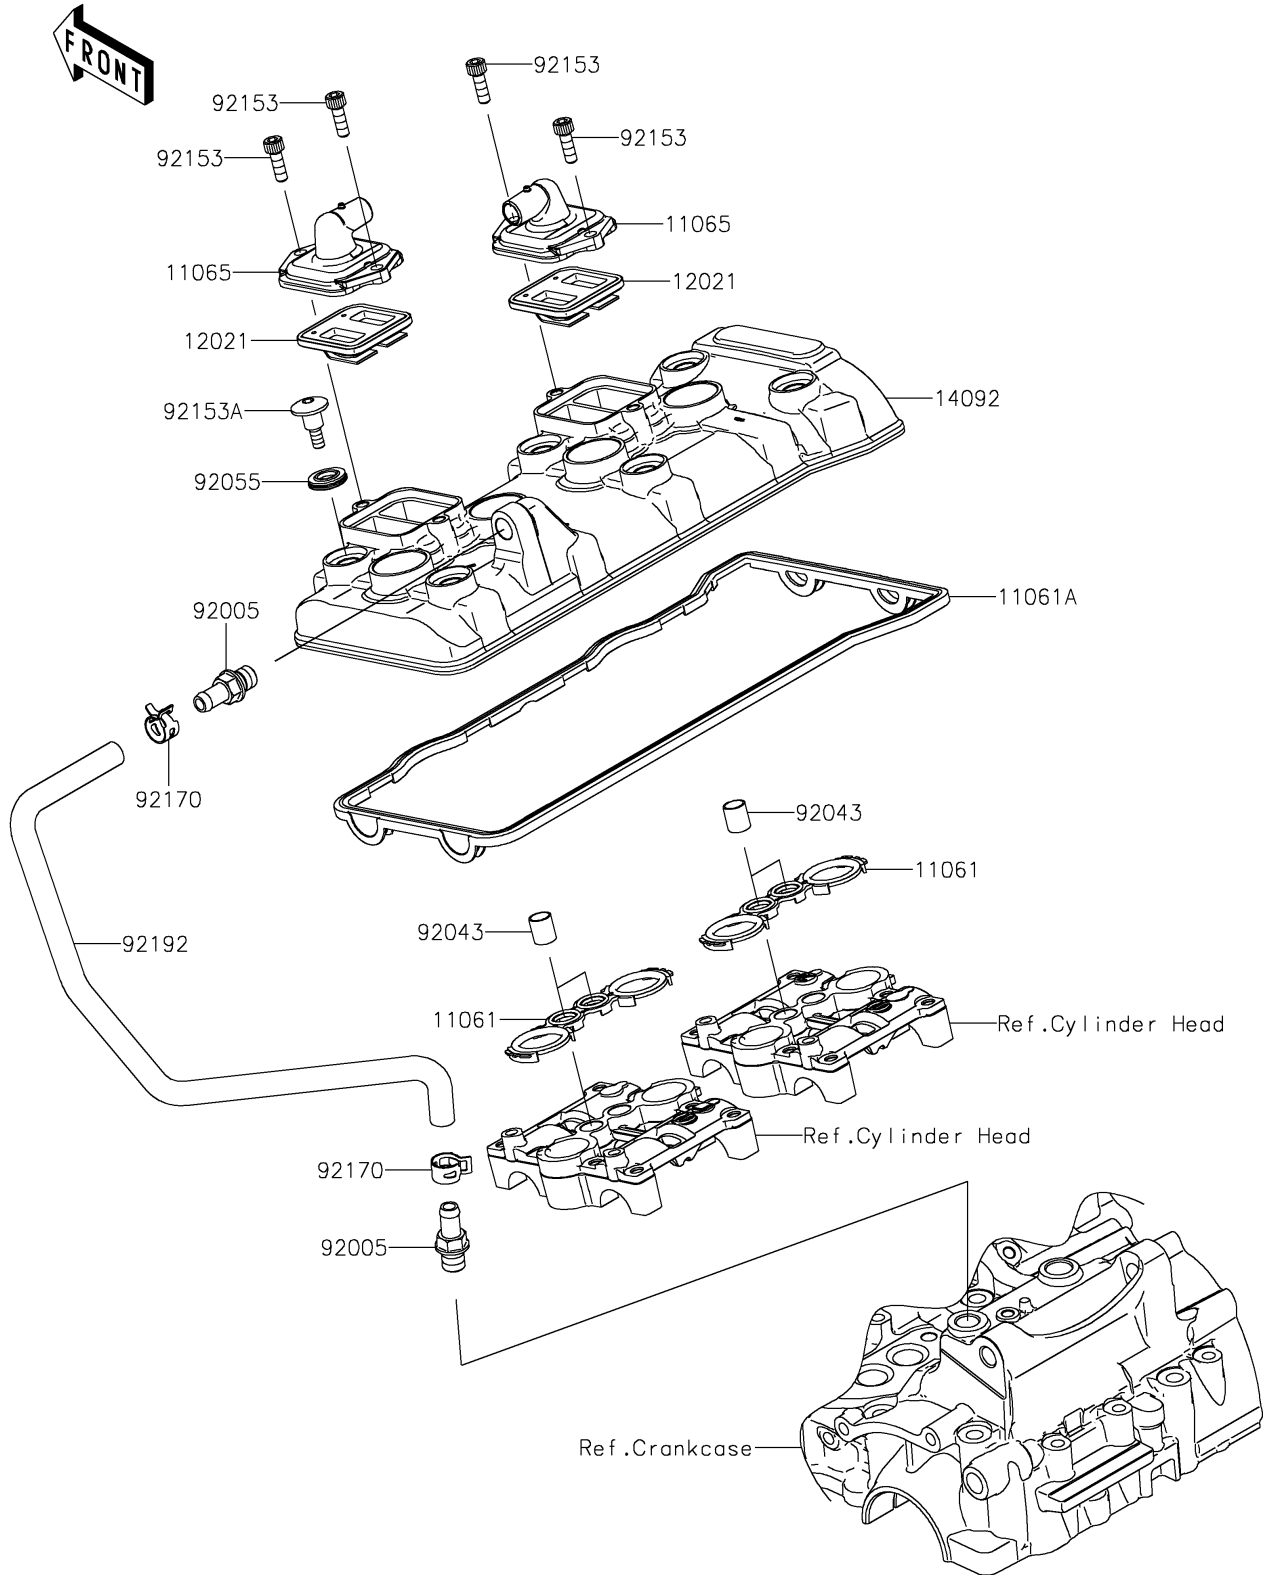

# 2017 NINJA® ZX™-6R ABS PARTS DIAGRAM

## Cylinder Head Cover

E1112

## 2017 NINJA® ZX™-6R ABS PARTS LIST

### Cylinder Head Cover

ITEM NAME	PART NUMBER	QUANTITY
GASKET,PLUG HOLE (Ref # 11061)	11061-0374	2
GASKET,HEAD COVER (Ref # 11061A)	11061-0375	1
CAP,HEAD COVER (Ref # 11065)	11065-0328	2
VALVE-ASSY-REED (Ref # 12021)	12021-0016	2
COVER,HEAD (Ref # 14092)	14092-1084	1
FITTING,BREATHER CONNECTION (Ref # 92005)	92005-0086	2
PIN,10.1X12X14 (Ref # 92043)	92043-4009	4
RING-O (Ref # 92055)	92055-0187	6
BOLT,SOCKET,6X18 (Ref # 92153)	92153-1284	4
BOLT,SOCKET,6X22.5 (Ref # 92153A)	92153-1779	6
CLAMP (Ref # 92170)	92170-1938	2
TUBE,BREATHER CONNECTION (Ref # 92192)	92192-0423	1