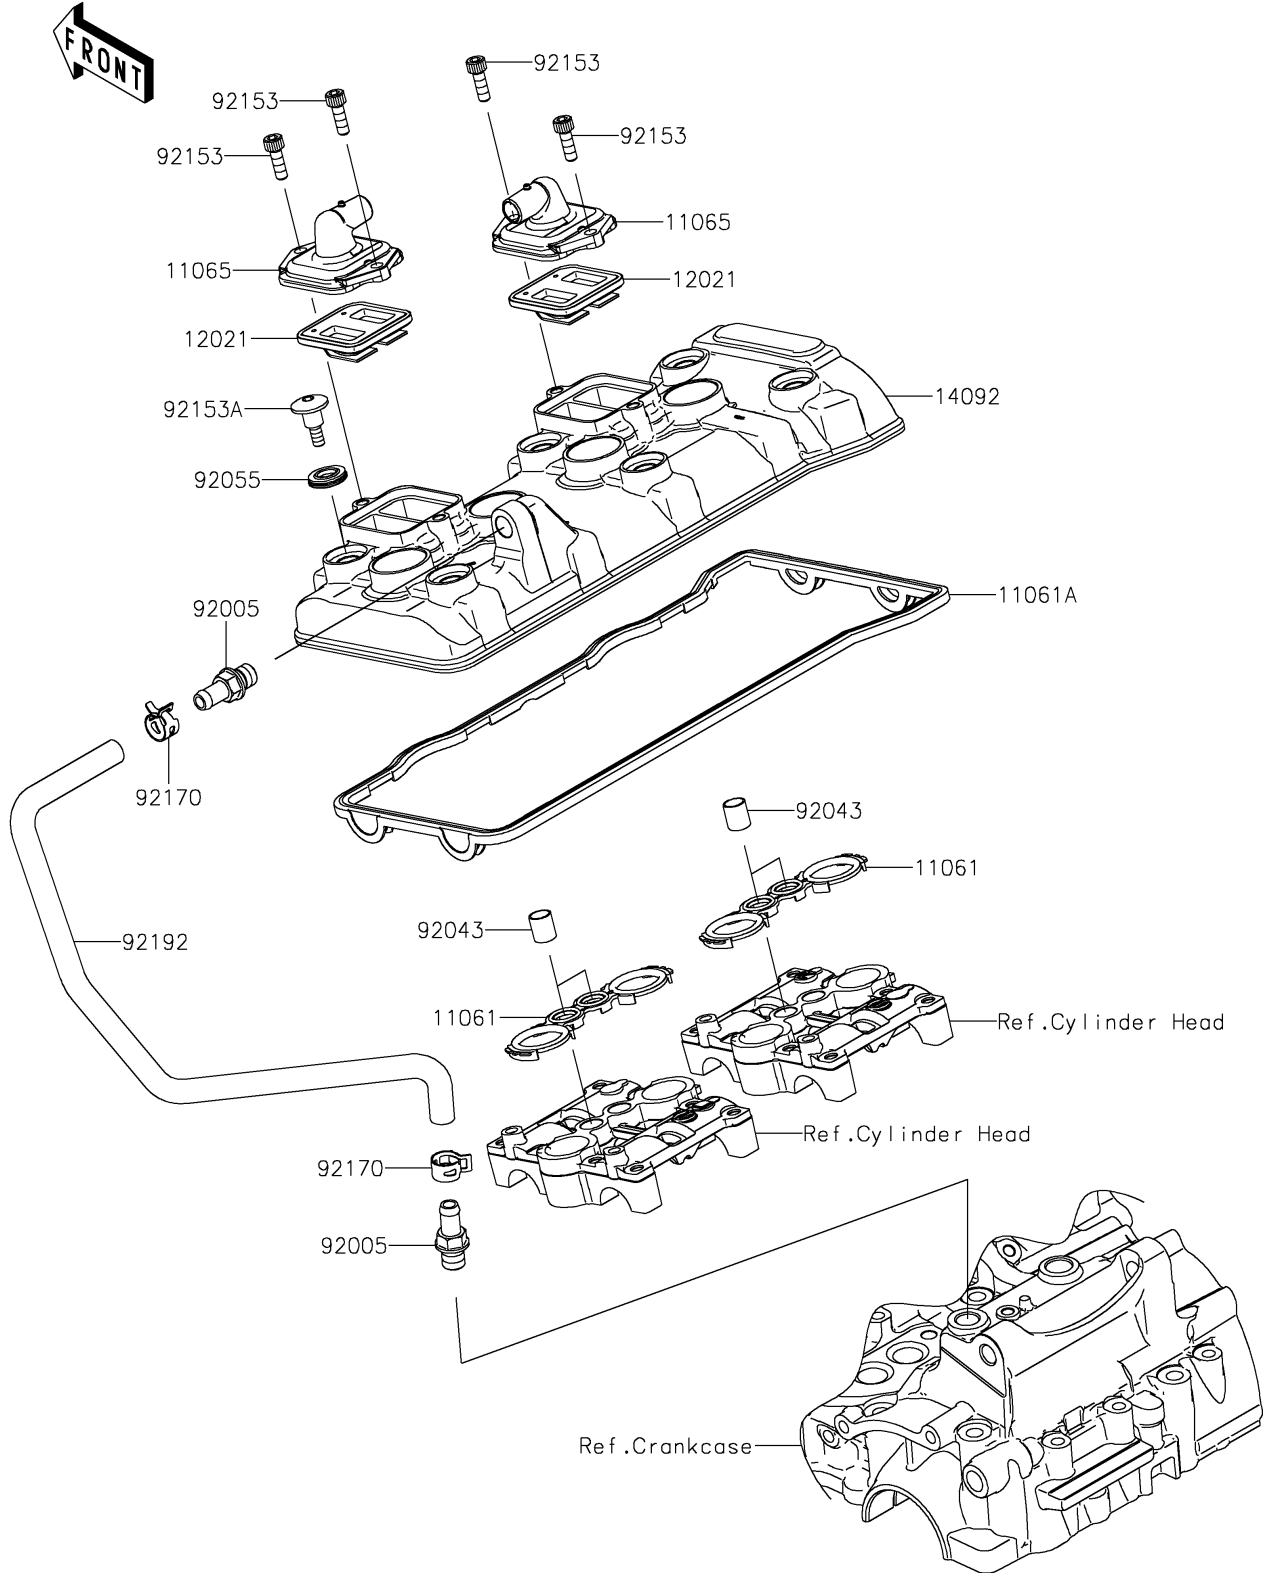

# 2017 NINJA® ZX™ -6R ABS PARTS DIAGRAM

## Cylinder Head Cover

E1112

## 2017 NINJA® ZX™-6R ABS PARTS LIST

### Cylinder Head Cover

ITEM NAME	PART NUMBER	QUANTITY
GASKET,PLUG HOLE (Ref # 11061)	11061-0374	2
GASKET,HEAD COVER (Ref # 11061A)	11061-0375	1
CAP,HEAD COVER (Ref # 11065)	11065-0328	2
VALVE-ASSY-REED (Ref # 12021)	12021-0016	2
COVER,HEAD (Ref # 14092)	14092-1084	1
FITTING,BREATHER CONNECTION (Ref # 92005)	92005-0086	2
PIN,10.1X12X14 (Ref # 92043)	92043-4009	4
RING-O (Ref # 92055)	92055-0187	6
BOLT,SOCKET,6X18 (Ref # 92153)	92153-1284	4
BOLT,SOCKET,6X22.5 (Ref # 92153A)	92153-1779	6
CLAMP (Ref # 92170)	92170-1938	2
TUBE,BREATHER CONNECTION (Ref # 92192)	92192-0423	1