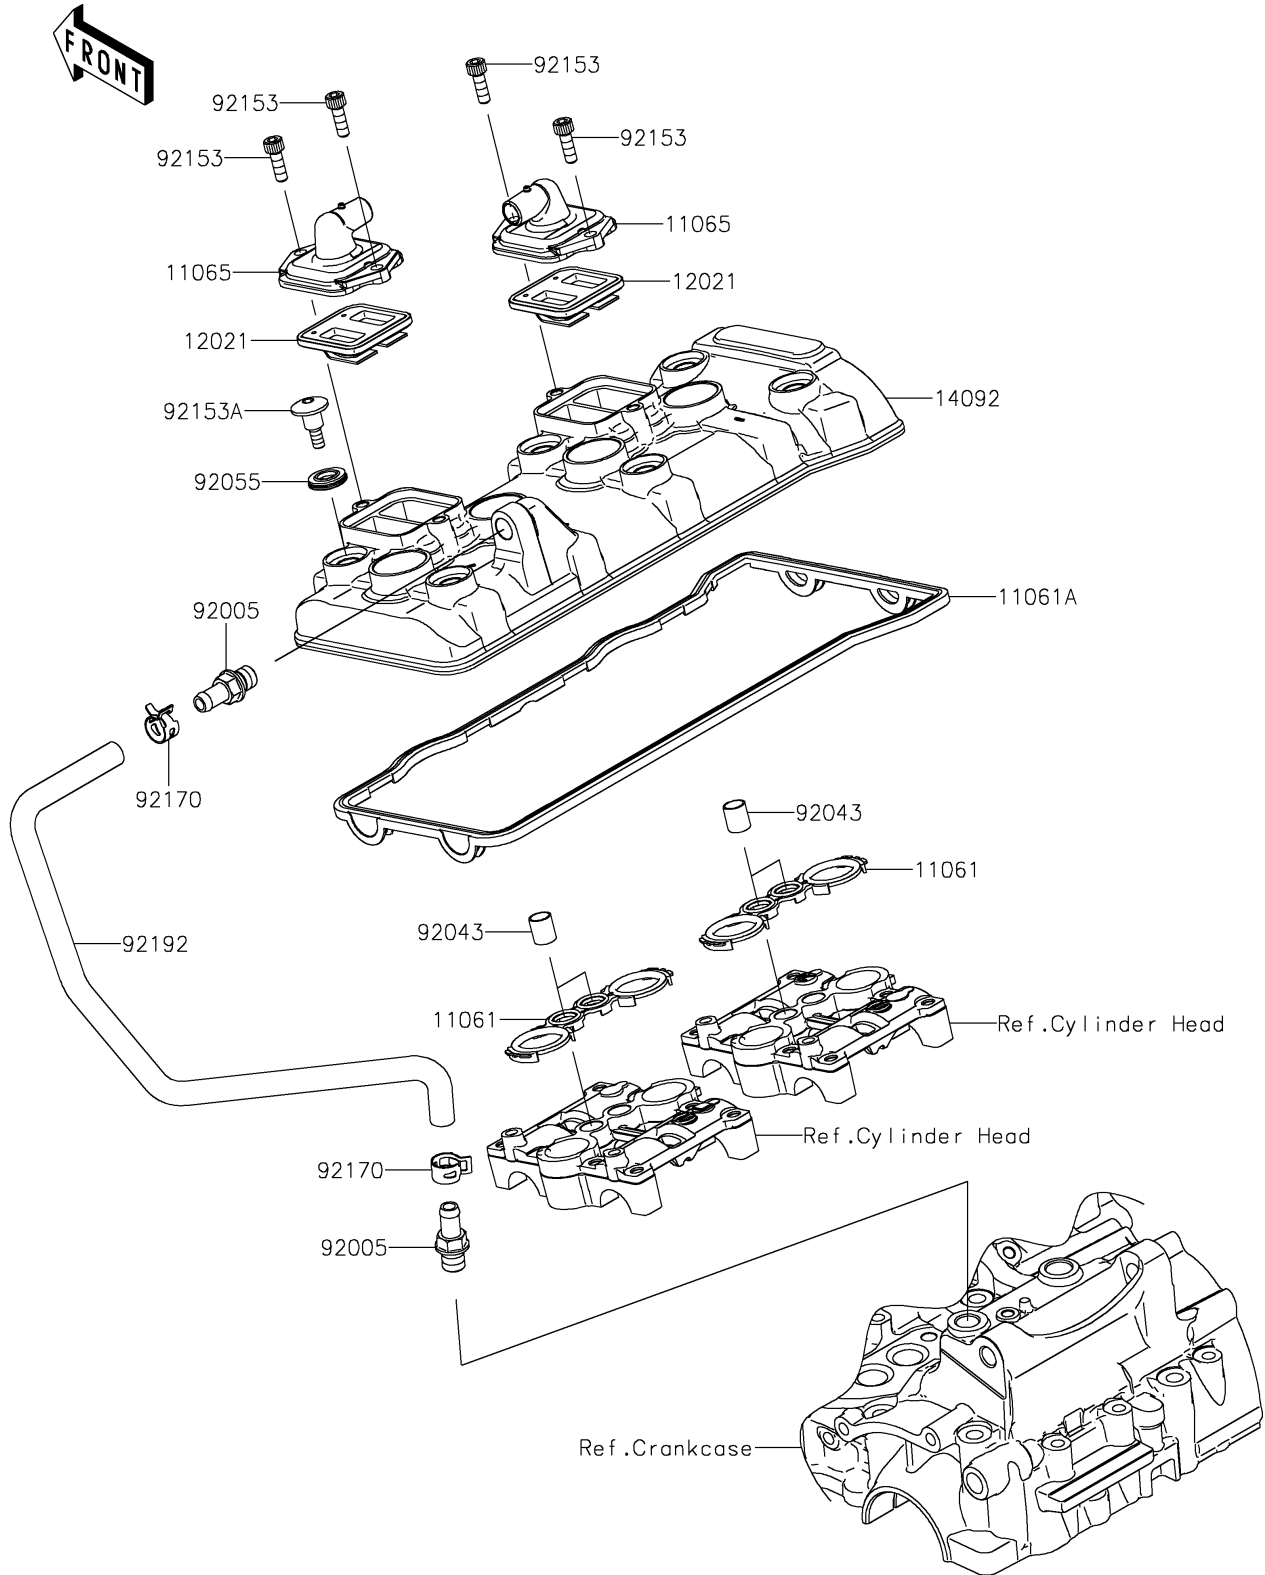

2017 Ninja ZX-6R ABS KRT Edition PARTS DIAGRAM

Cylinder Head Cover

E1112

2017 Ninja ZX-6R ABS KRT Edition PARTS LIST

Cylinder Head Cover

ITEM NAME	PART NUMBER	QUANTITY
GASKET,PLUG HOLE (Ref # 11061)	11061-0374	2
GASKET,HEAD COVER (Ref # 11061A)	11061-0375	1
CAP,HEAD COVER (Ref # 11065)	11065-0328	2
VALVE-ASSY-REED (Ref # 12021)	12021-0016	2
COVER,HEAD (Ref # 14092)	14092-1084	1
FITTING,BREATHER CONNECTION (Ref # 92005)	92005-0086	2
PIN,10.1X12X14 (Ref # 92043)	92043-4009	4
RING-O (Ref # 92055)	92055-0187	6
BOLT,SOCKET,6X18 (Ref # 92153)	92153-1284	4
BOLT,SOCKET,6X22.5 (Ref # 92153A)	92153-1779	6
CLAMP (Ref # 92170)	92170-1938	2
TUBE,BREATHER CONNECTION (Ref # 92192)	92192-0423	1