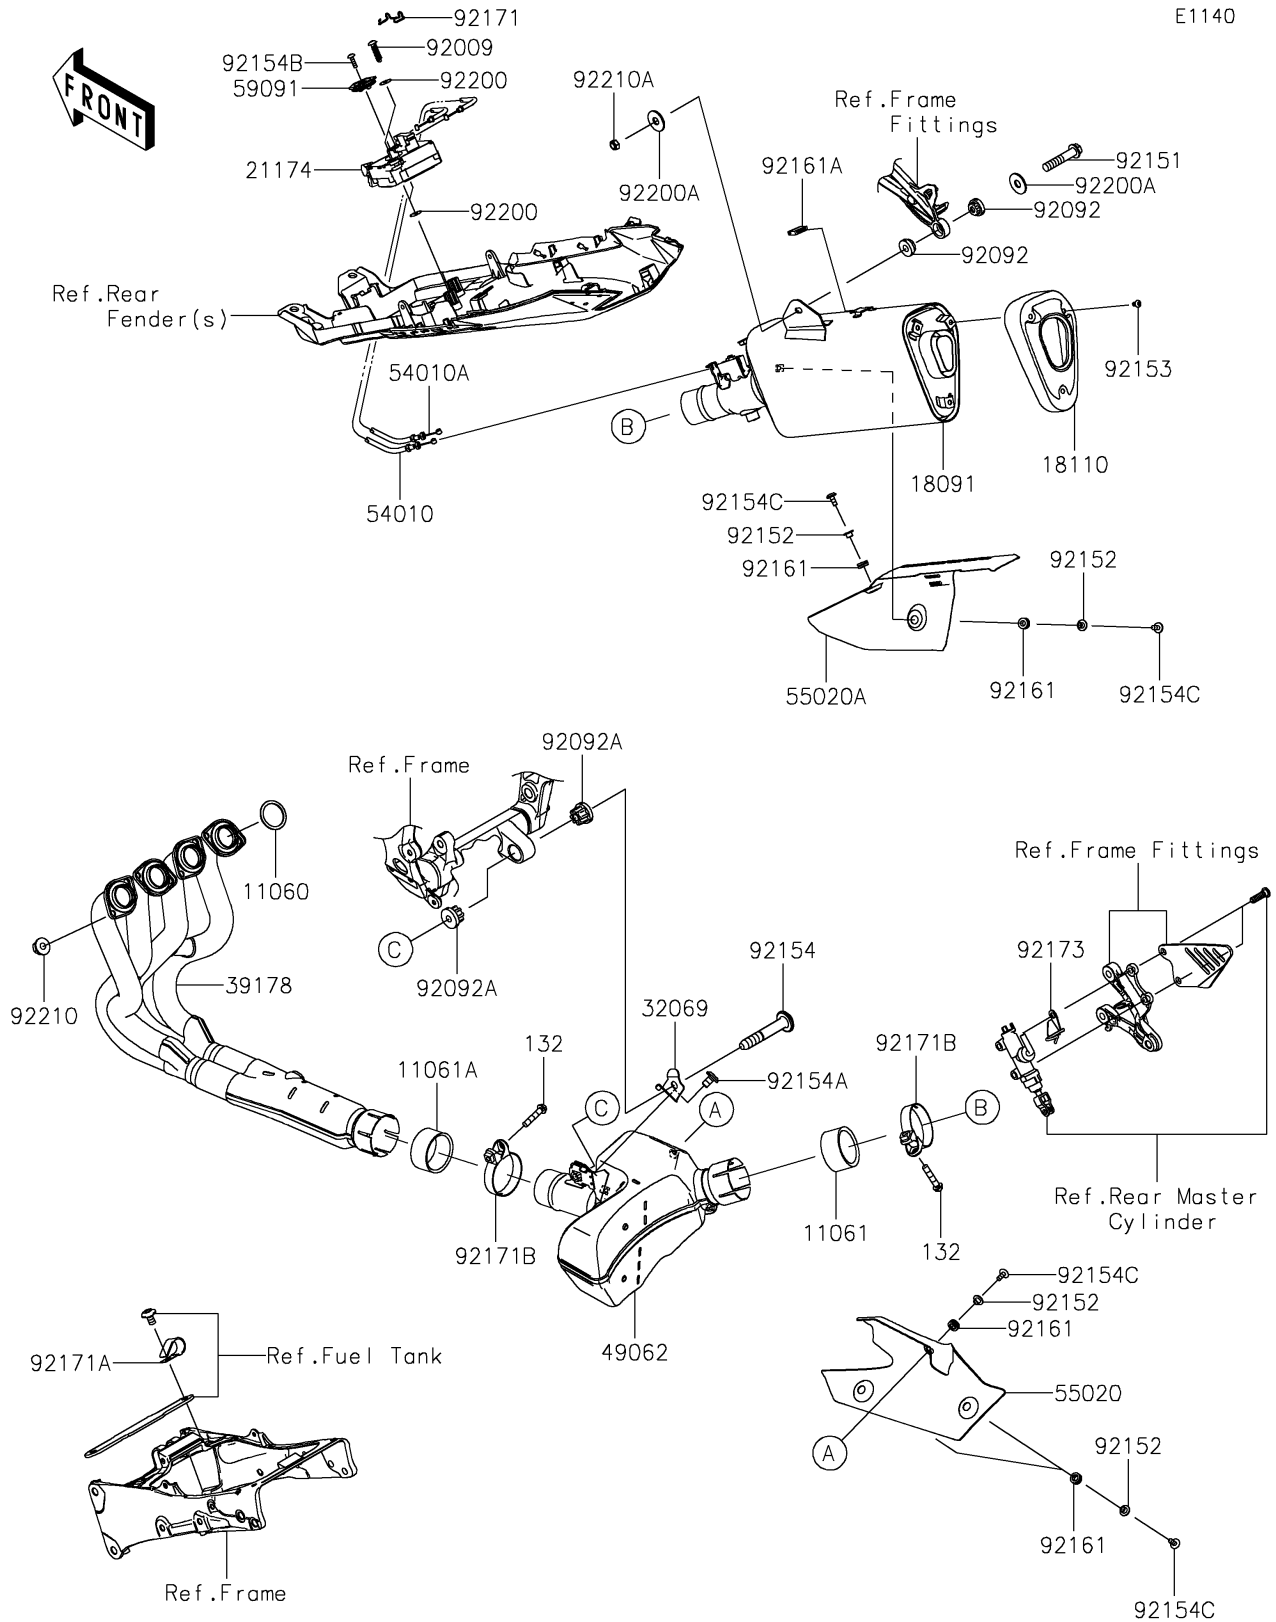

# 2016 Ninja ZX-6R ABS PARTS DIAGRAM

Muffler(s)

E1140

## 2016 Ninja ZX-6R ABS PARTS LIST

### Muffler(s)

ITEM NAME	PART NUMBER	QUANTITY
GASKET,EXHAUST PIPE (Ref # 11060)	11060-1203	4
GASKET,50.8X62X30 (Ref # 11061)	11061-0447	1
GASKET,54X62X30 (Ref # 11061A)	11061-0448	1
BOLT-FLANGED-SMALL,8X40 (Ref # 132)	132BC0840	2
BODY-COMP-MUFFLER (Ref # 18091)	18091-0909	1
BODY END-MUFFLER (Ref # 18110)	18110-0185	1
MOTOR-ELECTRIC (Ref # 21174)	21174-0005	1
BRACKET-MUFFLER (Ref # 32069)	32069-0340	1
MANIFOLD-COMP-EXHAUST (Ref # 39178)	39178-0207	1
PIPE-COMP-EXHAUST (Ref # 49062)	49062-0713	1
CABLE,CLOSE (Ref # 54010)	54010-0592	1
CABLE,OPEN (Ref # 54010A)	54010-0599	1
GUARD,CHAMBER (Ref # 55020)	55020-0864	1
GUARD,FRONT COVER (Ref # 55020A)	55020-0901	1
PULLEY (Ref # 59091)	59091-0007	1
SCREW,TAPPING,6X30 (Ref # 92009)	92009-1481	2
BUSHING-RUBBER (Ref # 92092)	92092-0018	2
BUSHING-RUBBER,MUFFLER (Ref # 92092A)	92092-1087	2
BOLT,FLANGED,8X40 (Ref # 92151)	92151-1532	1
COLLAR,6.3X8.3X16 (Ref # 92152)	92152-0286	5
BOLT,HEX HEAD,6X8 (Ref # 92153)	92153-1758	3
BOLT,SOCKET,10X61 (Ref # 92154)	92154-0125	1
BOLT,SOCKET,10X16 (Ref # 92154A)	92154-0126	1
BOLT,TORX,5X18 (Ref # 92154B)	92154-0217	1
BOLT,SOCKET,6X14 (Ref # 92154C)	92154-0907	5
DAMPER (Ref # 92161)	92161-0308	5
DAMPER (Ref # 92161A)	92161-1228	1
CLAMP (Ref # 92171)	92171-0292	1
CLAMP,L=60 (Ref # 92171A)	92171-0652	1

## 2016 Ninja ZX-6R ABS PARTS LIST

Muffler(s)

ITEM NAME	PART NUMBER	QUANTITY
CLAMP,64.5MM (Ref # 92171B)	92171-1668	2
CLAMP (Ref # 92173)	92173-1053	1
WASHER (Ref # 92200)	92200-0078	4
WASHER,8.0X22.0X1.5 (Ref # 92200A)	92200-0174	2
NUT,8MM (Ref # 92210)	92210-0076	8
NUT,8MM (Ref # 92210A)	92210-0173	1