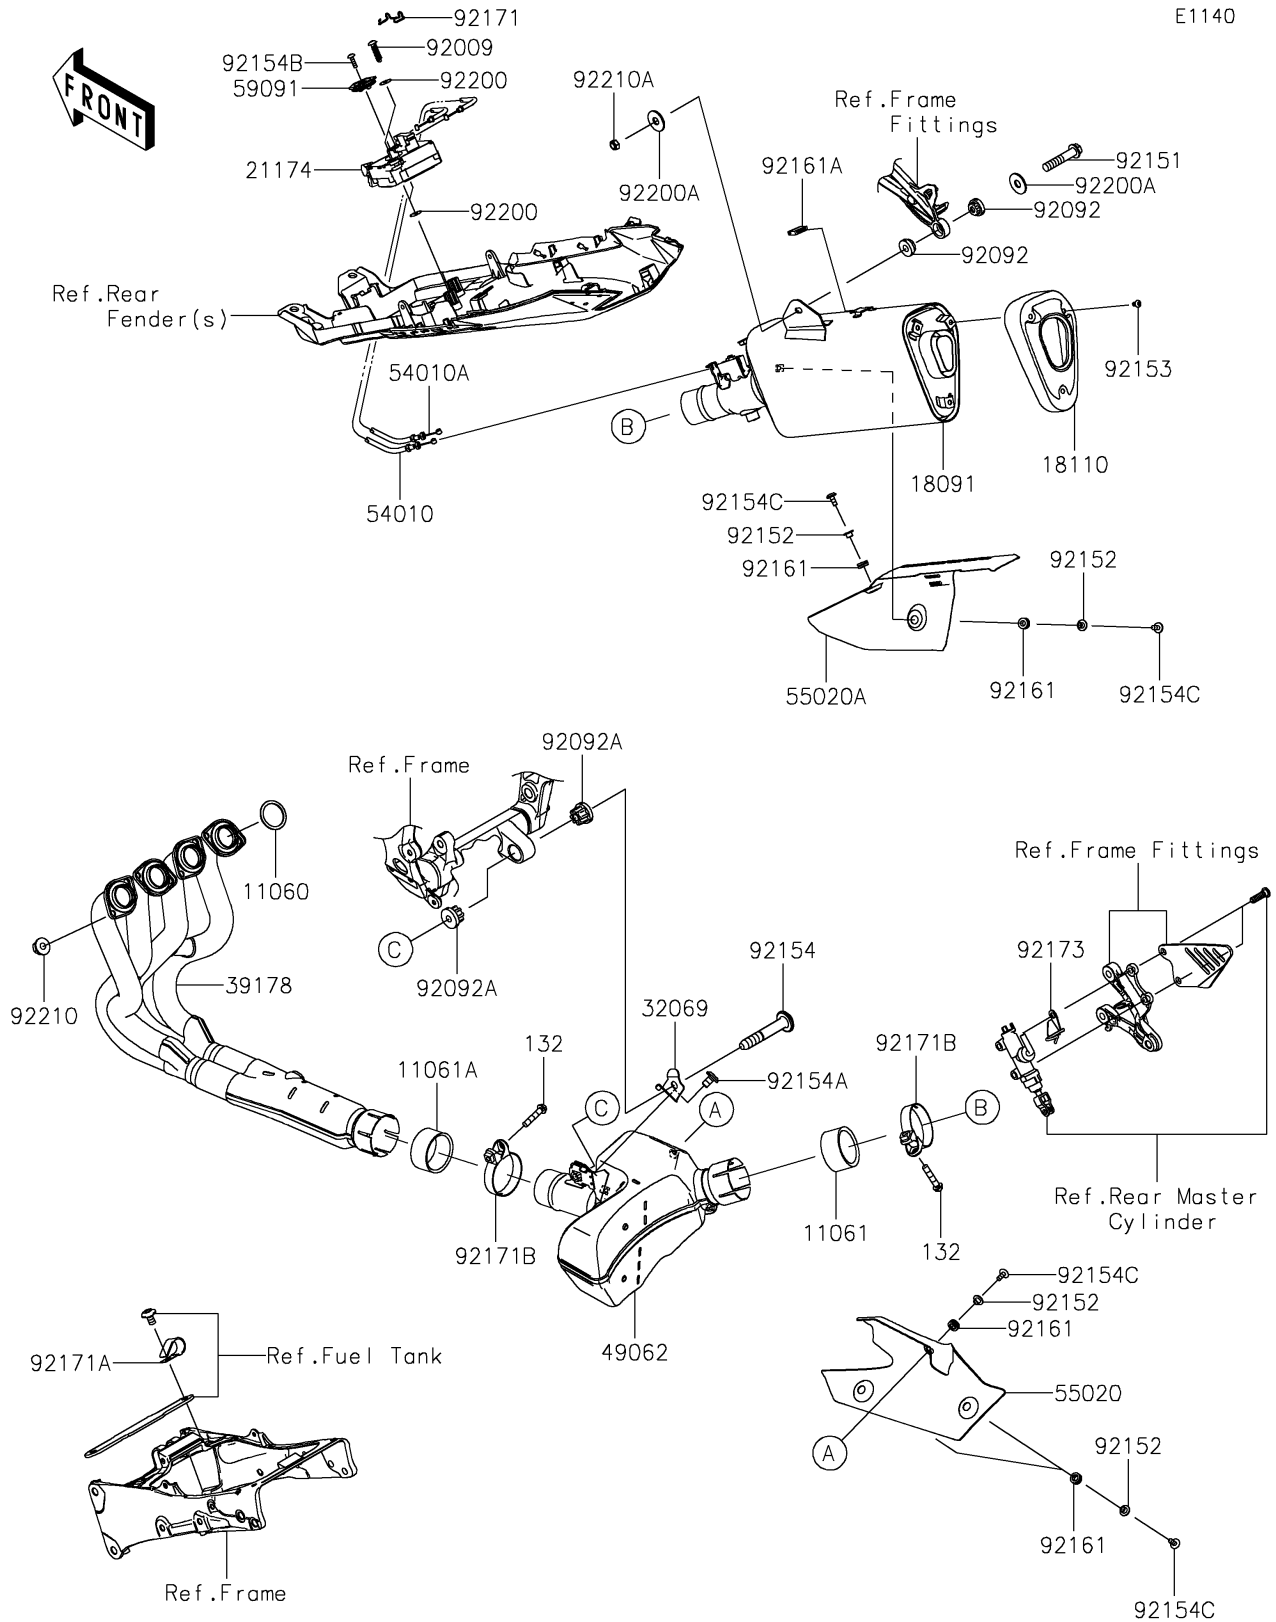

2017 NINJA® ZX™ -6R ABS PARTS DIAGRAM

Muffler(s)

E1140

2017 NINJA® ZX™-6R ABS PARTS LIST

Muffler(s)

ITEM NAME	PART NUMBER	QUANTITY
GASKET,EXHAUST PIPE (Ref # 11060)	11060-1203	4
GASKET,50.8X62X30 (Ref # 11061)	11061-0447	1
GASKET,54X62X30 (Ref # 11061A)	11061-0448	1
BOLT-FLANGED-SMALL,8X40 (Ref # 132)	132BC0840	2
BODY-COMP-MUFFLER (Ref # 18091)	18091-0909	1
BODY END-MUFFLER (Ref # 18110)	18110-0185	1
MOTOR-ELECTRIC (Ref # 21174)	21174-0005	1
BRACKET-MUFFLER (Ref # 32069)	32069-0340	1
MANIFOLD-COMP-EXHAUST (Ref # 39178)	39178-0207	1
PIPE-COMP-EXHAUST (Ref # 49062)	49062-0713	1
CABLE,CLOSE (Ref # 54010)	54010-0592	1
CABLE,OPEN (Ref # 54010A)	54010-0599	1
GUARD,CHAMBER (Ref # 55020)	55020-0864	1
GUARD,FRONT COVER (Ref # 55020A)	55020-0901	1
PULLEY (Ref # 59091)	59091-0007	1
SCREW,TAPPING,6X30 (Ref # 92009)	92009-1481	2
BUSHING-RUBBER (Ref # 92092)	92092-0018	2
BUSHING-RUBBER,MUFFLER (Ref # 92092A)	92092-1087	2
BOLT,FLANGED,8X40 (Ref # 92151)	92151-1532	1
COLLAR,6.3X8.3X16 (Ref # 92152)	92152-0286	5
BOLT,HEX HEAD,6X8 (Ref # 92153)	92153-1758	3
BOLT,SOCKET,10X61 (Ref # 92154)	92154-0125	1
BOLT,SOCKET,10X16 (Ref # 92154A)	92154-0126	1
BOLT,TORX,5X18 (Ref # 92154B)	92154-0217	1
BOLT,SOCKET,6X14 (Ref # 92154C)	92154-0907	5
DAMPER (Ref # 92161)	92161-0308	5
DAMPER (Ref # 92161A)	92161-1228	1
CLAMP (Ref # 92171)	92171-0292	1
CLAMP,L=60 (Ref # 92171A)	92171-0652	1

2017 NINJA® ZX™-6R ABS PARTS LIST

Muffler(s)

ITEM NAME	PART NUMBER	QUANTITY
CLAMP,64.5MM (Ref # 92171B)	92171-1668	2
CLAMP (Ref # 92173)	92173-1053	1
WASHER (Ref # 92200)	92200-0078	4
WASHER,8.0X22.0X1.5 (Ref # 92200A)	92200-0174	2
NUT,8MM (Ref # 92210)	92210-0076	8
NUT,8MM (Ref # 92210A)	92210-0173	1