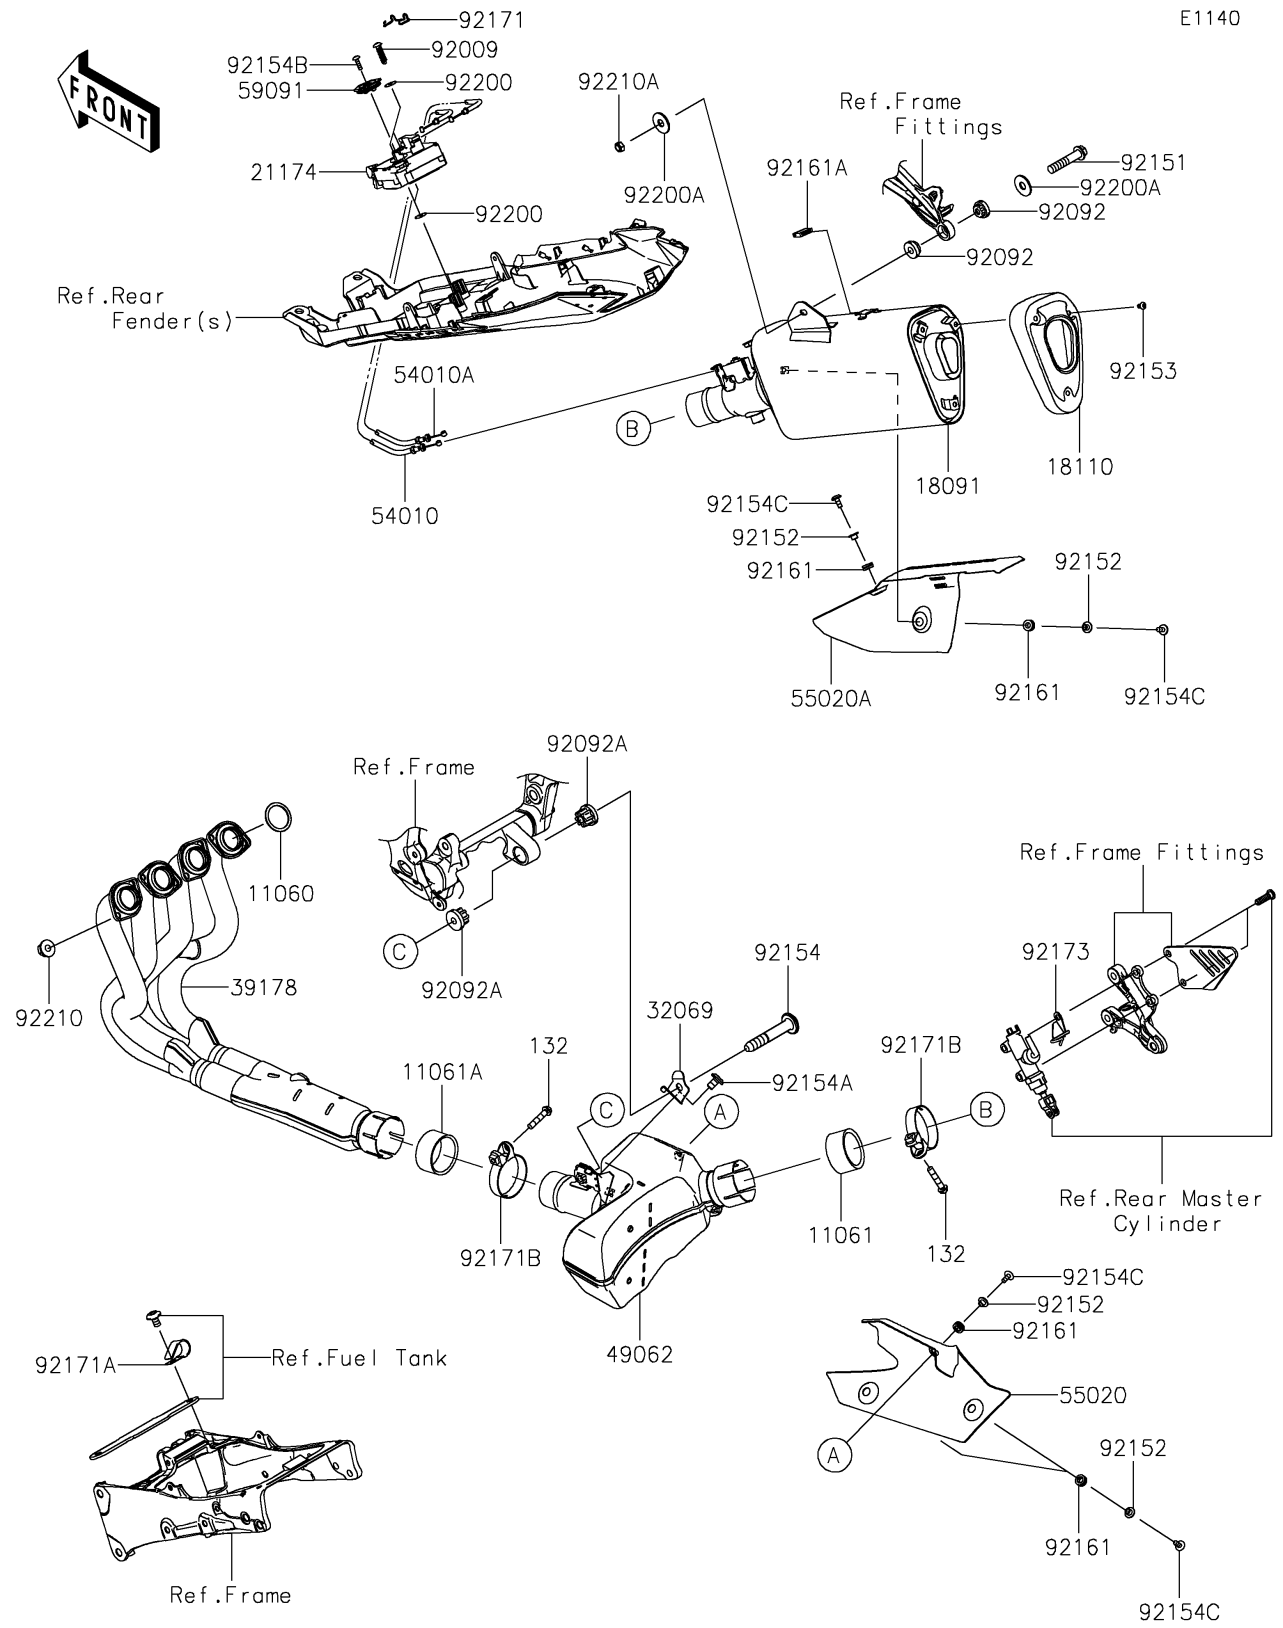

2017 Ninja ZX-6R ABS KRT Edition PARTS DIAGRAM

Muffler(s)

E1140

2017 Ninja ZX-6R ABS KRT Edition PARTS LIST

Muffler(s)

ITEM NAME	PART NUMBER	QUANTITY
GASKET,EXHAUST PIPE (Ref # 11060)	11060-1203	4
GASKET,50.8X62X30 (Ref # 11061)	11061-0447	1
GASKET,54X62X30 (Ref # 11061A)	11061-0448	1
BOLT-FLANGED-SMALL,8X40 (Ref # 132)	132BC0840	2
BODY-COMP-MUFFLER (Ref # 18091)	18091-0909	1
BODY END-MUFFLER (Ref # 18110)	18110-0185	1
MOTOR-ELECTRIC (Ref # 21174)	21174-0005	1
BRACKET-MUFFLER (Ref # 32069)	32069-0340	1
MANIFOLD-COMP-EXHAUST (Ref # 39178)	39178-0207	1
PIPE-COMP-EXHAUST (Ref # 49062)	49062-0713	1
CABLE,CLOSE (Ref # 54010)	54010-0592	1
CABLE,OPEN (Ref # 54010A)	54010-0599	1
GUARD,CHAMBER (Ref # 55020)	55020-0864	1
GUARD,FRONT COVER (Ref # 55020A)	55020-0901	1
PULLEY (Ref # 59091)	59091-0007	1
SCREW,TAPPING,6X30 (Ref # 92009)	92009-1481	2
BUSHING-RUBBER (Ref # 92092)	92092-0018	2
BUSHING-RUBBER,MUFFLER (Ref # 92092A)	92092-1087	2
BOLT,FLANGED,8X40 (Ref # 92151)	92151-1532	1
COLLAR,6.3X8.3X16 (Ref # 92152)	92152-0286	5
BOLT,HEX HEAD,6X8 (Ref # 92153)	92153-1758	3
BOLT,SOCKET,10X61 (Ref # 92154)	92154-0125	1
BOLT,SOCKET,10X16 (Ref # 92154A)	92154-0126	1
BOLT,TORX,5X18 (Ref # 92154B)	92154-0217	1
BOLT,SOCKET,6X14 (Ref # 92154C)	92154-0907	5
DAMPER (Ref # 92161)	92161-0308	5
DAMPER (Ref # 92161A)	92161-1228	1
CLAMP (Ref # 92171)	92171-0292	1
CLAMP,L=60 (Ref # 92171A)	92171-0652	1

2017 Ninja ZX-6R ABS KRT Edition PARTS LIST

Muffler(s)

ITEM NAME	PART NUMBER	QUANTITY
CLAMP,64.5MM (Ref # 92171B)	92171-1668	2
CLAMP (Ref # 92173)	92173-1053	1
WASHER (Ref # 92200)	92200-0078	4
WASHER,8.0X22.0X1.5 (Ref # 92200A)	92200-0174	2
NUT,8MM (Ref # 92210)	92210-0076	8
NUT,8MM (Ref # 92210A)	92210-0173	1