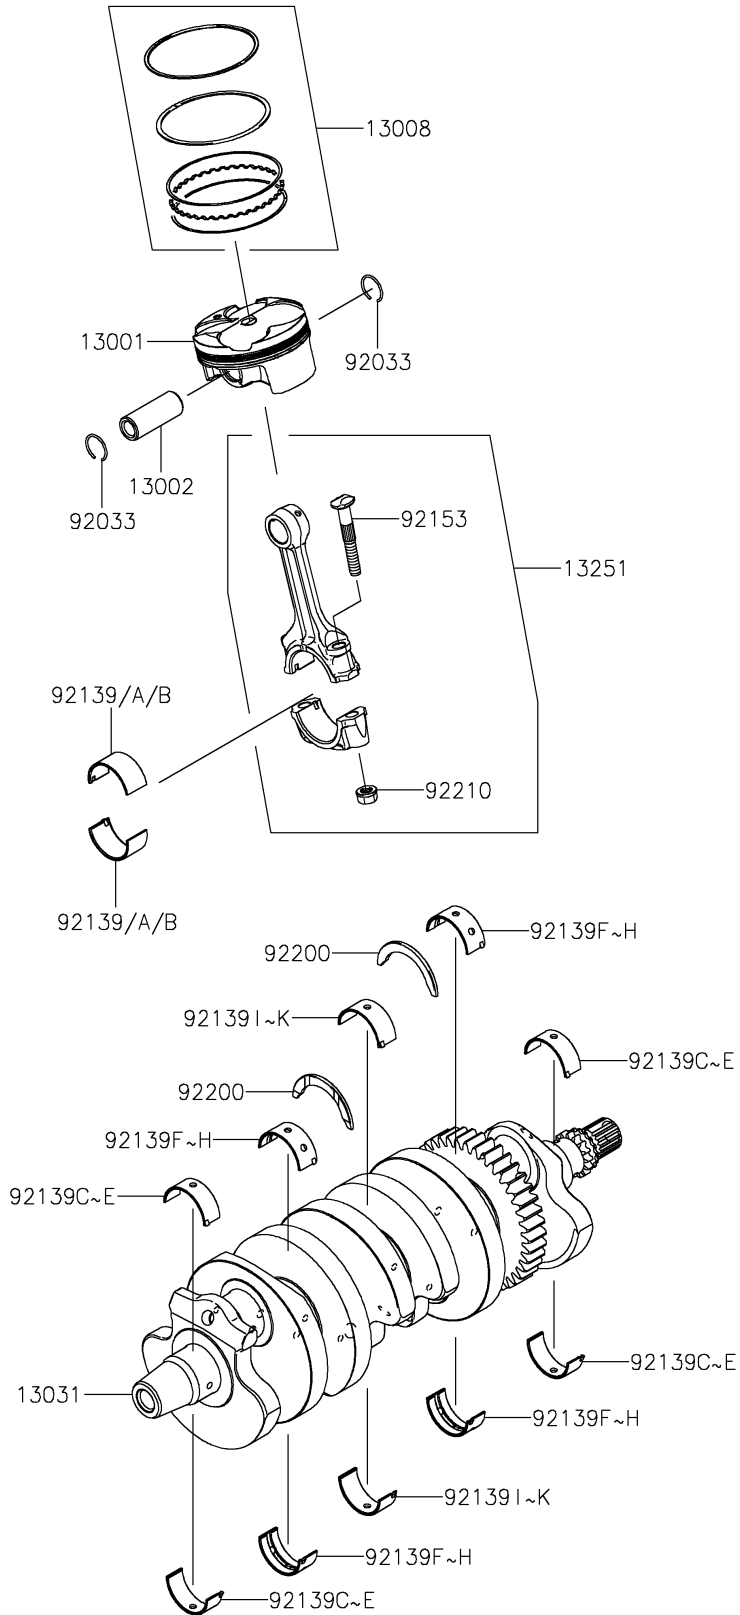

2016 Ninja ZX-6R ABS KRT Edition PARTS DIAGRAM

Crankshaft/Piston(s)

E1320

2016 Ninja ZX-6R ABS KRT Edition PARTS LIST

Crankshaft/Piston(s)

ITEM NAME	PART NUMBER	QUANTITY
PISTON-ENGINE (Ref # 13001)	13001-0735	4
PIN-PISTON (Ref # 13002)	13002-0037	4
RING-SET-PISTON (Ref # 13008)	13008-0035	4
CRANKSHAFT-COMP (Ref # 13031)	13031-0754	1
ROD-ASSY-CONNECTING,I (Ref # 13251)	13251-0717-II	4
RING-SNAP,PISTON PIN (Ref # 92033)	92033-1151	8
BUSHING,CRANK PIN,BLUE (Ref # 92139)	92139-0165	AR
BUSHING,CRANK PIN,BLACK (Ref # 92139A)	92139-0166	8
BUSHING,CRANK PIN,BROWN (Ref # 92139B)	92139-0167	AR
BUSHING,CRANK #1,BLUE (Ref # 92139C)	92139-0245	AR
BUSHING,CRANK #1,BLACK (Ref # 92139D)	92139-0246	4
BUSHING,CRANK #1,BROWN (Ref # 92139E)	92139-0247	AR
BUSHING,CRANK #2,BLUE (Ref # 92139F)	92139-0248	AR
BUSHING,CRANK #2,BLACK (Ref # 92139G)	92139-0249	4
BUSHING,CRANK #2,BROWN (Ref # 92139H)	92139-0250	AR
BUSHING,CRANK #3,PURPLE (Ref # 92139I)	92139-0251	AR
BUSHING,CRANK #3,GREEN (Ref # 92139J)	92139-0252	2
BUSHING,CRANK #3,YELLOW (Ref # 92139K)	92139-0253	AR
BOLT,7MM (Ref # 92153)	92153-1172	8
WASHER,T=2.5 (Ref # 92200)	92200-0383	2
NUT,CONNECTING ROD,7MM (Ref # 92210)	92210-0384	8