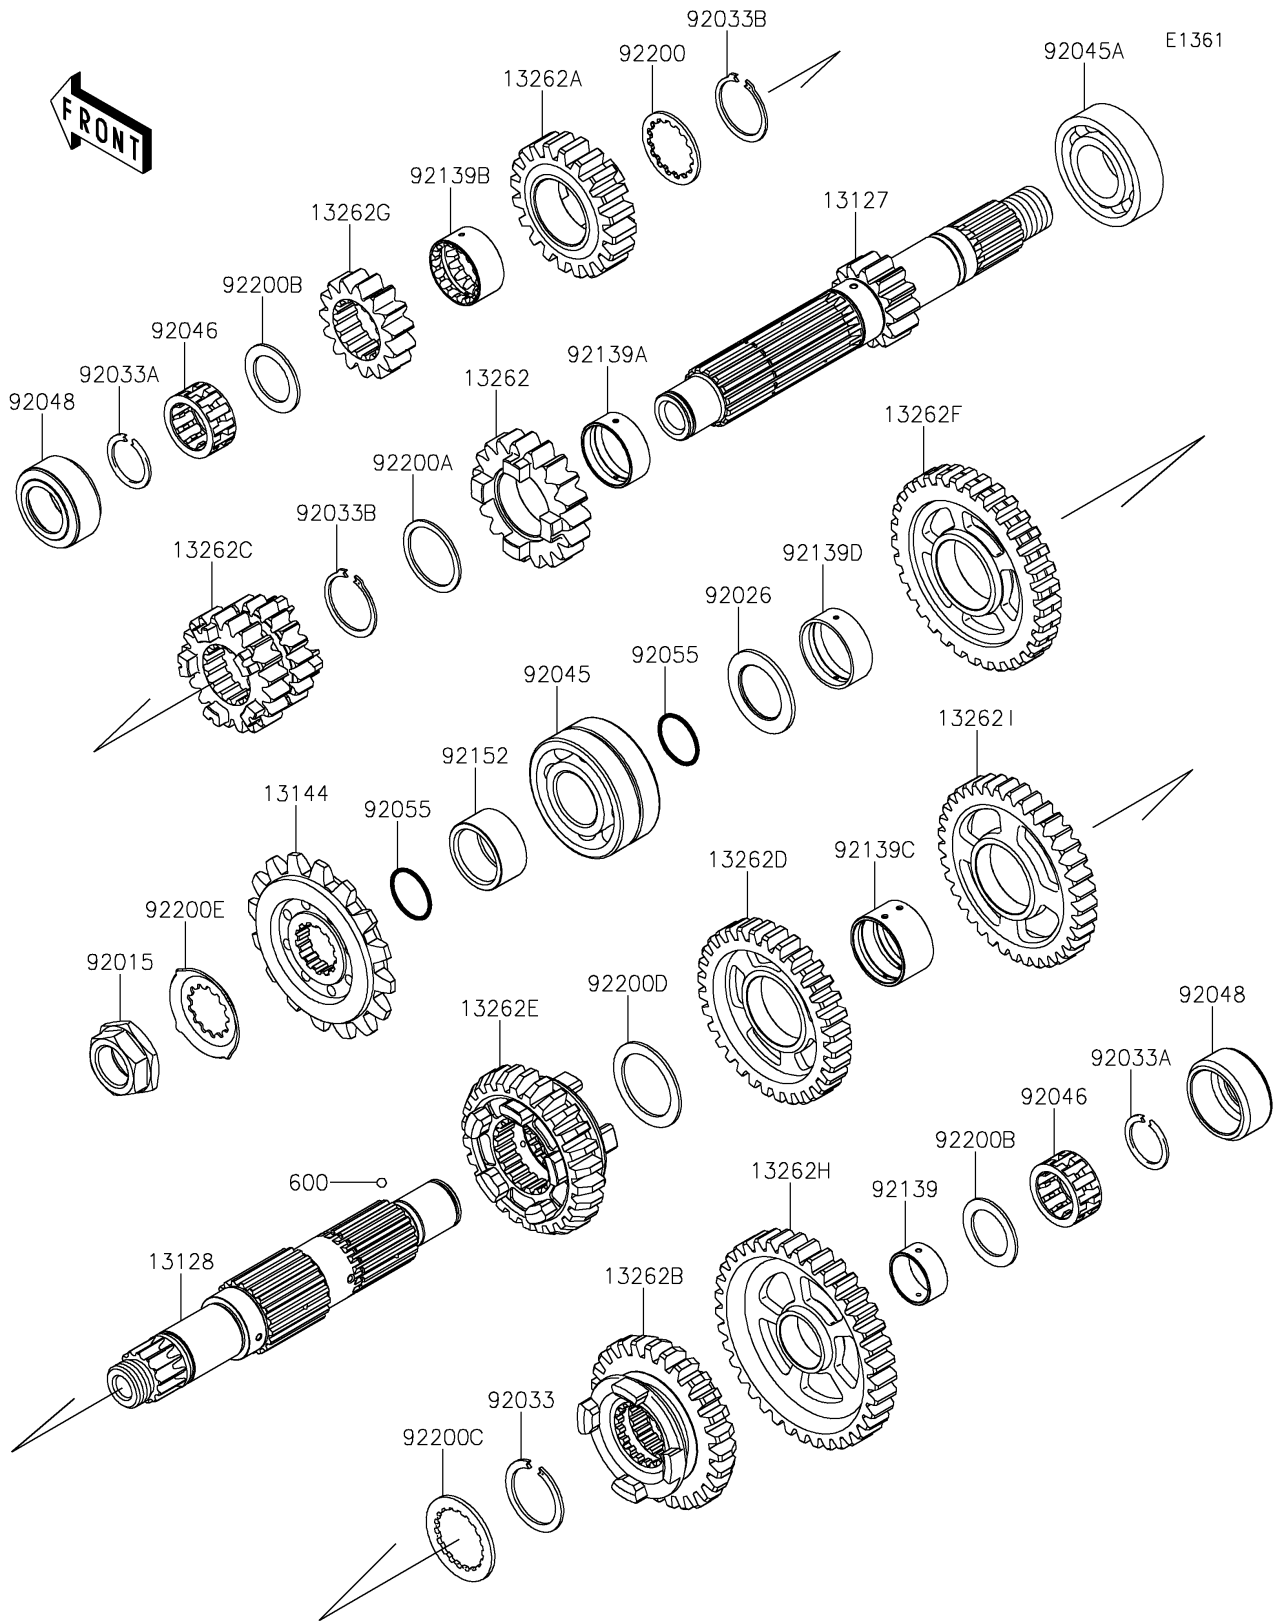

2016 Ninja ZX-6R ABS KRT Edition PARTS DIAGRAM

Transmission

2016 Ninja ZX-6R ABS KRT Edition PARTS LIST

Transmission

ITEM NAME	PART NUMBER	QUANTITY
SHAFT-TRANSMISSION INPUT,13T (Ref # 13127)	13127-0647	1
SHAFT-TRANSMISSION OUTPUT (Ref # 13128)	13128-0031	1
SPROCKET-OUTPUT,16T,#520 (Ref # 13144)	13144-0038	1
GEAR,INPUT 5TH,19T (Ref # 13262)	13262-0374	1
GEAR,INPUT 6TH,20T (Ref # 13262A)	13262-0375	1
GEAR,OUTPUT 5TH,27T (Ref # 13262B)	13262-0380	1
GEAR,INPUT 3RD&4TH,20T&20T (Ref # 13262C)	13262-0506	1
GEAR,OUTPUT 4TH,32T (Ref # 13262D)	13262-0510	1
GEAR,OUTPUT 6TH,26T (Ref # 13262E)	13262-0582	1
GEAR,OUTPUT 2ND,33T (Ref # 13262F)	13262-0743	1
GEAR,INPUT 2ND,15T (Ref # 13262G)	13262-0950	1
GEAR,OUTPUT LOW,37T (Ref # 13262H)	13262-0951	1
GEAR,OUTPUT 3RD,37T (Ref # 13262I)	13262-0963	1
BALL-STEEL,5/32 (Ref # 600)	600A0500	3
NUT,20MM (Ref # 92015)	92015-1963	1
SPACER,25.3X39X2.0 (Ref # 92026)	92026-1529	1
RING-SNAP,26.9X34X1.5 (Ref # 92033)	92033-0047	1
RING-SNAP,20X25.5X1.2 (Ref # 92033A)	92033-025	2
RING-SNAP,25.9X30.6X1.2 (Ref # 92033B)	92033-1037	2
BEARING-BALL,DAC2557NSSH (Ref # 92045)	92045-0003	1
BEARING-BALL,25X52X15 (Ref # 92045A)	92045-0058	1
BEARING-NEEDLE (Ref # 92046)	92046-1291	2
RACE,30X38X17.3 (Ref # 92048)	92048-0007	2
RING-O,21.5X1.5 (Ref # 92055)	92055-1293	2
BUSHING,GEAR,LOW OUT (Ref # 92139)	92139-0038	1
BUSHING,GEAR,5TH IN (Ref # 92139A)	92139-0161	1
BUSHING,GEAR,6TH IN (Ref # 92139B)	92139-0162	1
BUSHING,GEAR,3RD/4TH OUT (Ref # 92139C)	92139-0163	1
BUSHING,GEAR,2ND OUT (Ref # 92139D)	92139-0164	1

2016 Ninja ZX-6R ABS KRT Edition PARTS LIST

Transmission

ITEM NAME	PART NUMBER	QUANTITY
COLLAR,25X32X15.7 (Ref # 92152)	92152-0444	1
WASHER,28.3X34.0X1.6 (Ref # 92200)	92200-0050	1
WASHER,28.1X34.0X1.2 (Ref # 92200A)	92200-0051	1
WASHER,22.1X32.0X1.4 (Ref # 92200B)	92200-0138	2
WASHER,TOOTHED,28X40X2 (Ref # 92200C)	92200-1277	1
WASHER,29.9X40X1.5 (Ref # 92200D)	92200-1278	1
WASHER (Ref # 92200E)	92200-1720	1