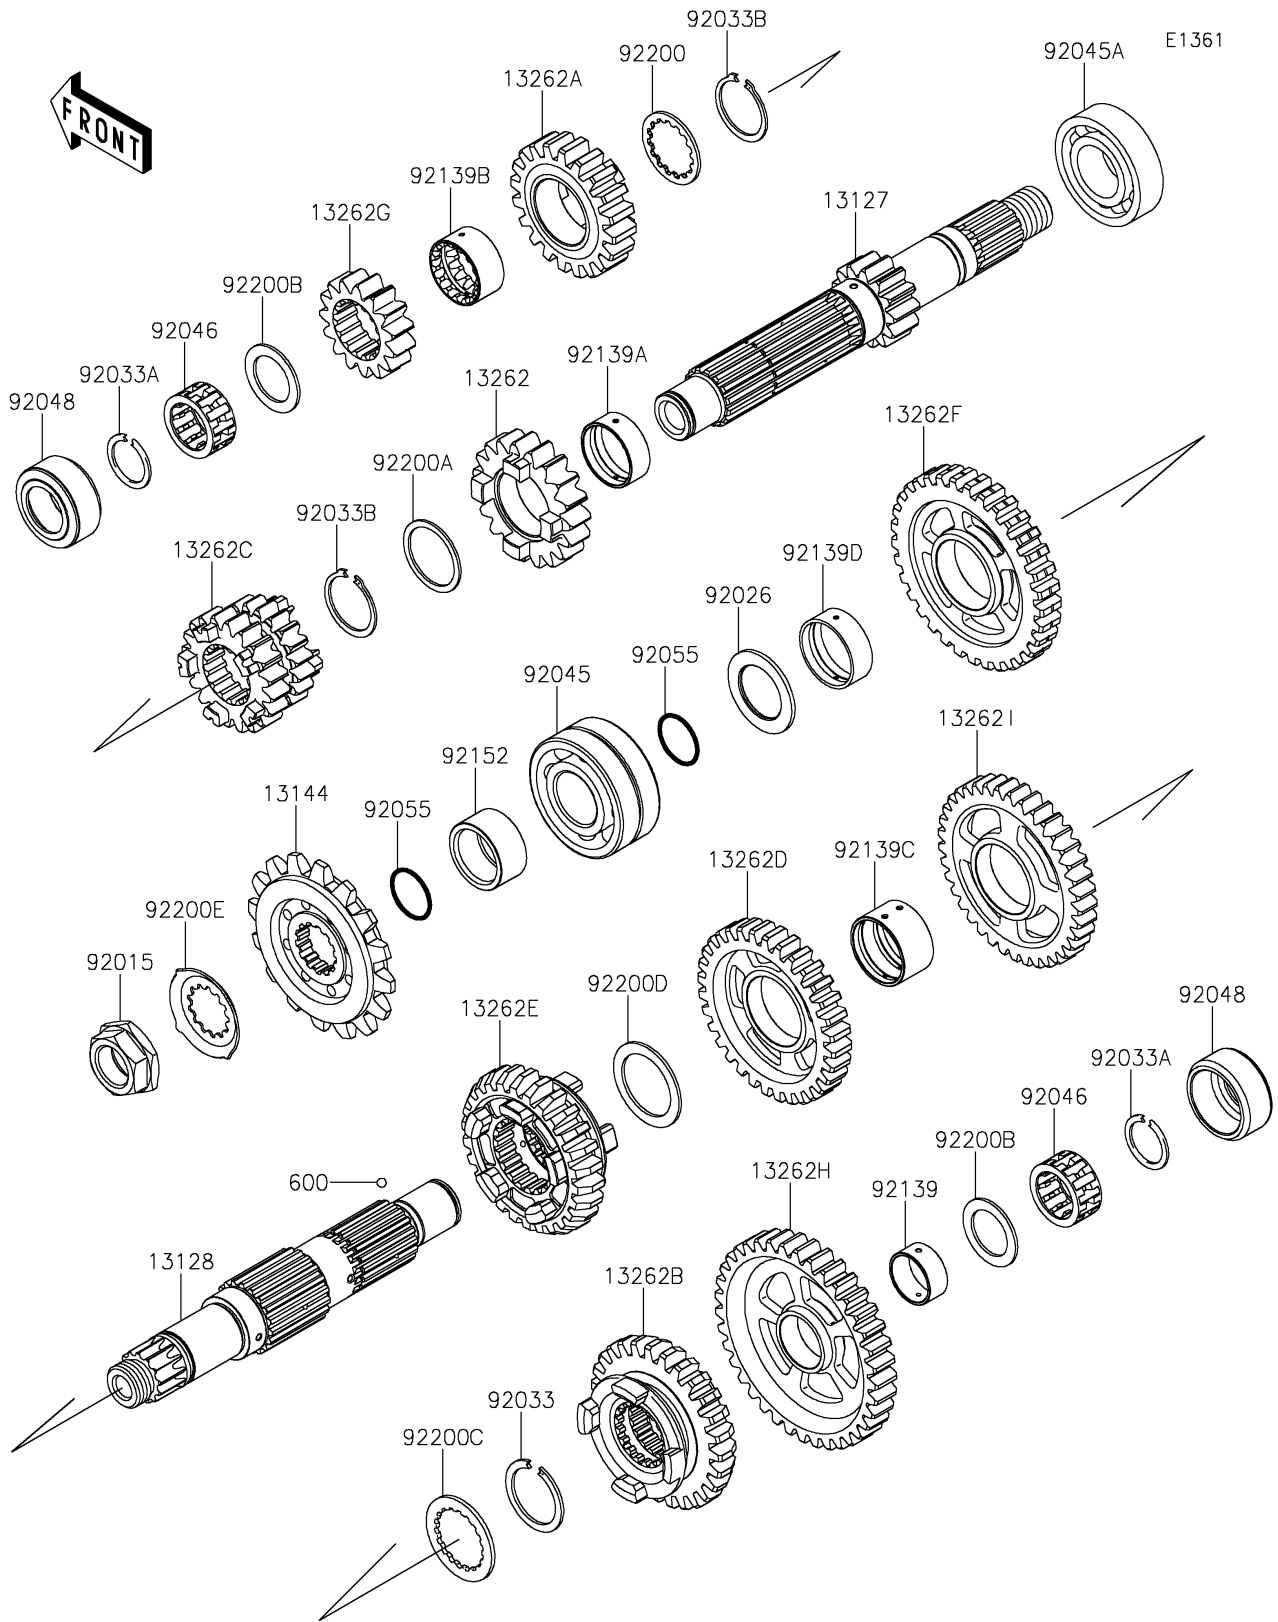

2017 NINJA® ZX™ -6R ABS PARTS DIAGRAM

Transmission

2017 NINJA® ZX™ -6R ABS PARTS LIST

Transmission

ITEM NAME	PART NUMBER	QUANTITY
SHAFT-TRANSMISSION INPUT,13T (Ref # 13127)	13127-0647	1
SHAFT-TRANSMISSION OUTPUT (Ref # 13128)	13128-0031	1
SPROCKET-OUTPUT,16T,#520 (Ref # 13144)	13144-0038	1
GEAR,INPUT 5TH,19T (Ref # 13262)	13262-0374	1
GEAR,INPUT 6TH,20T (Ref # 13262A)	13262-0375	1
GEAR,OUTPUT 5TH,27T (Ref # 13262B)	13262-0380	1
GEAR,INPUT 3RD&4TH,20T&20T (Ref # 13262C)	13262-0506	1
GEAR,OUTPUT 4TH,32T (Ref # 13262D)	13262-0510	1
GEAR,OUTPUT 6TH,26T (Ref # 13262E)	13262-0582	1
GEAR,OUTPUT 2ND,33T (Ref # 13262F)	13262-0743	1
GEAR,INPUT 2ND,15T (Ref # 13262G)	13262-0950	1
GEAR,OUTPUT LOW,37T (Ref # 13262H)	13262-0951	1
GEAR,OUTPUT 3RD,37T (Ref # 13262I)	13262-0963	1
BALL-STEEL,5/32 (Ref # 600)	600A0500	3
NUT,20MM (Ref # 92015)	92015-1963	1
SPACER,25.3X39X2.0 (Ref # 92026)	92026-1529	1
RING-SNAP,26.9X34X1.5 (Ref # 92033)	92033-0047	1
RING-SNAP,20X25.5X1.2 (Ref # 92033A)	92033-025	2
RING-SNAP,25.9X30.6X1.2 (Ref # 92033B)	92033-1037	2
BEARING-BALL,DAC2557NSSH (Ref # 92045)	92045-0003	1
BEARING-BALL,25X52X15 (Ref # 92045A)	92045-0058	1
BEARING-NEEDLE (Ref # 92046)	92046-1291	2
RACE,30X38X17.3 (Ref # 92048)	92048-0007	2
RING-O,21.5X1.5 (Ref # 92055)	92055-1293	2
BUSHING,GEAR,LOW OUT (Ref # 92139)	92139-0038	1
BUSHING,GEAR,5TH IN (Ref # 92139A)	92139-0161	1
BUSHING,GEAR,6TH IN (Ref # 92139B)	92139-0162	1
BUSHING,GEAR,3RD/4TH OUT (Ref # 92139C)	92139-0163	1
BUSHING,GEAR,2ND OUT (Ref # 92139D)	92139-0164	1

2017 NINJA® ZX™ -6R ABS PARTS LIST

Transmission

ITEM NAME	PART NUMBER	QUANTITY
COLLAR,25X32X15.7 (Ref # 92152)	92152-0444	1
WASHER,28.3X34.0X1.6 (Ref # 92200)	92200-0050	1
WASHER,28.1X34.0X1.2 (Ref # 92200A)	92200-0051	1
WASHER,22.1X32.0X1.4 (Ref # 92200B)	92200-0138	2
WASHER,TOOTHED,28X40X2 (Ref # 92200C)	92200-1277	1
WASHER,29.9X40X1.5 (Ref # 92200D)	92200-1278	1
WASHER (Ref # 92200E)	92200-1720	1