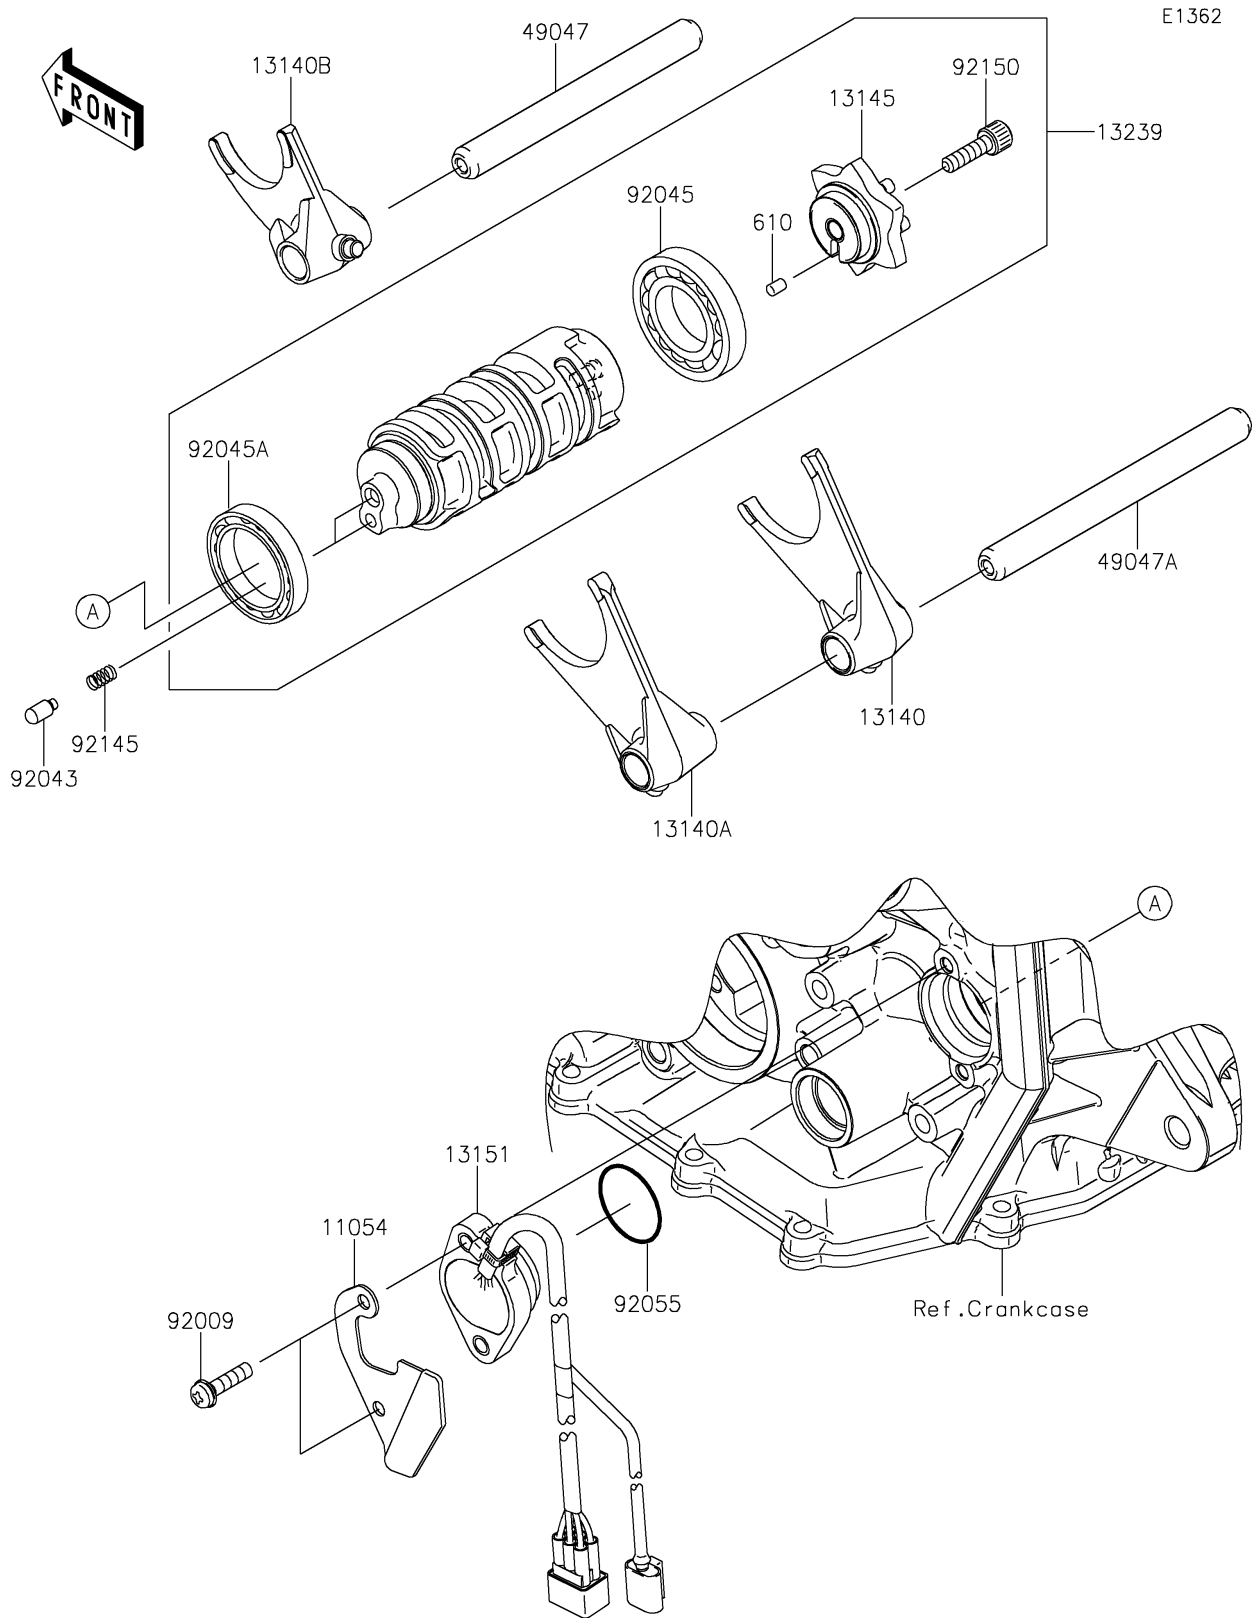

2017 NINJA® ZX™ -6R ABS PARTS DIAGRAM

Gear Change Drum/Shift Fork(s)

2017 NINJA® ZX™ -6R ABS PARTS LIST

Gear Change Drum/Shift Fork(s)

ITEM NAME	PART NUMBER	QUANTITY
BRACKET (Ref # 11054)	11054-1840	1
FORK-SHIFT,OUTPUT,RH (Ref # 13140)	13140-0041	1
FORK-SHIFT,OUTPUT,LH (Ref # 13140A)	13140-0042	1
FORK-SHIFT,INPUT (Ref # 13140B)	13140-0048	1
CAM-CHANGE DRUM (Ref # 13145)	13145-0029	1
SWITCH-COMP,NEUTRAL (Ref # 13151)	13151-0562	1
DRUM-ASSY-CHANGE (Ref # 13239)	13239-0024	1
ROD-SHIFT,INPUT (Ref # 49047)	49047-0026	1
ROD-SHIFT,OUTPUT (Ref # 49047A)	49047-0027	1
ROLLER,4X6 (Ref # 610)	610A0406	1
SCREW,PAN-WP-CROS,5X20 (Ref # 92009)	92009-1905	2
PIN (Ref # 92043)	92043-1654	2
BEARING-BALL,16005 (Ref # 92045)	92045-1045	1
BEARING-BALL,6806 (Ref # 92045A)	92045-1152	1
RING-O,27.7X2.4 (Ref # 92055)	92055-091	1
SPRING (Ref # 92145)	92145-1414	2
BOLT,SOCKET,6X20 (Ref # 92150)	92150-1880	1