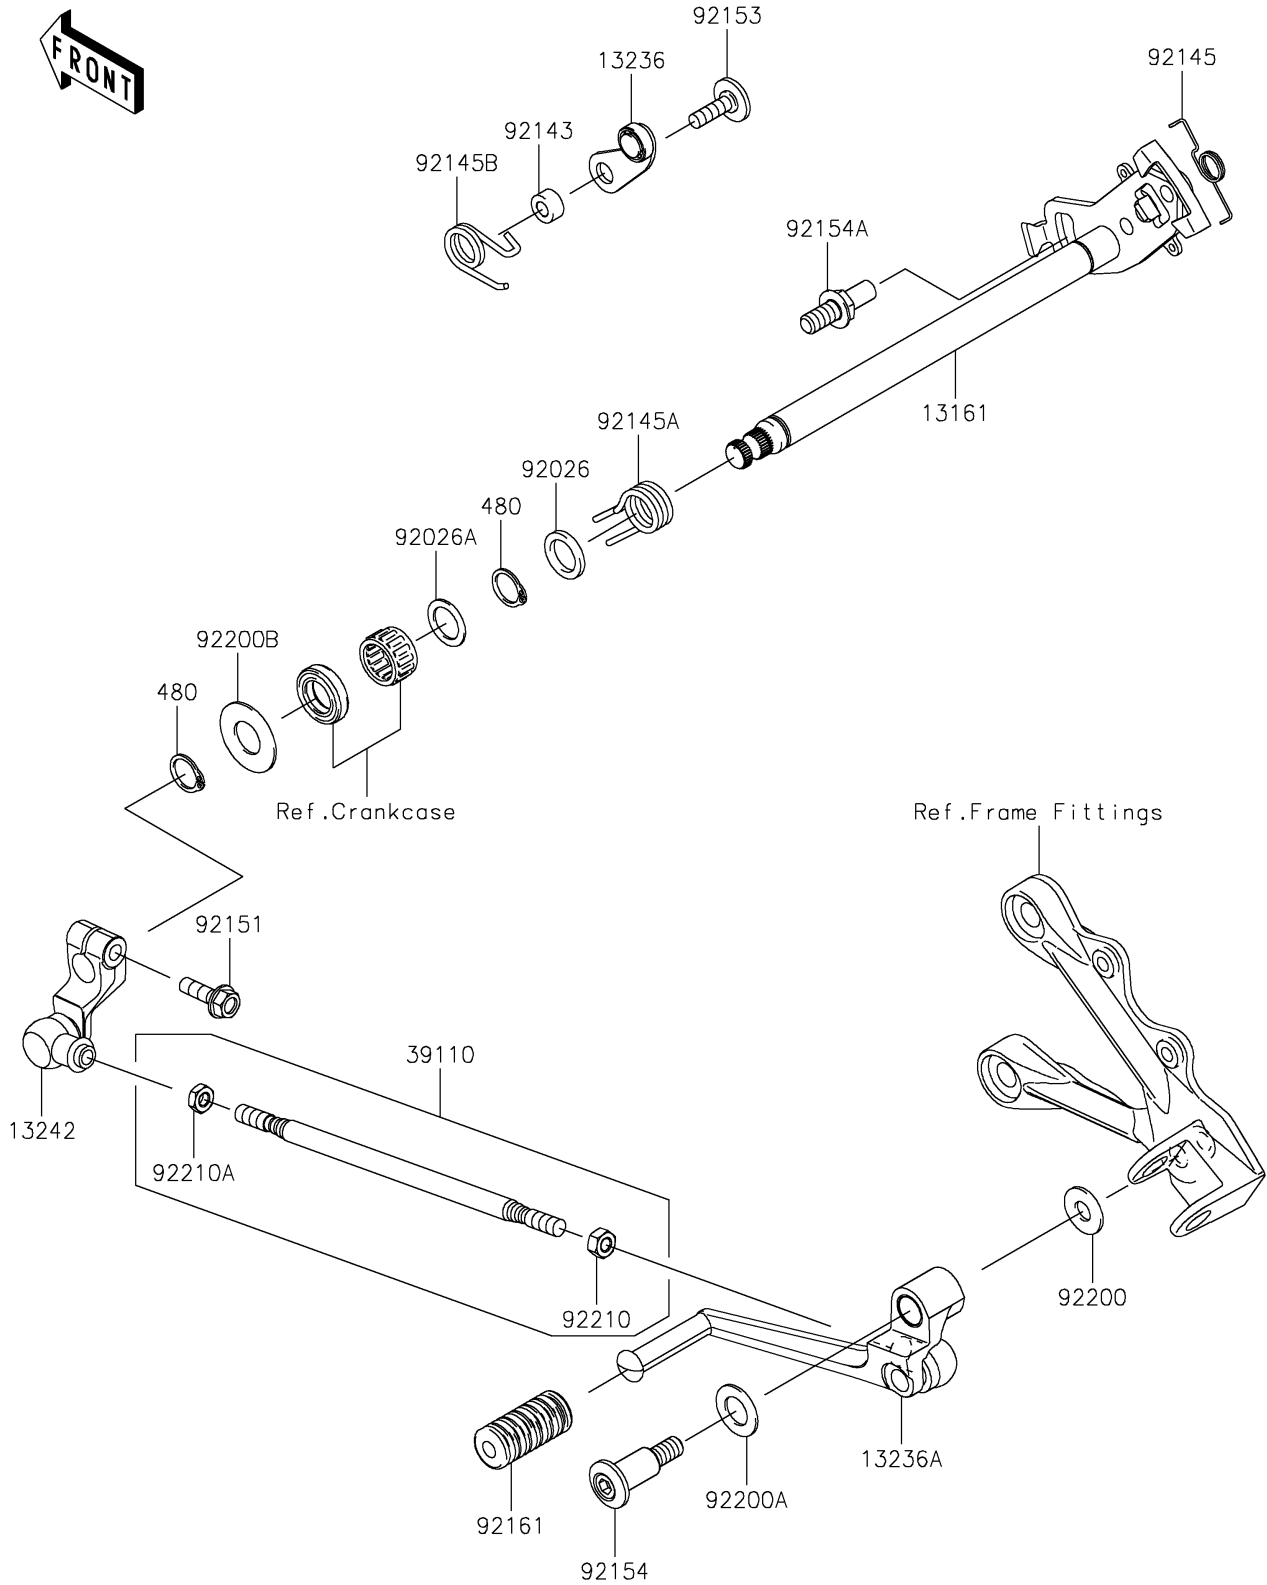

2017 NINJA® ZX™ -6R ABS PARTS DIAGRAM

Gear Change Mechanism

E1370

2017 NINJA® ZX™ -6R ABS PARTS LIST

Gear Change Mechanism

ITEM NAME	PART NUMBER	QUANTITY
LEVER-COMP-CHANGE SHAFT (Ref # 13161)	13161-0054	1
LEVER-COMP,POSITION (Ref # 13236)	13236-0114	1
LEVER-COMP,CHANGE PEDAL (Ref # 13236A)	13236-0723	1
LEVER-ASSY-CHANGE (Ref # 13242)	13242-0093	1
ROD-ASSY-TIE (Ref # 39110)	39110-0021	1
CIRCLIP-TYPE-C,14MM (Ref # 480)	480J1400	2
SPACER,14X20X2.3 (Ref # 92026)	92026-0107	1
SPACER,14X20X1.0 (Ref # 92026A)	92026-1534	1
COLLAR (Ref # 92143)	92143-1595	1
SPRING (Ref # 92145)	92145-0414	1
SPRING,RETURN (Ref # 92145A)	92145-0415	1
SPRING,DRUM POSITION (Ref # 92145B)	92145-0717	1
BOLT,FLANGED,6X20 (Ref # 92151)	92151-1226	1
BOLT,6X20 (Ref # 92153)	92153-1505	1
BOLT,SOCKET,8X37 (Ref # 92154)	92154-0109	1
BOLT,RETURN SPRING (Ref # 92154A)	92154-1838	1
DAMPER,CHANGE PEDAL (Ref # 92161)	92161-1300	1
WASHER,8.5X20X1.5 (Ref # 92200)	92200-0198	1
WASHER,12.5X22X1.2 (Ref # 92200A)	92200-0199	1
WASHER (Ref # 92200B)	92200-0265	1
NUT,6MM (Ref # 92210)	92210-1100	1
NUT,LEFT HANDED,6MM (Ref # 92210A)	92210-1101	1