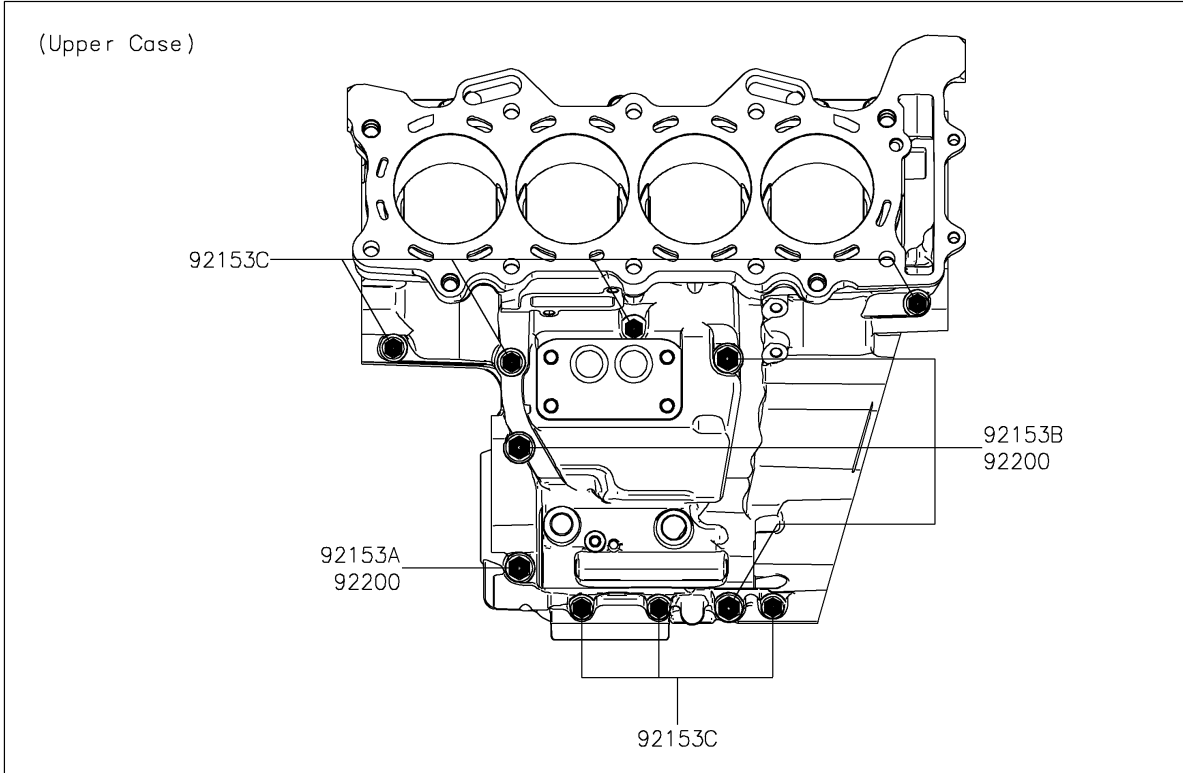

2017 NINJA[®] ZX[™]-6R ABS PARTS DIAGRAM

Crankcase Bolt Pattern

E1412

2017 NINJA® ZX™-6R ABS PARTS LIST

Crankcase Bolt Pattern

ITEM NAME	PART NUMBER	QUANTITY
BOLT,FLANGED,8X95 (Ref # 92153)	92153-1631	10
BOLT,FLANGED,8X90 (Ref # 92153A)	92153-1632	1
BOLT,FLANGED,8X75 (Ref # 92153B)	92153-1633	3
BOLT,FLANGED,6X68 (Ref # 92153C)	92153-1637	7
BOLT,FLANGED,6X50 (Ref # 92153D)	92153-1638	9
WASHER,8.2X16X1.6 (Ref # 92200)	92200-0047	4
WASHER,8.5X18X3.0 (Ref # 92200A)	92200-0153	10