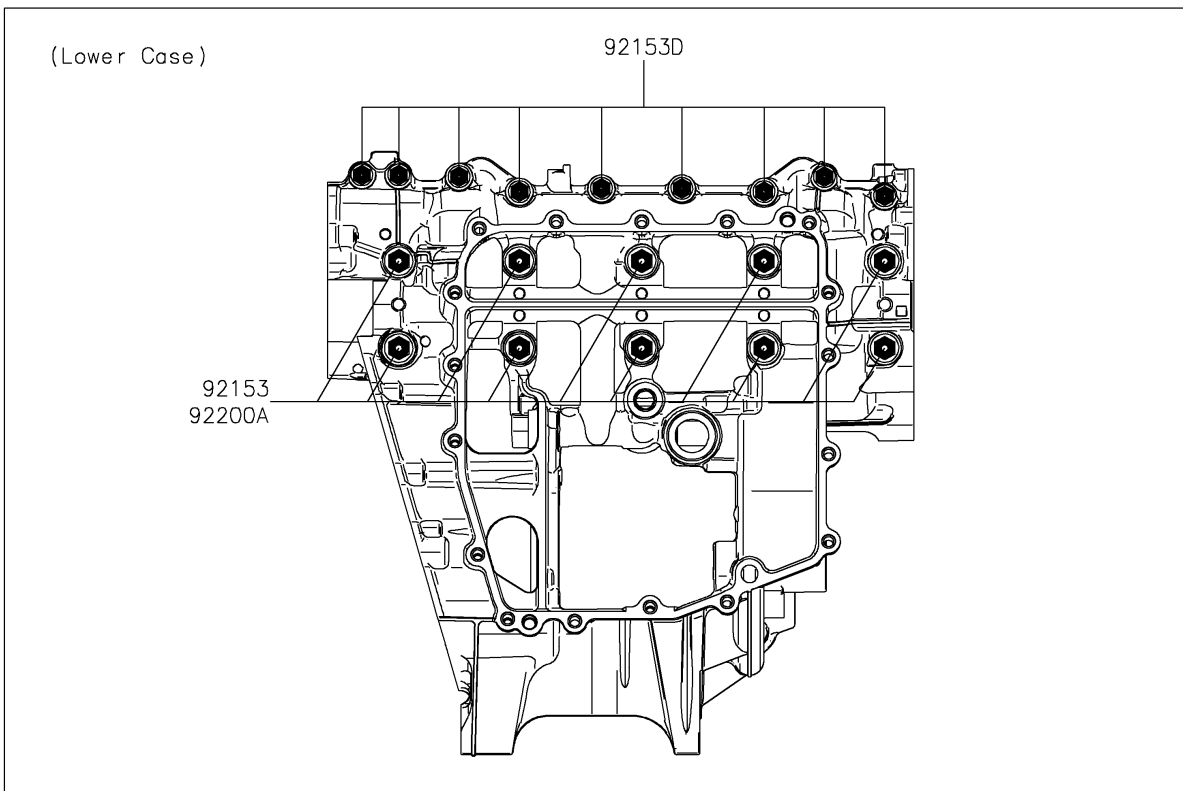

2017 NINJA[®] ZX[™]-6R ABS PARTS DIAGRAM

Crankcase Bolt Pattern

E1412

2017 NINJA® ZX™-6R ABS PARTS LIST

Crankcase Bolt Pattern

ITEM NAME	PART NUMBER	QUANTITY
BOLT,FLANGED,8X95 (Ref # 92153)	92153-1631	10
BOLT,FLANGED,8X90 (Ref # 92153A)	92153-1632	1
BOLT,FLANGED,8X75 (Ref # 92153B)	92153-1633	3
BOLT,FLANGED,6X68 (Ref # 92153C)	92153-1637	7
BOLT,FLANGED,6X50 (Ref # 92153D)	92153-1638	9
WASHER,8.2X16X1.6 (Ref # 92200)	92200-0047	4
WASHER,8.5X18X3.0 (Ref # 92200A)	92200-0153	10