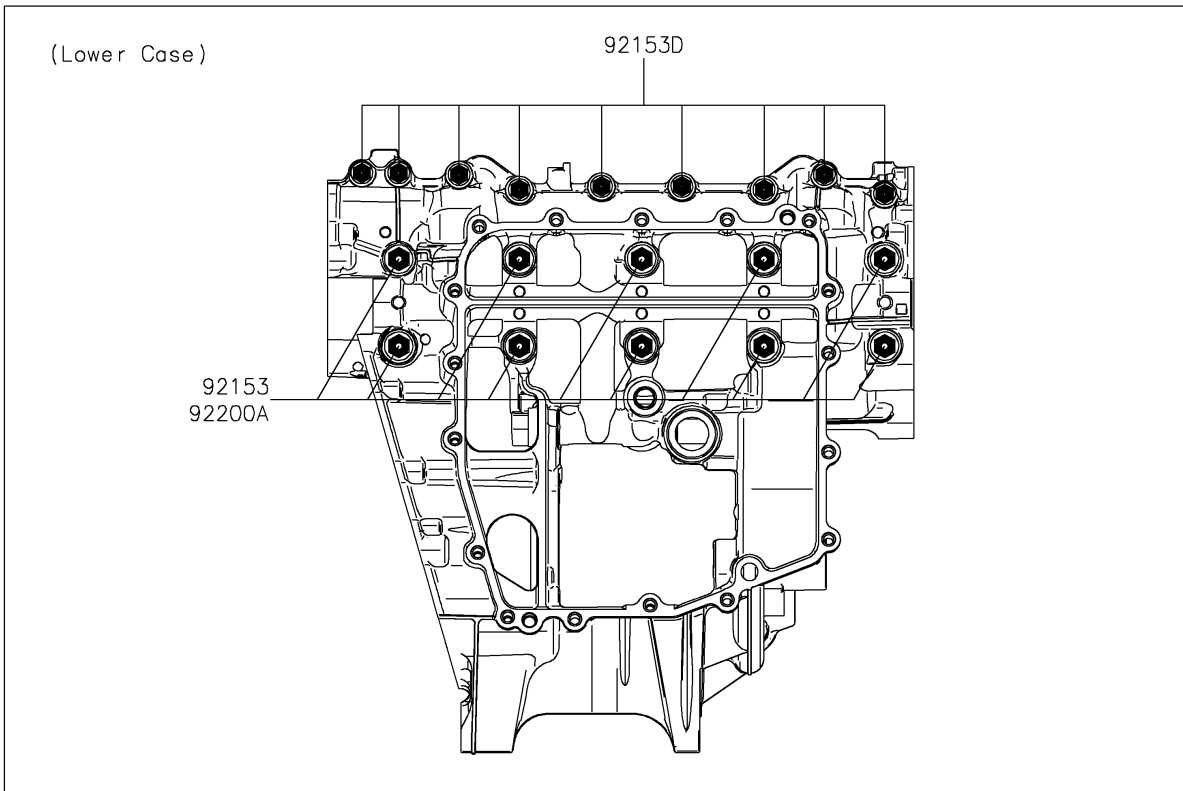

2017 Ninja ZX-6R ABS KRT Edition PARTS DIAGRAM

Crankcase Bolt Pattern

E1412

2017 Ninja ZX-6R ABS KRT Edition PARTS LIST

Crankcase Bolt Pattern

ITEM NAME	PART NUMBER	QUANTITY
BOLT,FLANGED,8X95 (Ref # 92153)	92153-1631	10
BOLT,FLANGED,8X90 (Ref # 92153A)	92153-1632	1
BOLT,FLANGED,8X75 (Ref # 92153B)	92153-1633	3
BOLT,FLANGED,6X68 (Ref # 92153C)	92153-1637	7
BOLT,FLANGED,6X50 (Ref # 92153D)	92153-1638	9
WASHER,8.2X16X1.6 (Ref # 92200)	92200-0047	4
WASHER,8.5X18X3.0 (Ref # 92200A)	92200-0153	10