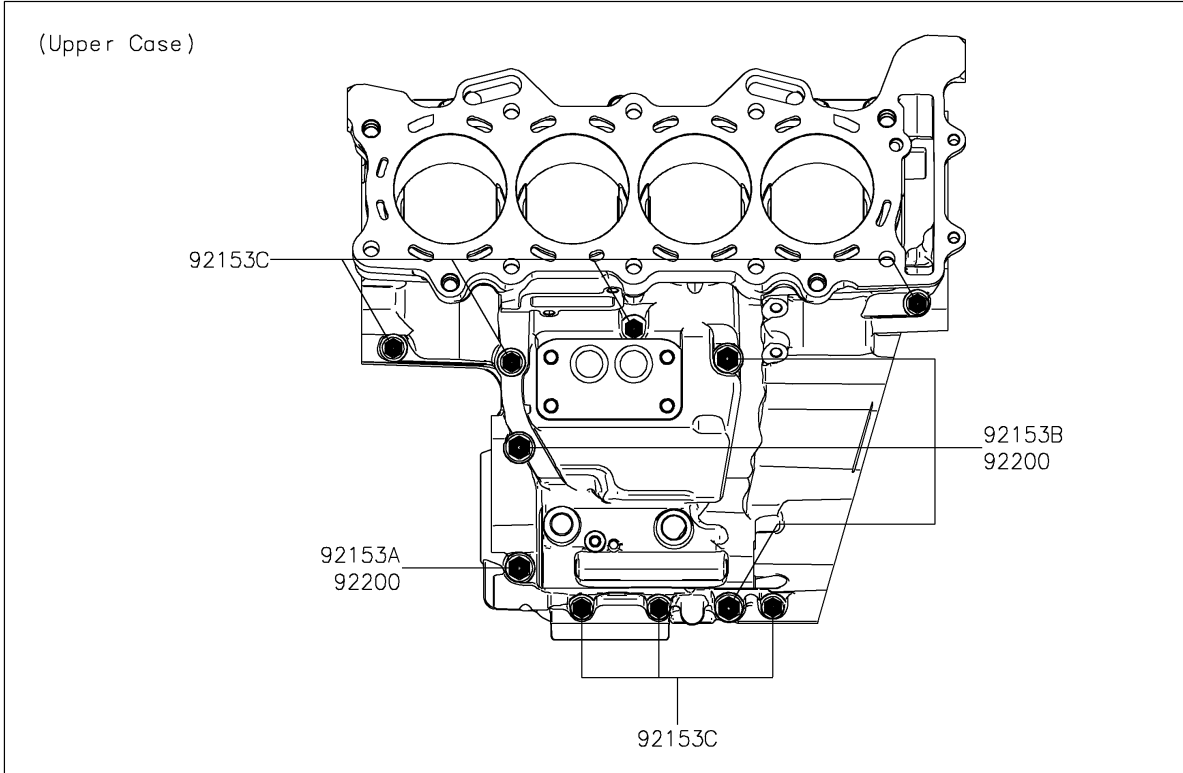

2017 Ninja ZX-6R ABS KRT Edition PARTS DIAGRAM

Crankcase Bolt Pattern

E1412

2017 Ninja ZX-6R ABS KRT Edition PARTS LIST

Crankcase Bolt Pattern

ITEM NAME	PART NUMBER	QUANTITY
BOLT,FLANGED,8X95 (Ref # 92153)	92153-1631	10
BOLT,FLANGED,8X90 (Ref # 92153A)	92153-1632	1
BOLT,FLANGED,8X75 (Ref # 92153B)	92153-1633	3
BOLT,FLANGED,6X68 (Ref # 92153C)	92153-1637	7
BOLT,FLANGED,6X50 (Ref # 92153D)	92153-1638	9
WASHER,8.2X16X1.6 (Ref # 92200)	92200-0047	4
WASHER,8.5X18X3.0 (Ref # 92200A)	92200-0153	10