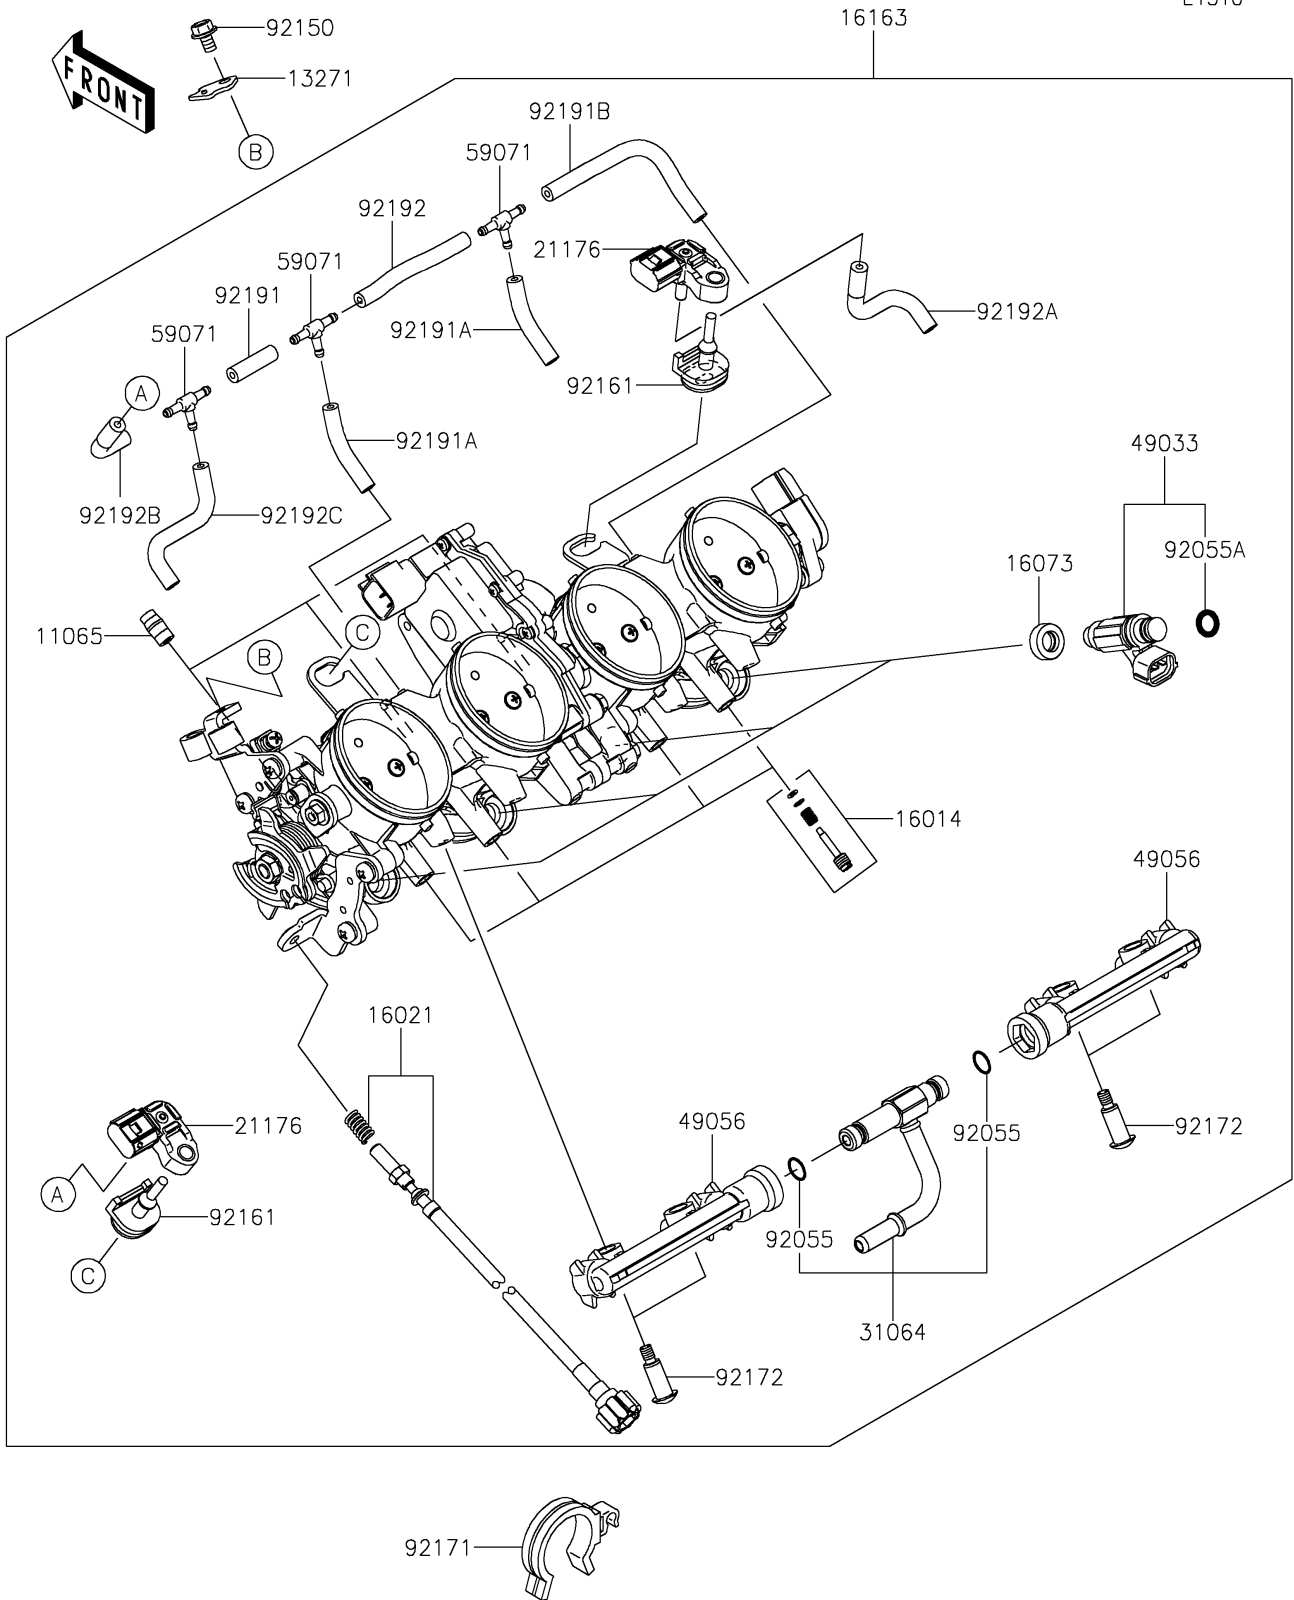

2016 Ninja ZX-6R ABS PARTS DIAGRAM

Throttle(CN,US)

E1510

2016 Ninja ZX-6R ABS PARTS LIST

Throttle(CN,US)

ITEM NAME	PART NUMBER	QUANTITY
CAP (Ref # 11065)	11065-0018	3
PLATE (Ref # 13271)	13271-0559	1
SCREW-PILOT AIR (Ref # 16014)	16014-0002	4
INSULATOR (Ref # 16073)	16073-3707	4
THROTTLE-ASSY,TTK38 (Ref # 16163)	16163-0772	1
NOZZLE-INJECTION (Ref # 49033)	49033-0012	4
SCREW-THROTTLE STOP (Ref # 16021)	16021-0028	1
SENSOR,PRESSURE (Ref # 21176)	21176-0111	2
PIPE-COMP (Ref # 31064)	31064-0622	1
PIPE-INJECTION (Ref # 49056)	49056-0014	2
JOINT,3WAY,T (Ref # 59071)	59071-3752	3
RING-O (Ref # 92055)	92055-0064	2
RING-O,INJECTION NOZZLE (Ref # 92055A)	92055-1622	4
BOLT,5X8 (Ref # 92150)	92150-1406	1
DAMPER (Ref # 92161)	92161-0673	2
CLAMP (Ref # 92171)	92171-0359	1
SCREW,PIPE INJECTION (Ref # 92172)	92172-0064	4
TUBE,3X7X25 (Ref # 92191)	92191-0020	1
TUBE,3X7X40 (Ref # 92191A)	92191-0022	2
TUBE,3X7X100 (Ref # 92191B)	92191-0023	1
TUBE,3X7X72 (Ref # 92192)	92192-0739	1
TUBE,THROBO RH-SENSOR (Ref # 92192A)	92192-0840	1
TUBE,THROBO LH-JOINT (Ref # 92192B)	92192-0841	1
TUBE,SENSOR-JOINT (Ref # 92192C)	92192-0842	1