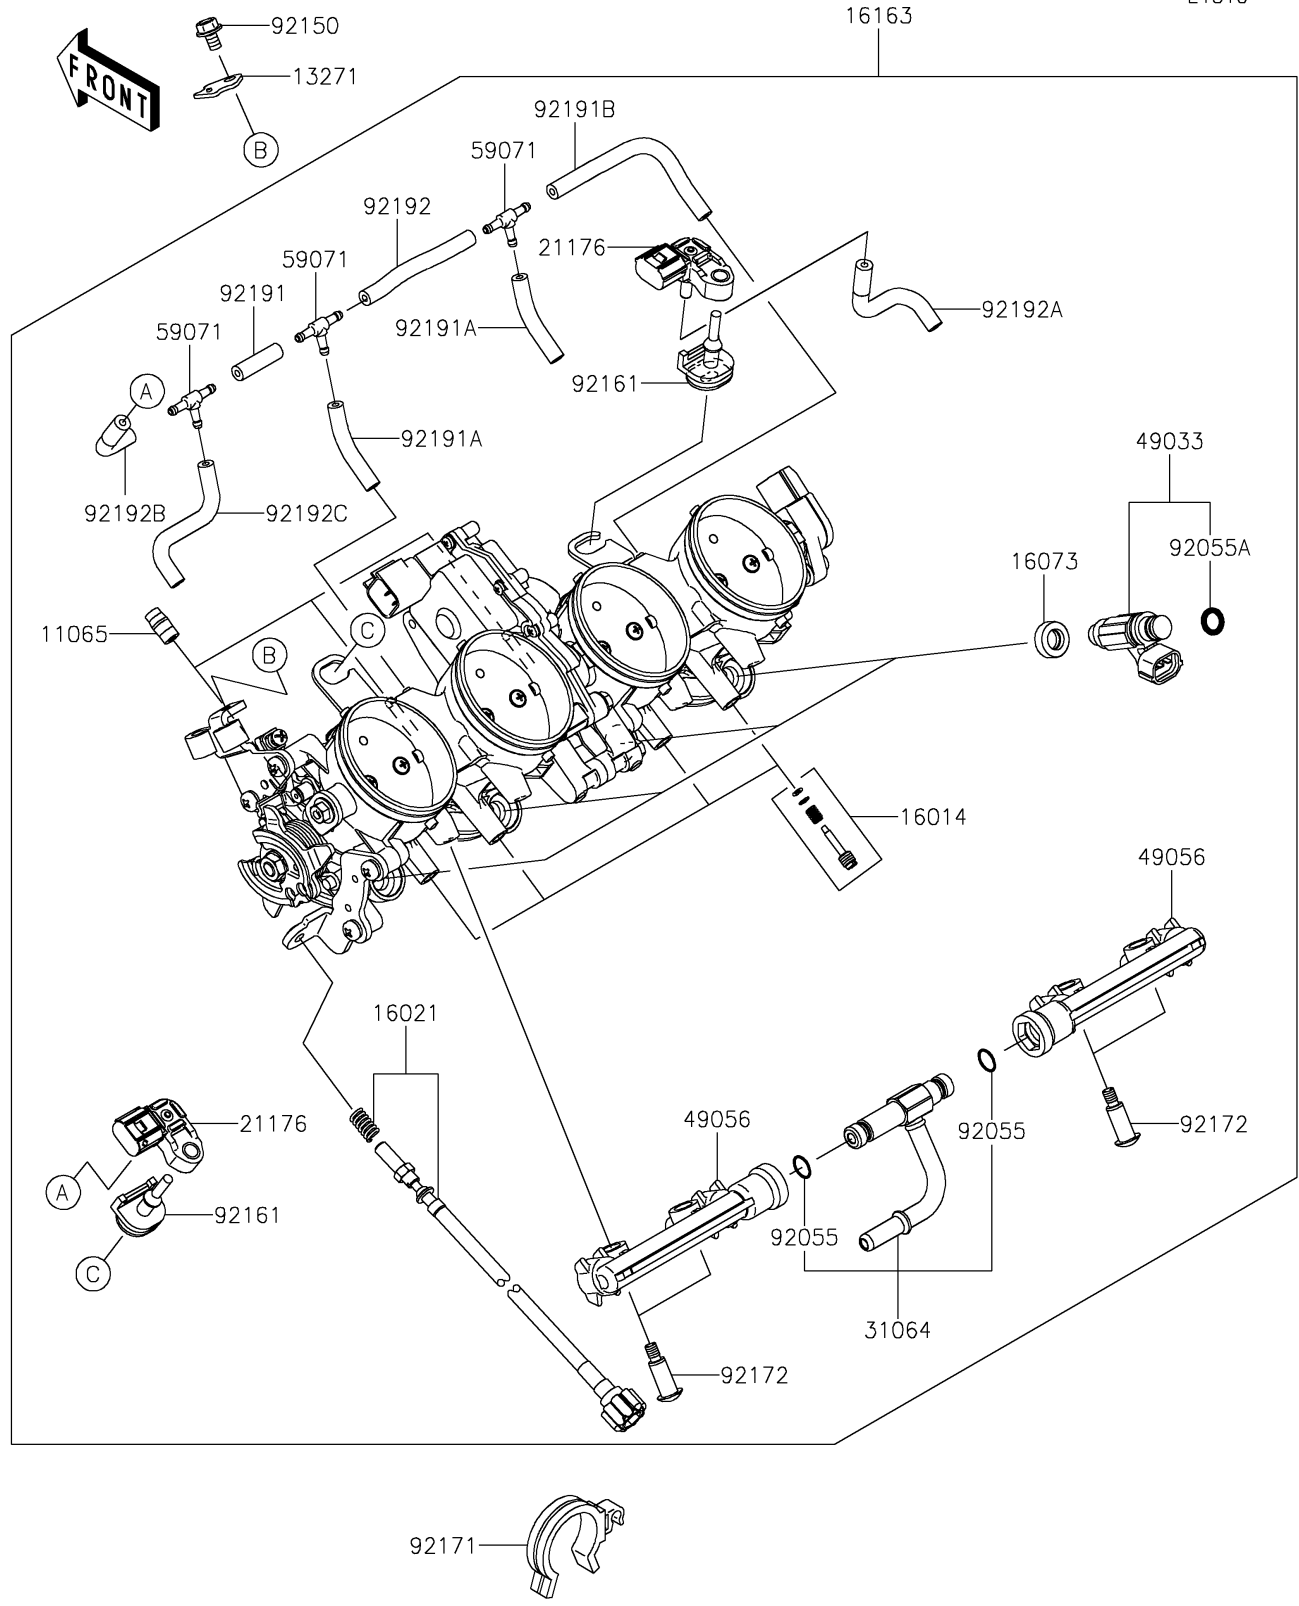

2017 Ninja ZX-6R ABS KRT Edition PARTS DIAGRAM

Throttle(CN,US)

E1510

2017 Ninja ZX-6R ABS KRT Edition PARTS LIST

Throttle(CN,US)

ITEM NAME	PART NUMBER	QUANTITY
SCREW-THROTTLE STOP (Ref # 16021)	16021-0028	1
SENSOR,PRESSURE (Ref # 21176)	21176-0111	2
PIPE-COMP (Ref # 31064)	31064-0622	1
PIPE-INJECTION (Ref # 49056)	49056-0014	2
JOINT,3WAY,T (Ref # 59071)	59071-3752	3
RING-O (Ref # 92055)	92055-0064	2
RING-O,INJECTION NOZZLE (Ref # 92055A)	92055-1622	4
BOLT,5X8 (Ref # 92150)	92150-1406	1
DAMPER (Ref # 92161)	92161-0673	2
CLAMP (Ref # 92171)	92171-0359	1
SCREW,PIPE INJECTION (Ref # 92172)	92172-0064	4
TUBE,3X7X25 (Ref # 92191)	92191-0020	1
TUBE,3X7X40 (Ref # 92191A)	92191-0022	2
TUBE,3X7X100 (Ref # 92191B)	92191-0023	1
TUBE,3X7X72 (Ref # 92192)	92192-0739	1
TUBE,THROBO RH-SENSOR (Ref # 92192A)	92192-0840	1
TUBE,THROBO LH-JOINT (Ref # 92192B)	92192-0841	1
TUBE,SENSOR-JOINT (Ref # 92192C)	92192-0842	1
CAP (Ref # 11065)	11065-0018	3
PLATE (Ref # 13271)	13271-0559	1
SCREW-PILOT AIR (Ref # 16014)	16014-0002	4
INSULATOR (Ref # 16073)	16073-3707	4
THROTTLE-ASSY,TTK38 (Ref # 16163)	16163-0772	1
NOZZLE-INJECTION (Ref # 49033)	49033-0012	4