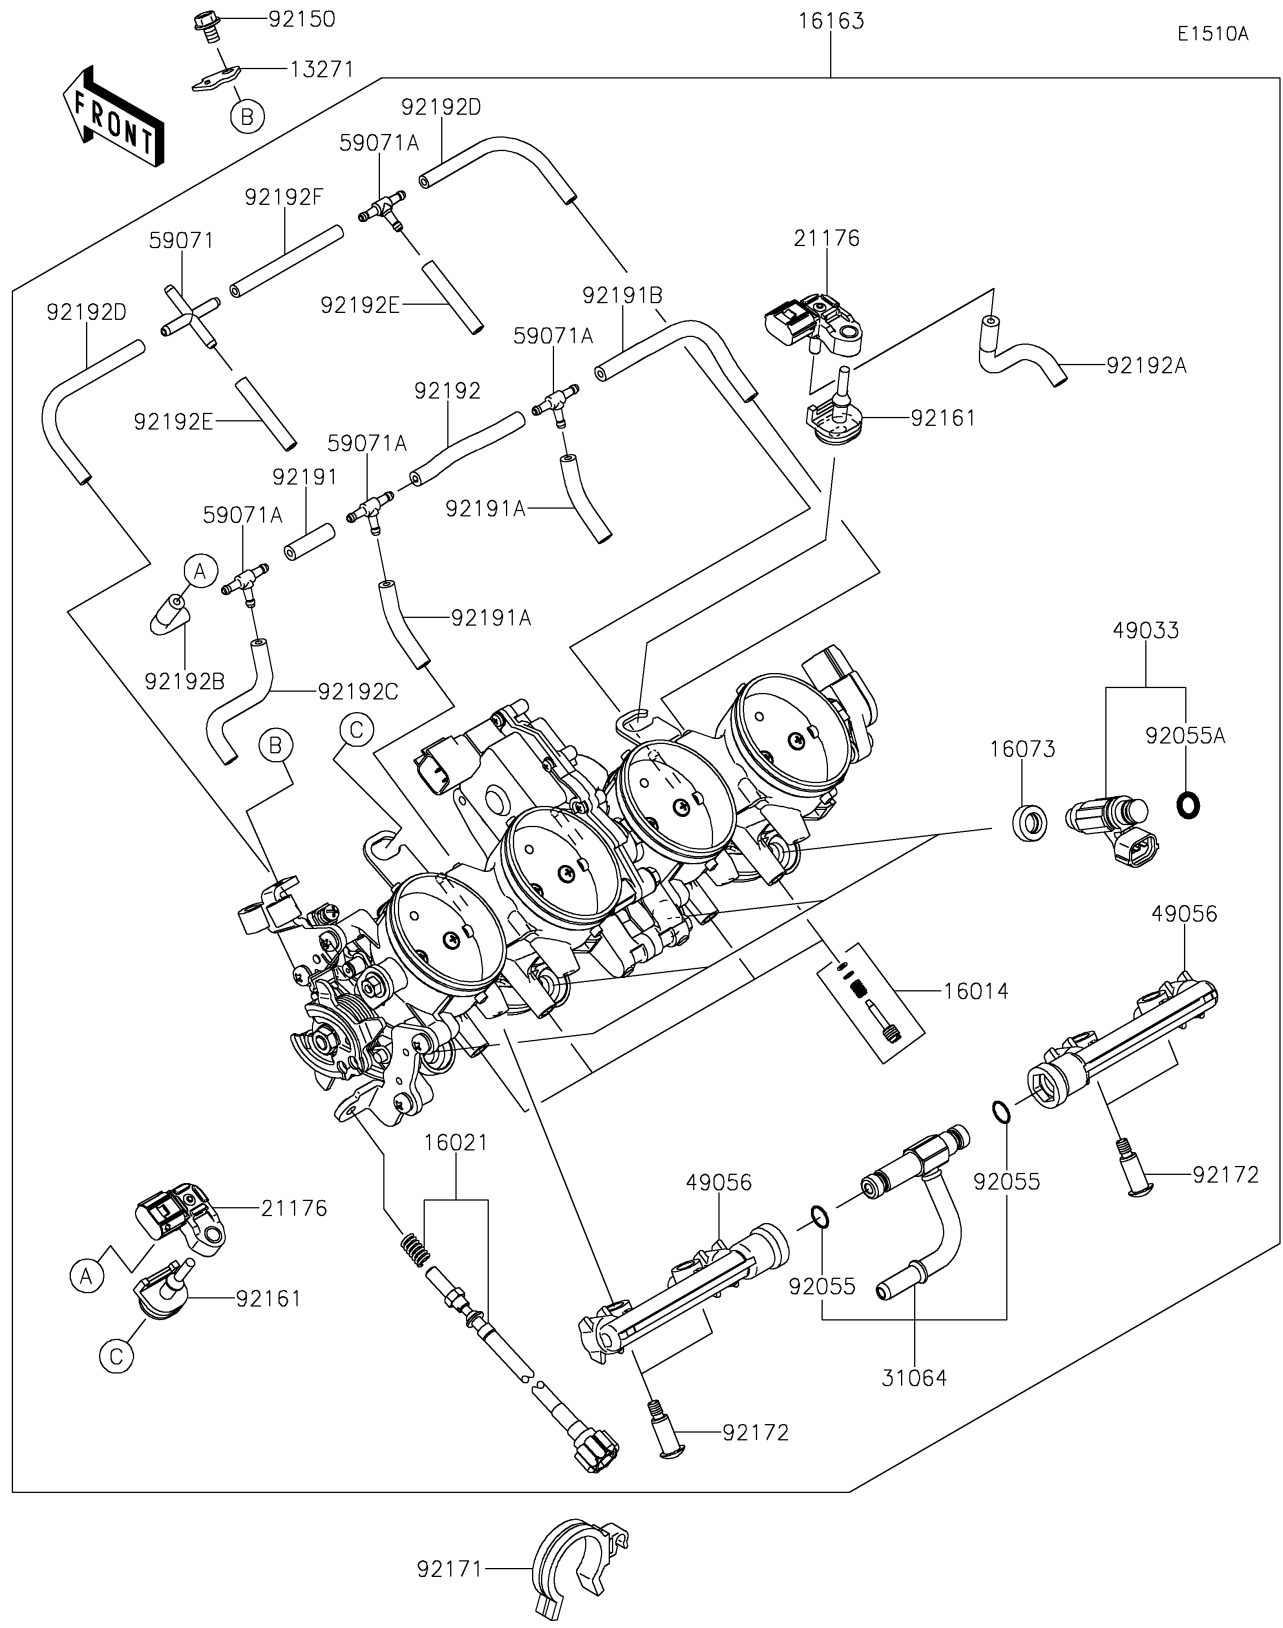

2017 Ninja ZX-6R ABS KRT Edition PARTS DIAGRAM

Throttle(CA)

2017 Ninja ZX-6R ABS KRT Edition PARTS LIST

Throttle(CA)

ITEM NAME	PART NUMBER	QUANTITY
PLATE (Ref # 13271)	13271-0559	1
SCREW-PILOT AIR (Ref # 16014)	16014-0002	4
SCREW-THROTTLE STOP (Ref # 16021)	16021-0028	1
INSULATOR (Ref # 16073)	16073-3707	4
THROTTLE-ASSY (Ref # 16163)	16163-0773	1
SENSOR,PRESSURE (Ref # 21176)	21176-0111	2
PIPE-COMP (Ref # 31064)	31064-0622	1
NOZZLE-INJECTION (Ref # 49033)	49033-0012	4
PIPE-INJECTION (Ref # 49056)	49056-0014	2
JOINT,4WAY (Ref # 59071)	59071-0014	1
JOINT,3WAY,T (Ref # 59071A)	59071-3752	4
RING-O (Ref # 92055)	92055-0064	2
RING-O,INJECTION NOZZLE (Ref # 92055A)	92055-1622	4
BOLT,5X8 (Ref # 92150)	92150-1406	1
DAMPER (Ref # 92161)	92161-0673	2
CLAMP (Ref # 92171)	92171-0359	1
SCREW,PIPE INJECTION (Ref # 92172)	92172-0064	4
TUBE,3X7X25 (Ref # 92191)	92191-0020	1
TUBE,3X7X40 (Ref # 92191A)	92191-0022	2
TUBE,3X7X100 (Ref # 92191B)	92191-0023	1
TUBE,3X7X72 (Ref # 92192)	92192-0739	1
TUBE,THROBO RH-SENSOR (Ref # 92192A)	92192-0840	1
TUBE,THROBO LH-JOINT (Ref # 92192B)	92192-0841	1
TUBE,SENSOR-JOINT (Ref # 92192C)	92192-0842	1
TUBE,3X6X100 (Ref # 92192D)	92192-1258	2
TUBE,3X6X40 (Ref # 92192E)	92192-1259	2
TUBE,3X6X70 (Ref # 92192F)	92192-1260	1