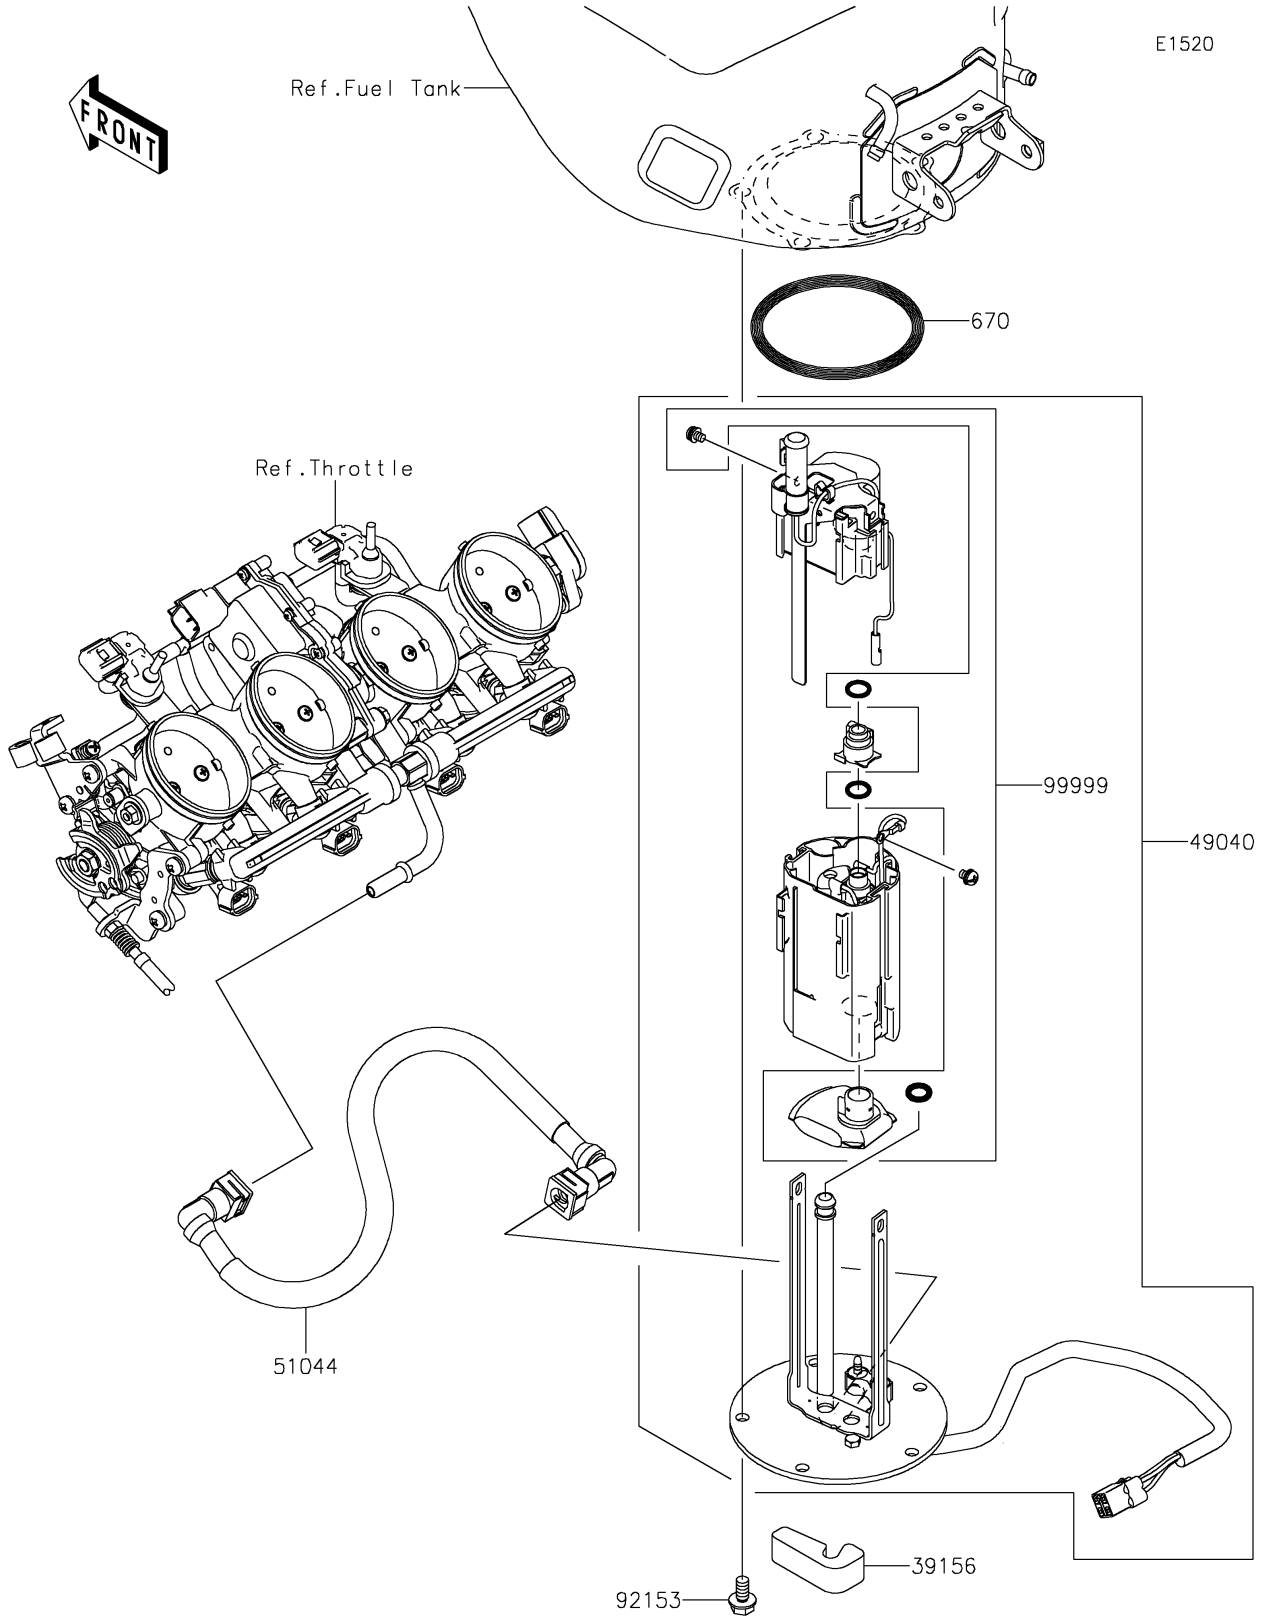

2016 Ninja ZX-6R ABS PARTS DIAGRAM

Fuel Pump

2016 Ninja ZX-6R ABS PARTS LIST

Fuel Pump

ITEM NAME	PART NUMBER	QUANTITY
PAD,FUEL PUMP (Ref # 39156)	39156-0991	1
PUMP-FUEL (Ref # 49040)	49040-0023	1
TUBE-ASSY,FUEL (Ref # 51044)	51044-0745	1
O RING (Ref # 670)	670E5075	1
BOLT,FLANGED,6X12 (Ref # 92153)	92153-1295	5
KIT,FUEL FILTER (Ref # 99999)	99999-0521	1