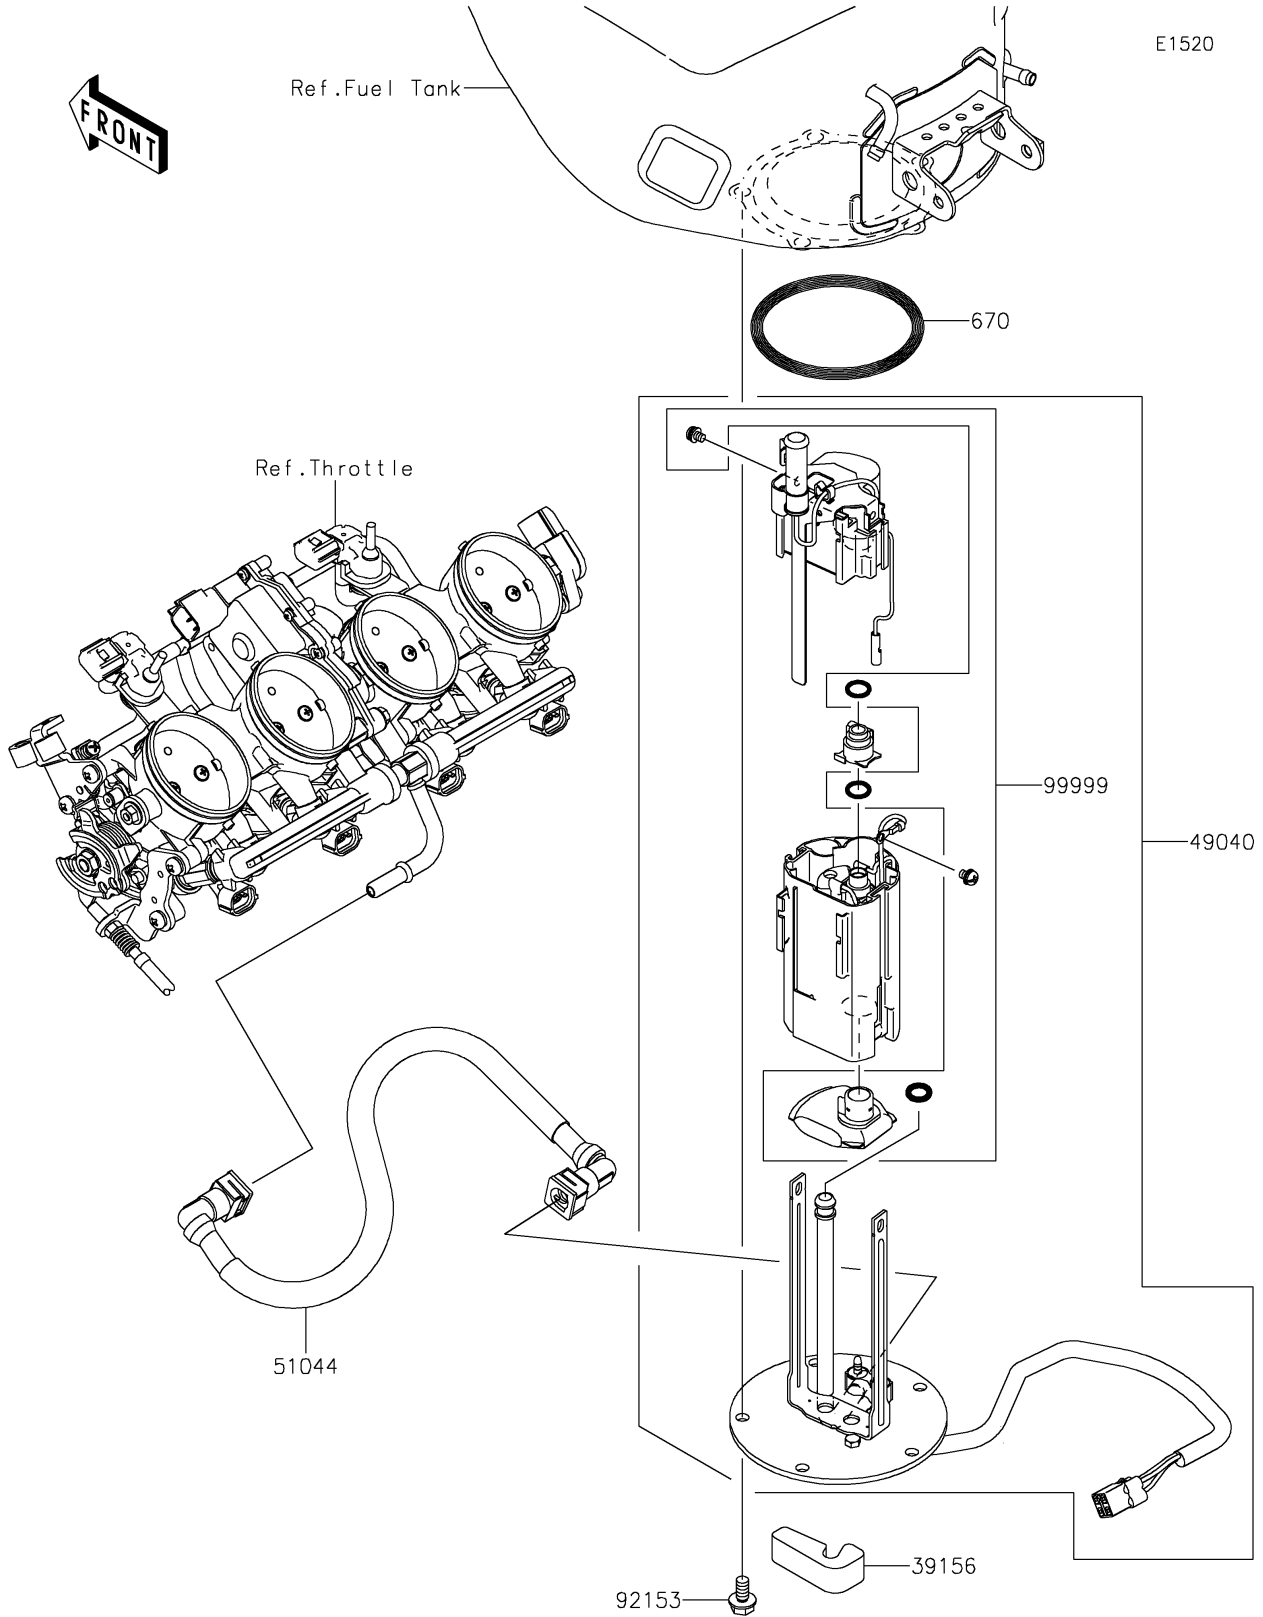

2017 NINJA® ZX™-6R ABS PARTS DIAGRAM

Fuel Pump

2017 NINJA® ZX™-6R ABS PARTS LIST

Fuel Pump

ITEM NAME	PART NUMBER	QUANTITY
PAD,FUEL PUMP (Ref # 39156)	39156-0991	1
PUMP-FUEL (Ref # 49040)	49040-0023	1
TUBE-ASSY,FUEL (Ref # 51044)	51044-0745	1
O RING (Ref # 670)	670E5075	1
BOLT,FLANGED,6X12 (Ref # 92153)	92153-1295	5
KIT,FUEL FILTER (Ref # 99999)	99999-0521	1