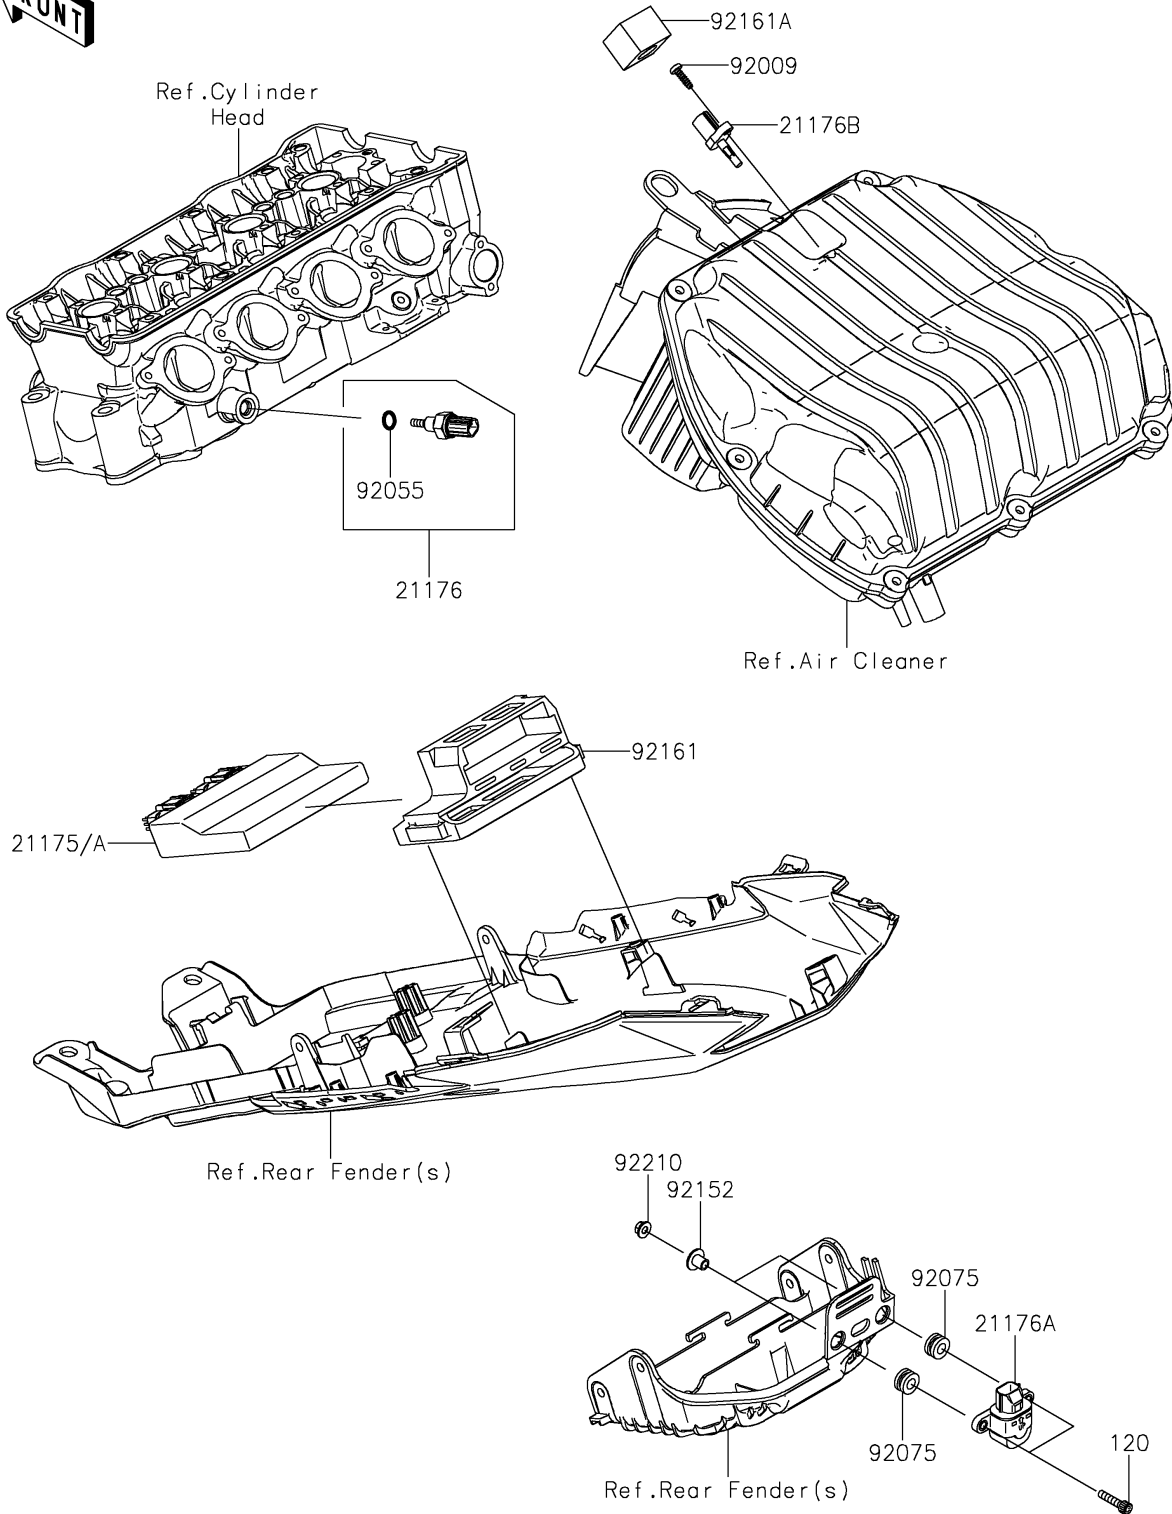

2017 Ninja ZX-6R ABS KRT Edition PARTS DIAGRAM

Fuel Injection

E1530

2017 Ninja ZX-6R ABS KRT Edition PARTS LIST

Fuel Injection

ITEM NAME	PART NUMBER	QUANTITY
BOLT-SOCKET,5X22 (Ref # 120)	120CB0522	2
CONTROL UNIT-ELECTRONIC (Ref # 21175)	21175-0810	1
CONTROL UNIT-ELECTRONIC (Ref # 21175A)	21175-0812	1
SENSOR,WATER TEMP (Ref # 21176)	21176-0009	1
SENSOR,VEHICLE-DOWN (Ref # 21176A)	21176-0026	1
SENSOR,AIR TEMPERATURE (Ref # 21176B)	21176-0048	1
SCREW,TAPPING,5X16 (Ref # 92009)	92009-1984	1
RING-O,9.5X1.9 (Ref # 92055)	92055-0016	1
DAMPER (Ref # 92075)	92075-1912	2
COLLAR (Ref # 92152)	92152-0134	2
DAMPER (Ref # 92161)	92161-0356	1
DAMPER (Ref # 92161A)	92161-1525	1
NUT,FLANGED,5MM (Ref # 92210)	92210-0007	2