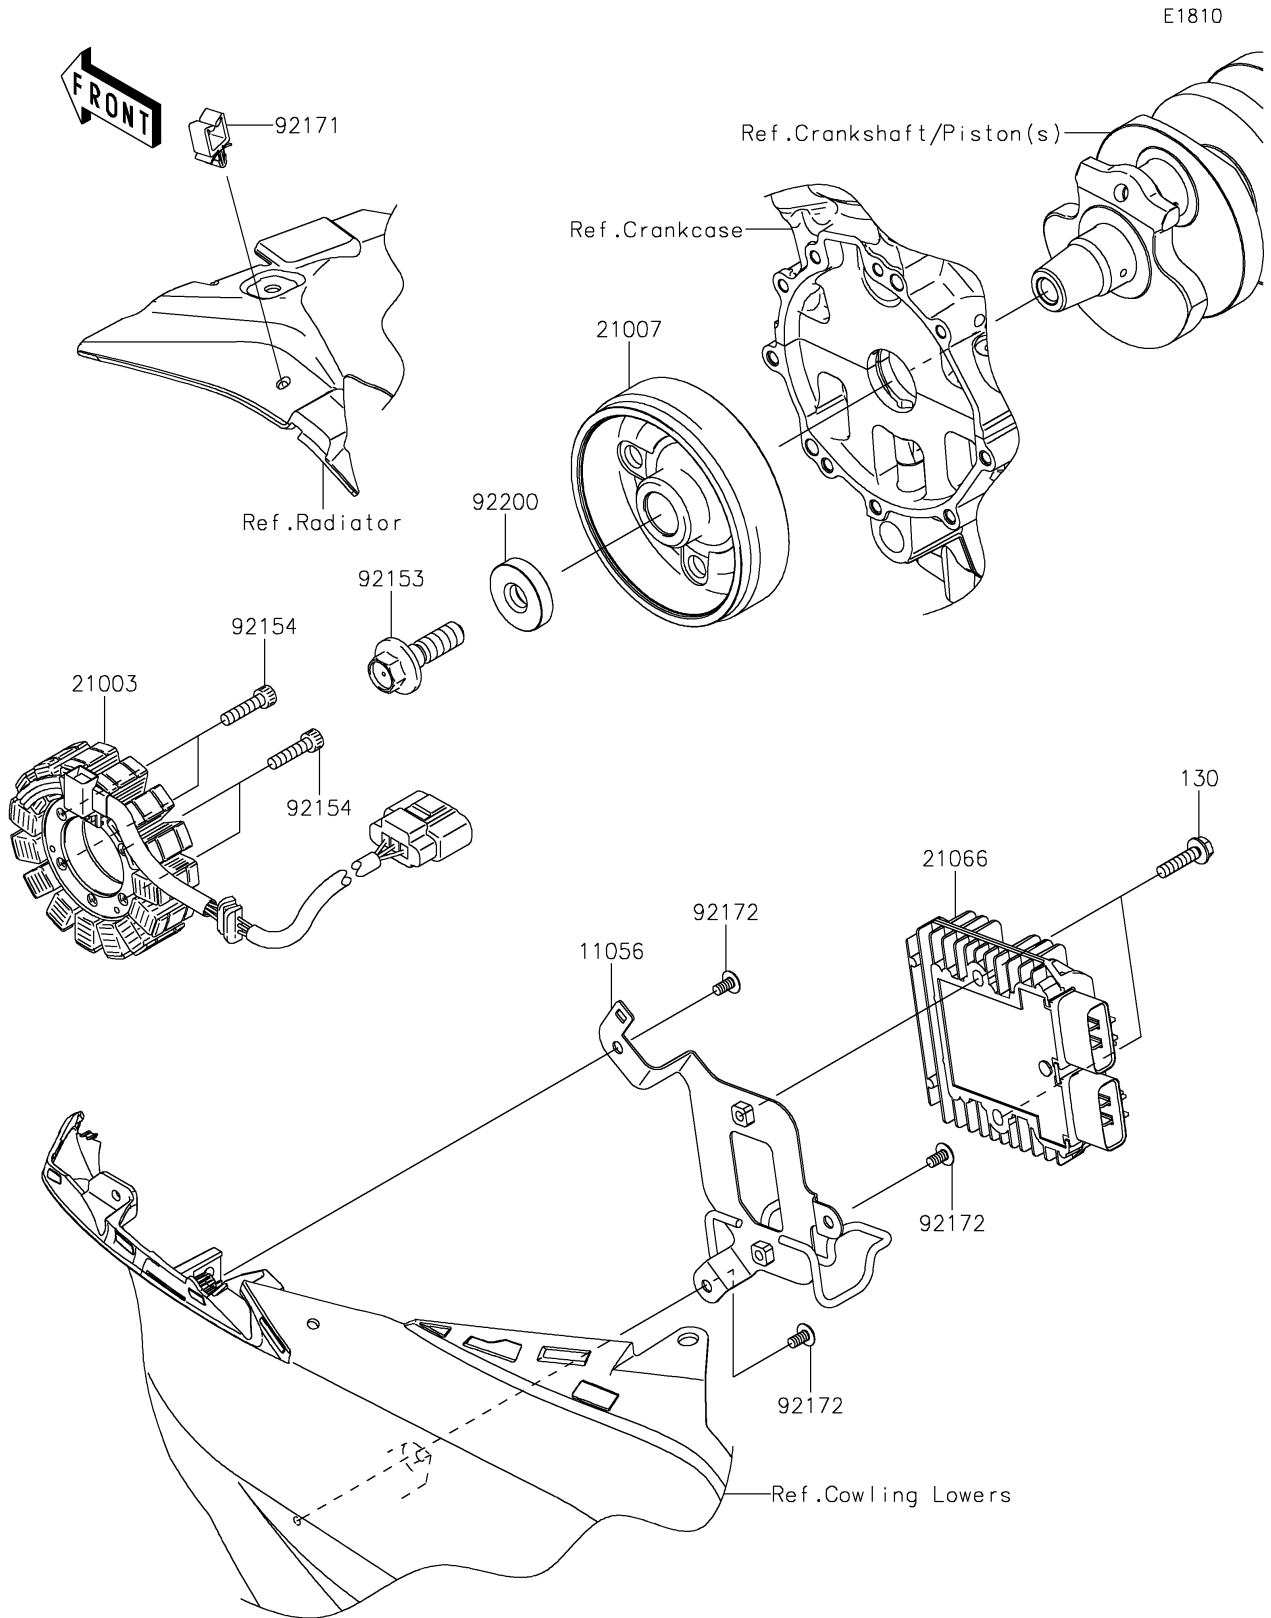

# 2016 Ninja ZX-6R ABS PARTS DIAGRAM

Generator

## 2016 Ninja ZX-6R ABS PARTS LIST

### Generator

ITEM NAME	PART NUMBER	QUANTITY
BRACKET,REGULATOR (Ref # 11056)	11056-2283	1
BOLT-FLANGED,6X25 (Ref # 130)	130BA0625	2
STATOR (Ref # 21003)	21003-0107	1
ROTOR (Ref # 21007)	21007-0123	1
REGULATOR-VOLTAGE (Ref # 21066)	21066-0730	1
BOLT,12X40 (Ref # 92153)	92153-1855	1
BOLT,SOCKET,6X25 (Ref # 92154)	92154-0477	4
CLAMP (Ref # 92171)	92171-0290	1
SCREW,TAPPING,5X10 (Ref # 92172)	92172-0262	3
WASHER,12X36X8 (Ref # 92200)	92200-1249	1