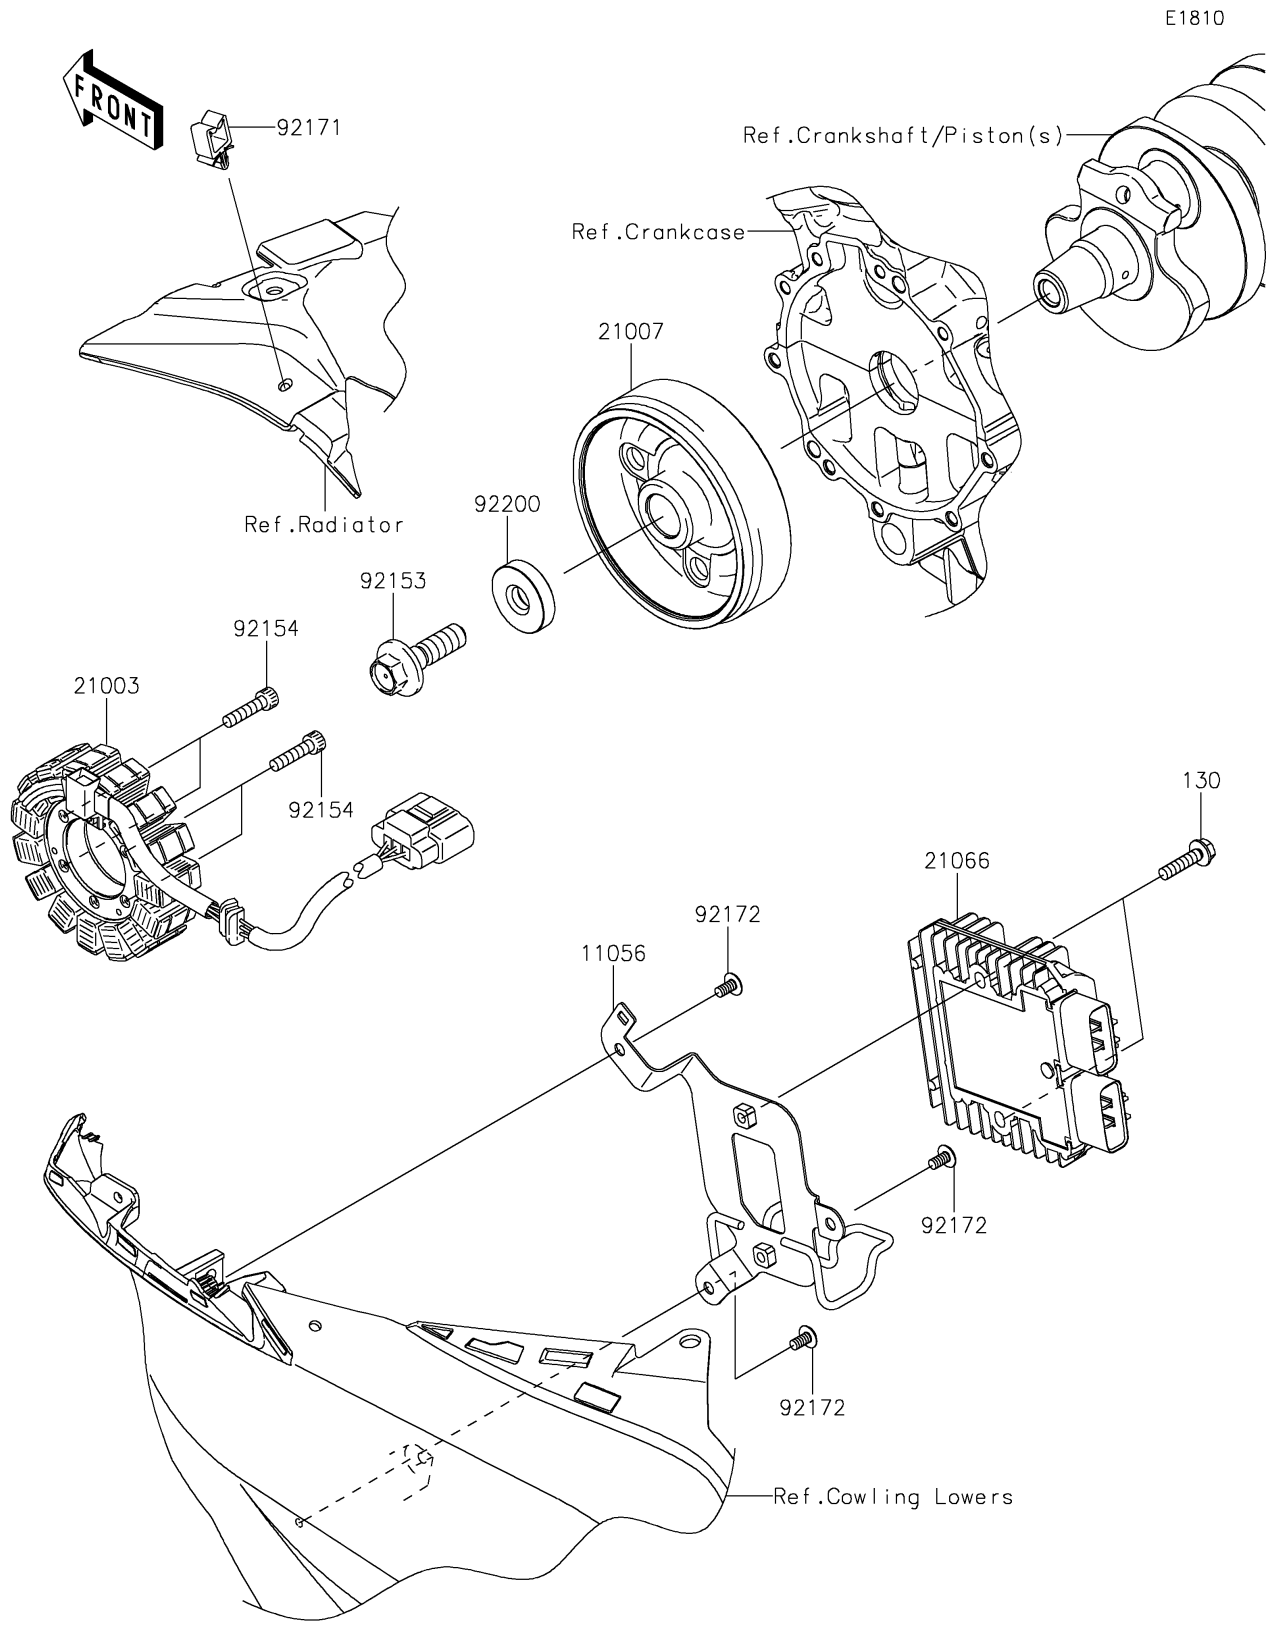

2017 Ninja ZX-6R ABS KRT Edition PARTS DIAGRAM

Generator

2017 Ninja ZX-6R ABS KRT Edition PARTS LIST

Generator

ITEM NAME	PART NUMBER	QUANTITY
BRACKET,REGULATOR (Ref # 11056)	11056-2283	1
BOLT-FLANGED,6X25 (Ref # 130)	130BA0625	2
STATOR (Ref # 21003)	21003-0107	1
ROTOR (Ref # 21007)	21007-0123	1
REGULATOR-VOLTAGE (Ref # 21066)	21066-0730	1
BOLT,12X40 (Ref # 92153)	92153-1855	1
BOLT,SOCKET,6X25 (Ref # 92154)	92154-0477	4
CLAMP (Ref # 92171)	92171-0290	1
SCREW,TAPPING,5X10 (Ref # 92172)	92172-0262	3
WASHER,12X36X8 (Ref # 92200)	92200-1249	1