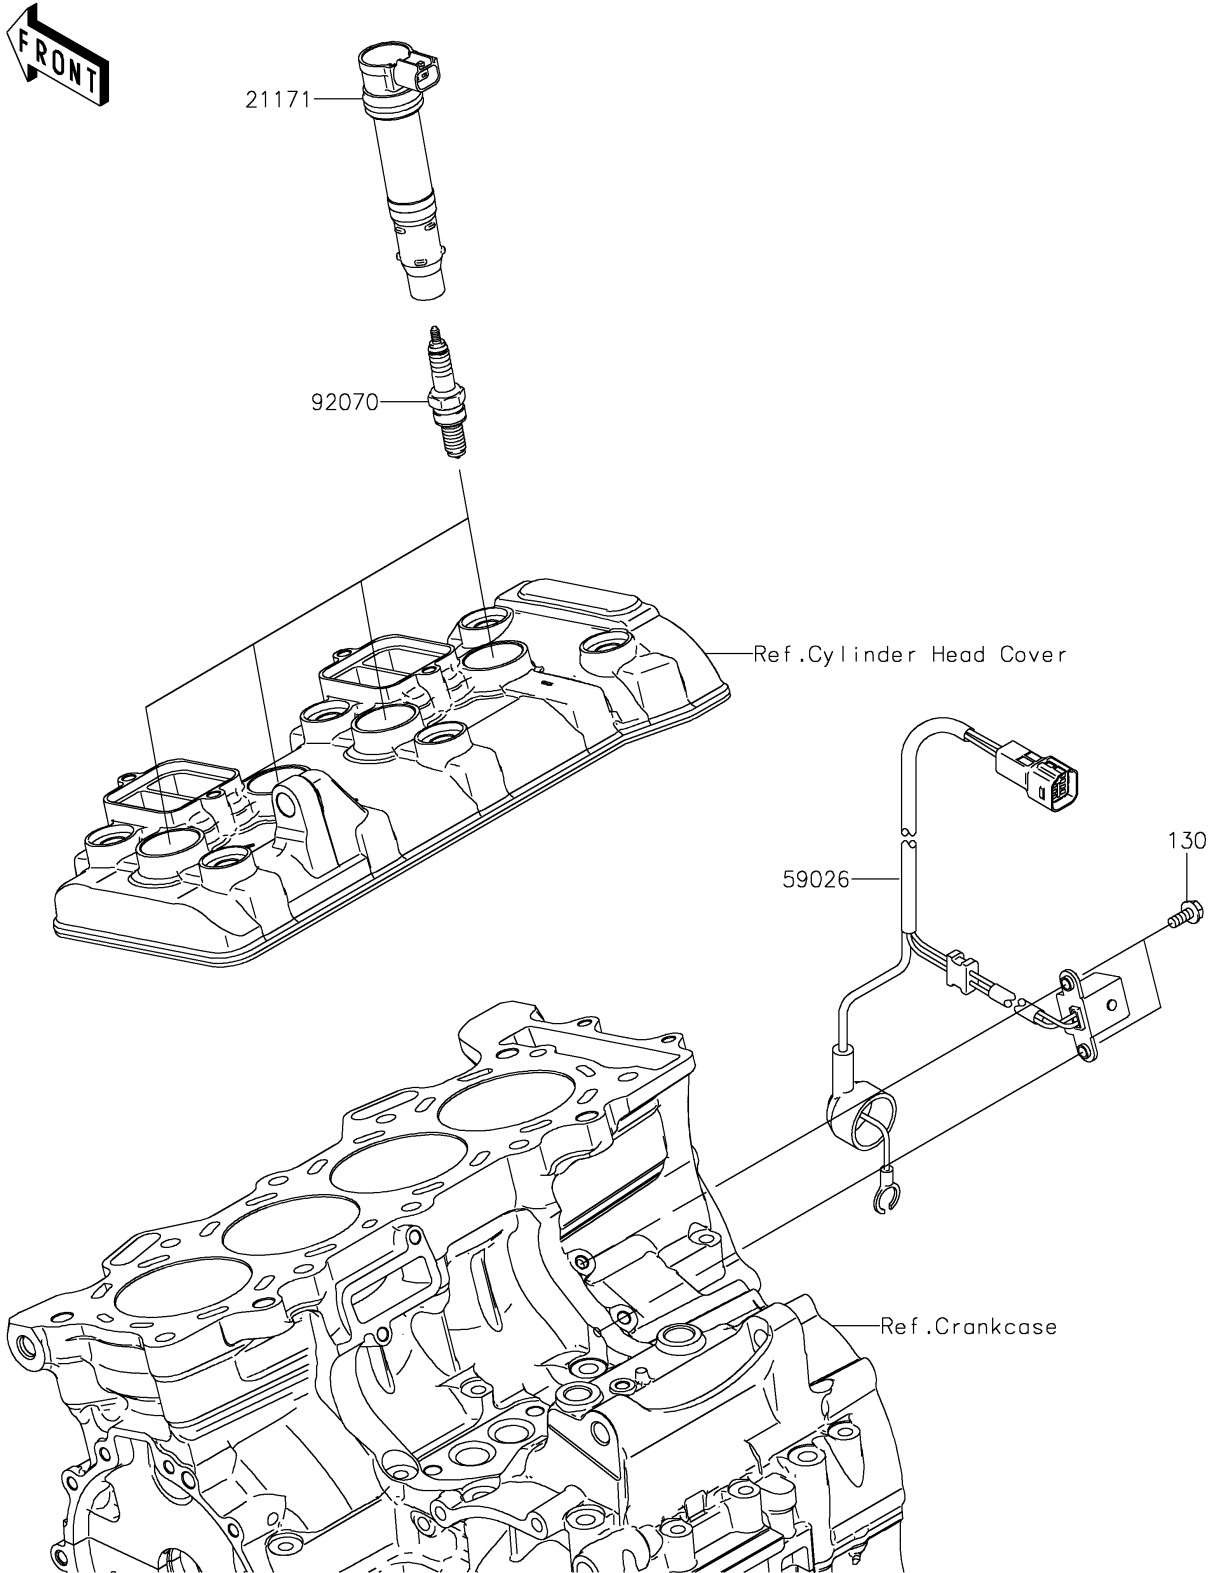

# 2016 Ninja ZX-6R ABS KRT Edition PARTS DIAGRAM

Ignition System

E1830

## 2016 Ninja ZX-6R ABS KRT Edition PARTS LIST

### Ignition System

ITEM NAME	PART NUMBER	QUANTITY
BOLT-FLANGED,5X12 (Ref # 130)	130BA0512	2
COIL-ASSY-IGNITION (Ref # 21171)	21171-0021	4
COIL-PULSING (Ref # 59026)	59026-0039	1
PLUG-SPARK,CR9E(NGK) (Ref # 92070)	92070-1266	4