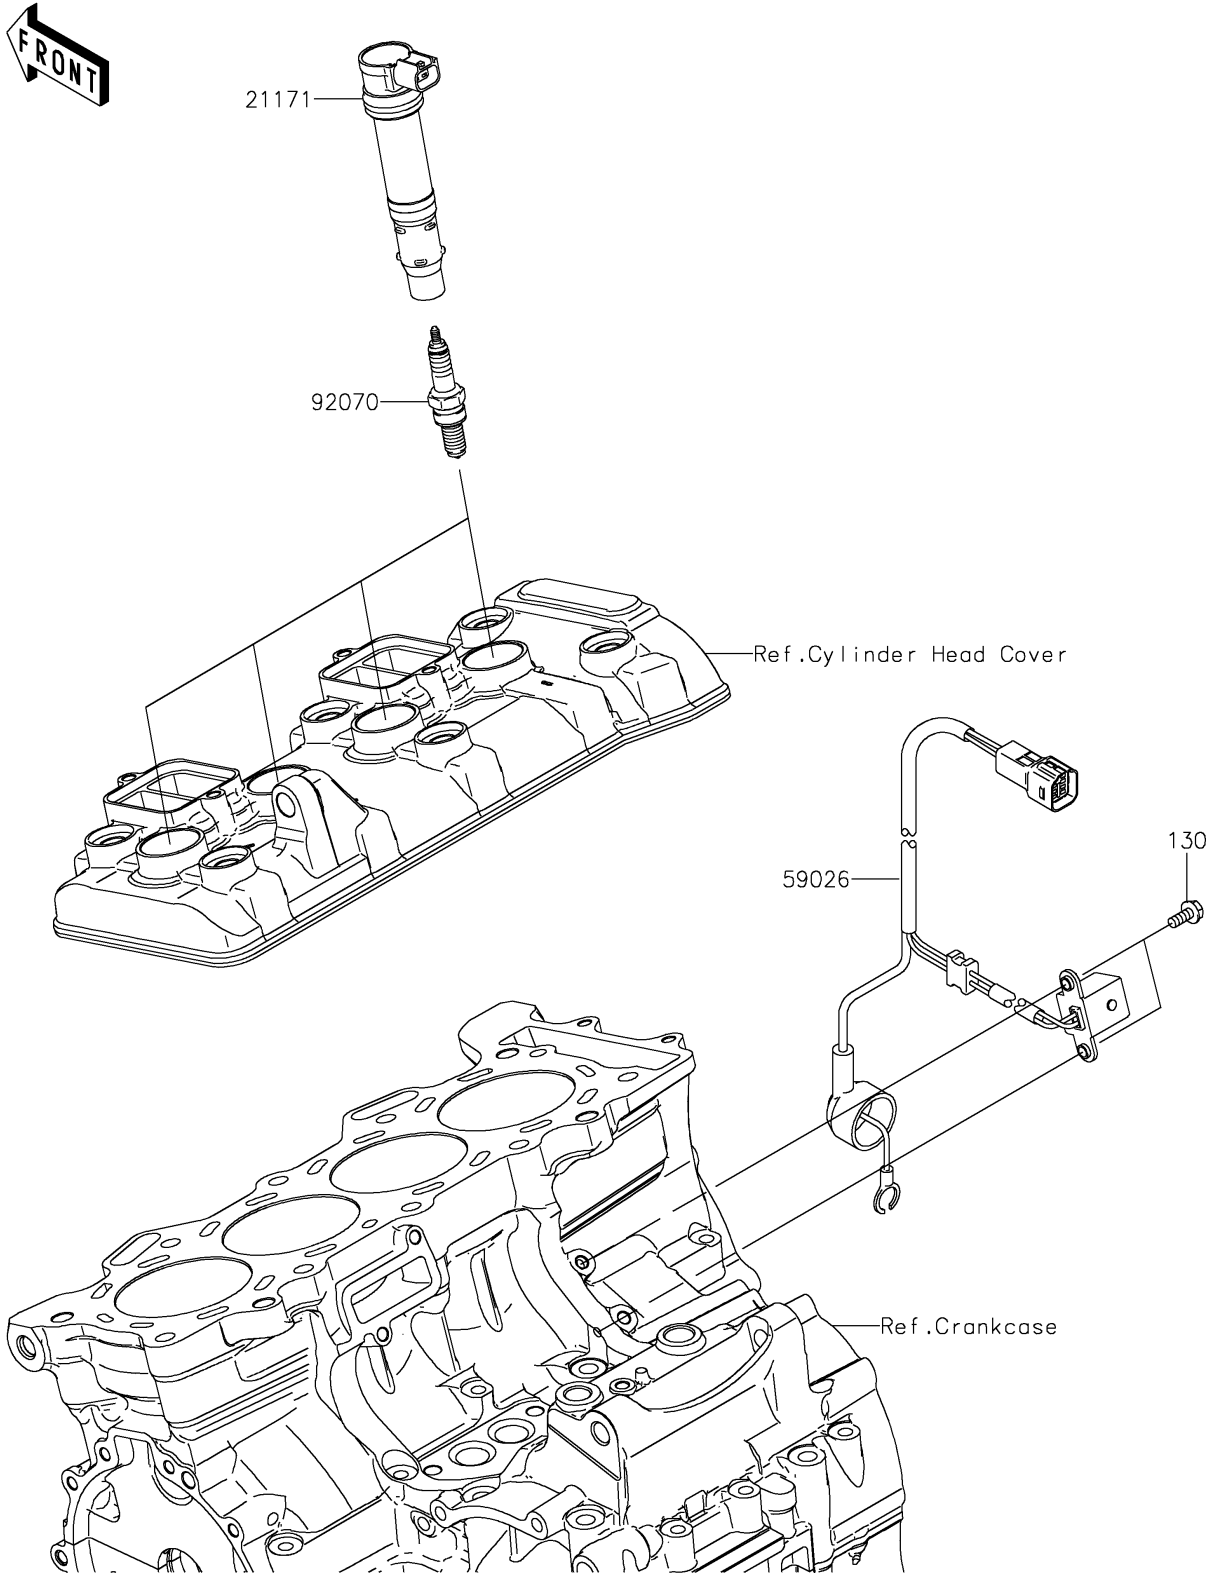

# 2017 NINJA® ZX™ -6R ABS PARTS DIAGRAM

Ignition System

E1830

## 2017 NINJA® ZX™-6R ABS PARTS LIST

### Ignition System

ITEM NAME	PART NUMBER	QUANTITY
BOLT-FLANGED,5X12 (Ref # 130)	130BA0512	2
COIL-ASSY-IGNITION (Ref # 21171)	21171-0021	4
COIL-PULSING (Ref # 59026)	59026-0039	1
PLUG-SPARK,CR9E(NGK) (Ref # 92070)	92070-1266	4