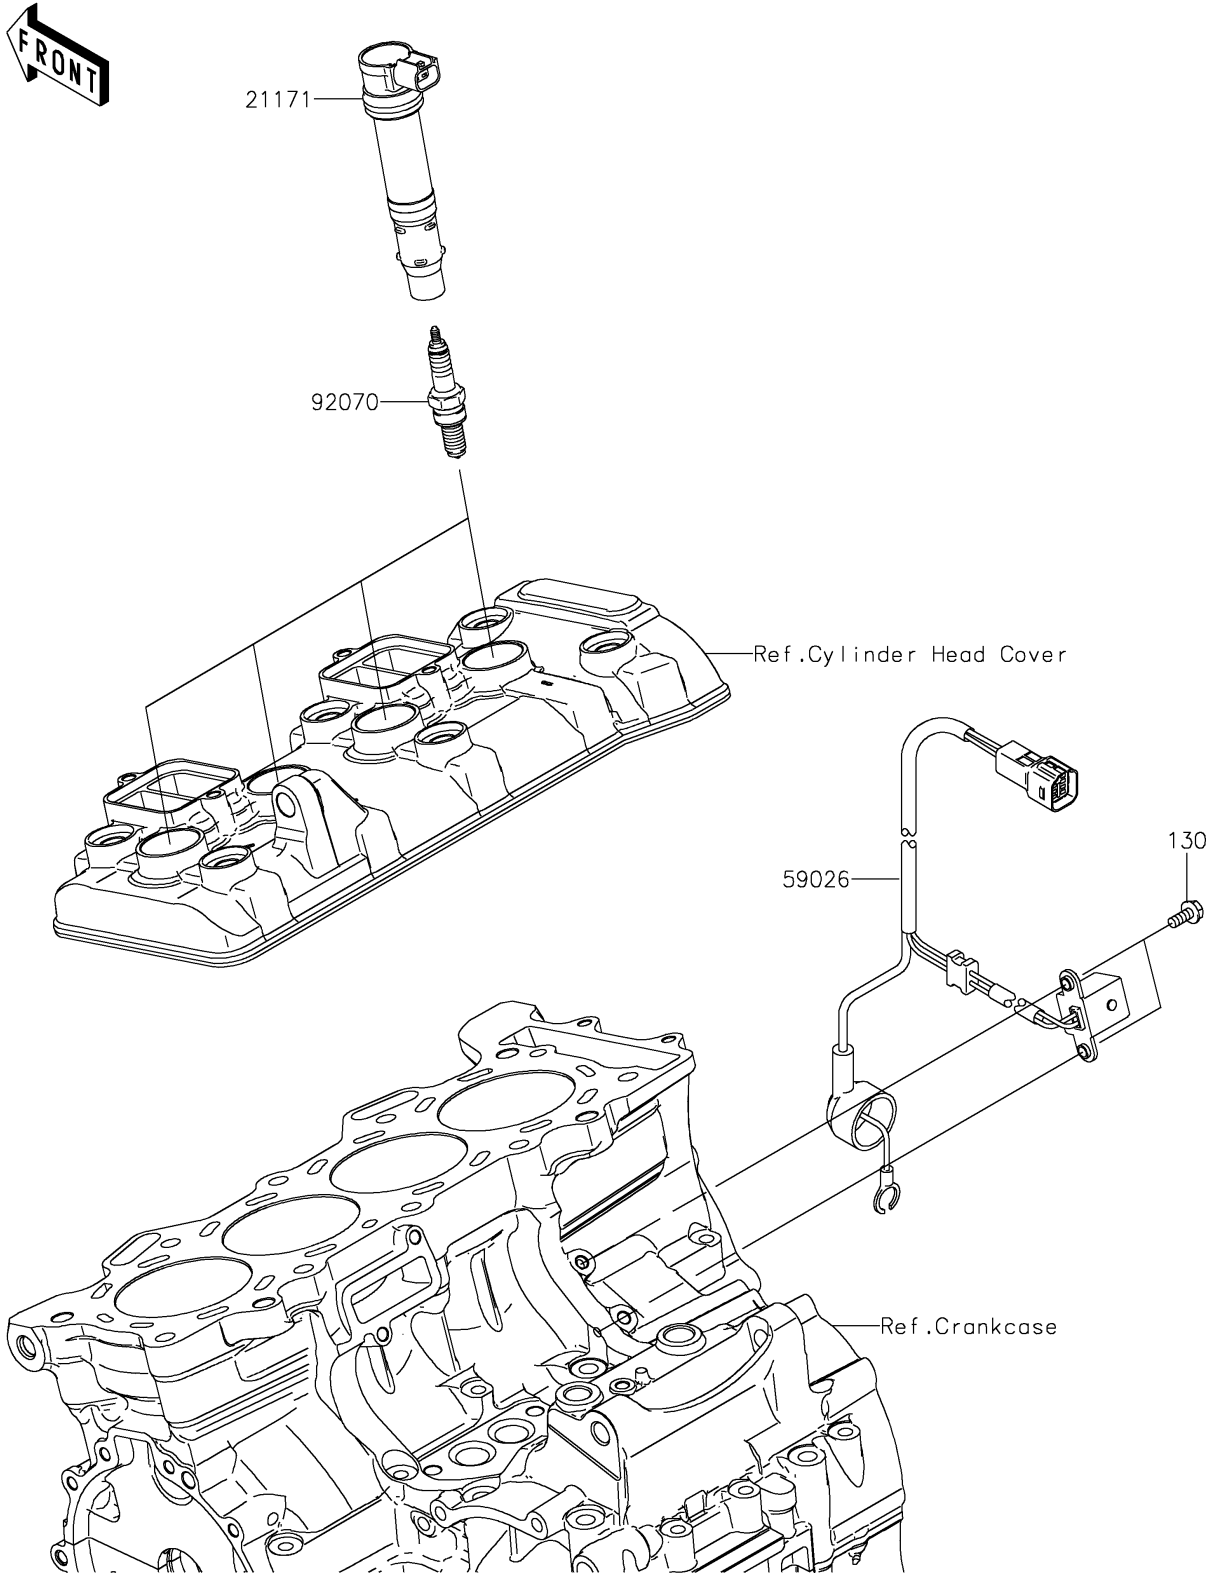

# 2017 Ninja ZX-6R ABS KRT Edition PARTS DIAGRAM

Ignition System

E1830

## 2017 Ninja ZX-6R ABS KRT Edition PARTS LIST

### Ignition System

ITEM NAME	PART NUMBER	QUANTITY
BOLT-FLANGED,5X12 (Ref # 130)	130BA0512	2
COIL-ASSY-IGNITION (Ref # 21171)	21171-0021	4
COIL-PULSING (Ref # 59026)	59026-0039	1
PLUG-SPARK,CR9E(NGK) (Ref # 92070)	92070-1266	4