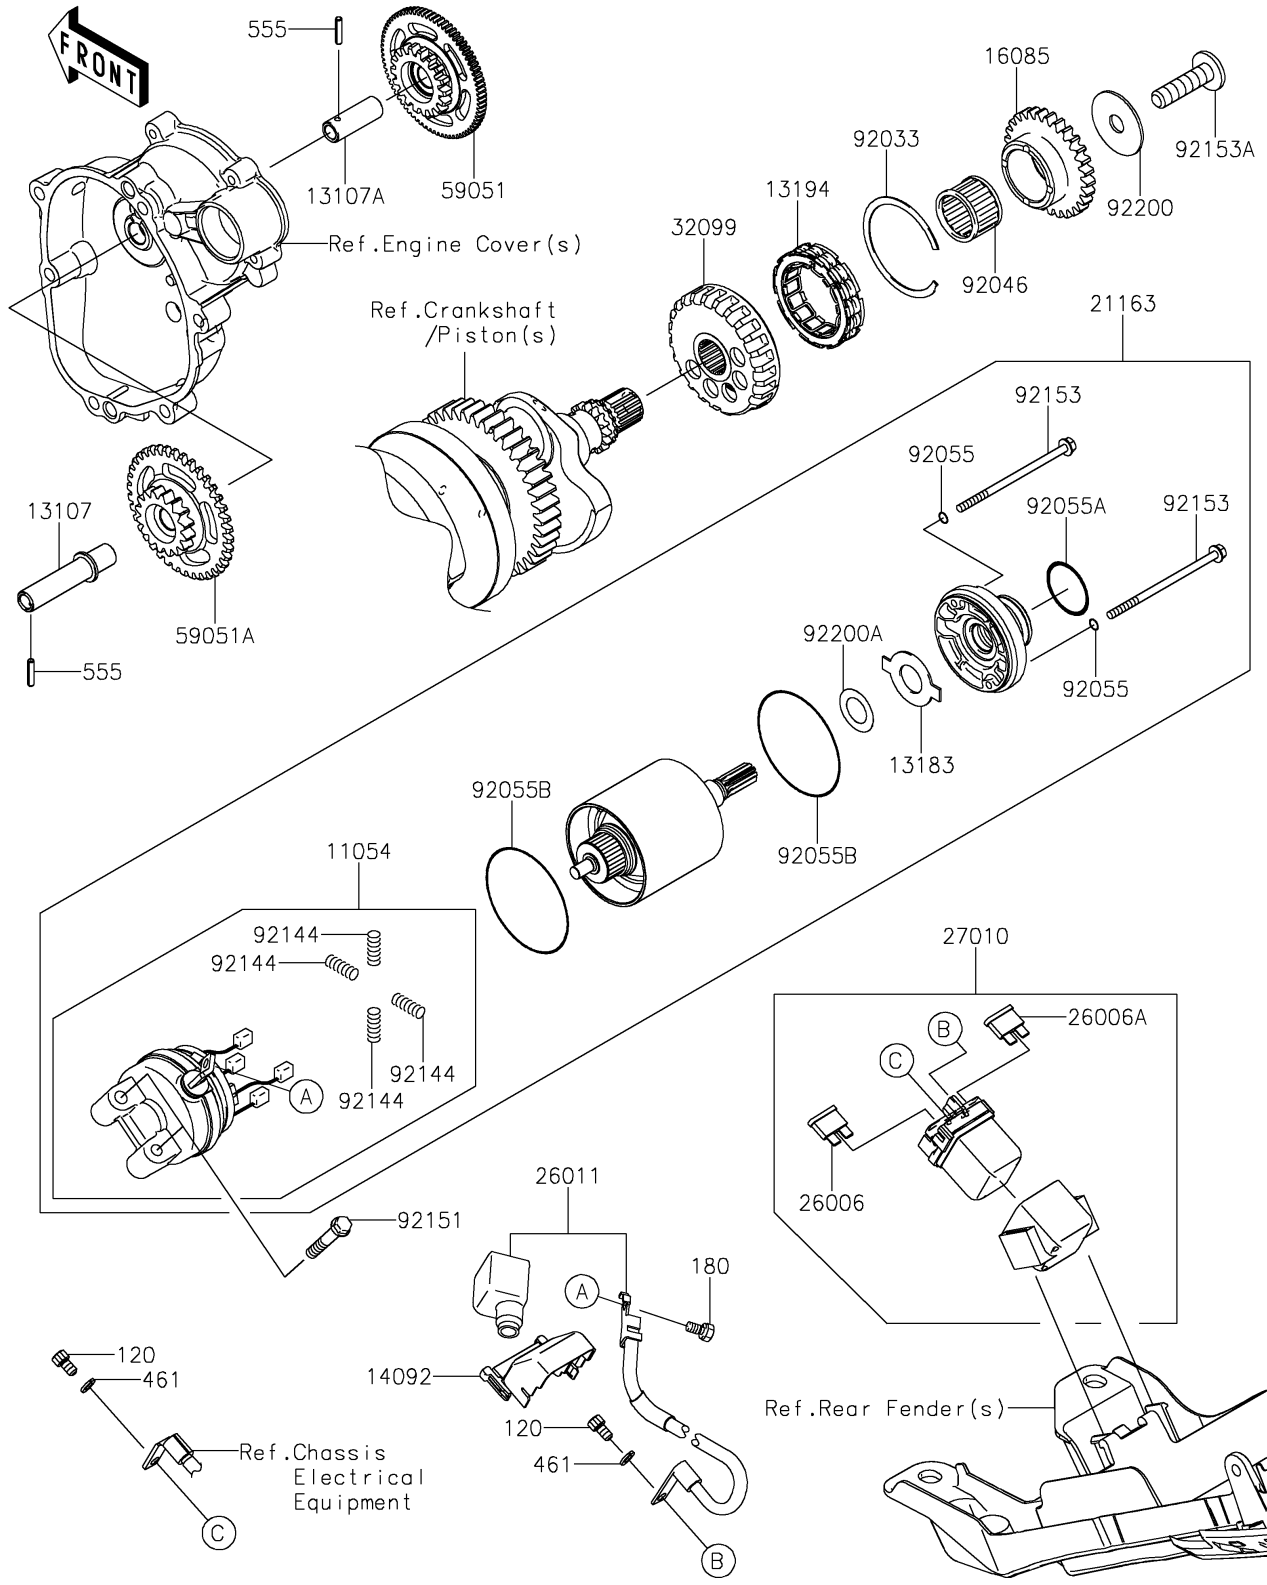

2017 NINJA® ZX™ -6R ABS PARTS DIAGRAM

Starter Motor

E1840

2017 NINJA® ZX™-6R ABS PARTS LIST

Starter Motor

ITEM NAME	PART NUMBER	QUANTITY
BRACKET (Ref # 11054)	11054-1175	1
BOLT-SOCKET,5X10 (Ref # 120)	120CB0510	2
SHAFT,ONEWAY CLUTCH SIDE (Ref # 13107)	13107-0168	1
SHAFT,STARTER SIDE (Ref # 13107A)	13107-0174	1
PLATE (Ref # 13183)	13183-1460	1
CLUTCH-ONEWAY (Ref # 13194)	13194-3705	1
COVER (Ref # 14092)	14092-0109	1
GEAR,29T (Ref # 16085)	16085-0101	1
BOLT-UPSET-WS,5X10 (Ref # 180)	180BA0510	1
STARTER-ELECTRIC (Ref # 21163)	21163-0734	1
FUSE,MINI BLADE,15A,BLUE (Ref # 26006)	26006-0001	1
FUSE,MINI BLADE,30A,GREEN (Ref # 26006A)	26006-1080	1
WIRE-LEAD (Ref # 26011)	26011-0783	1
SWITCH,MAGNETIC (Ref # 27010)	27010-0794	1
CASE,STARTER CLUTCH (Ref # 32099)	32099-0026	1
WASHER-SPRING,5MM (Ref # 461)	461DB0500	2
PIN-SPRING,3X16 (Ref # 555)	555A0316	2
GEAR-SPUR,STARTER SIDE (Ref # 59051)	59051-0094	1
GEAR-SPUR,ONEWAY CLUTCH SIDE (Ref # 59051A)	59051-0728	1
RING-SNAP (Ref # 92033)	92033-3731	1
BEARING-NEEDLE,RS263020 (Ref # 92046)	92046-0004	1
RING-O,STARTER (Ref # 92055)	92055-0013	2
RING-O (Ref # 92055A)	92055-0126	1
RING-O (Ref # 92055B)	92055-1455	2
SPRING,BRUSH (Ref # 92144)	92144-1423	4
BOLT,6X35 (Ref # 92151)	92151-1874	2
BOLT (Ref # 92153)	92153-0405	2
BOLT,TORX,10X38 (Ref # 92153A)	92153-1521	1
WASHER,10.5X37X1.6 (Ref # 92200)	92200-0238	1

2017 NINJA® ZX™-6R ABS PARTS LIST

Starter Motor

ITEM NAME	PART NUMBER	QUANTITY
WASHER (Ref # 92200A)	92200-1019	1