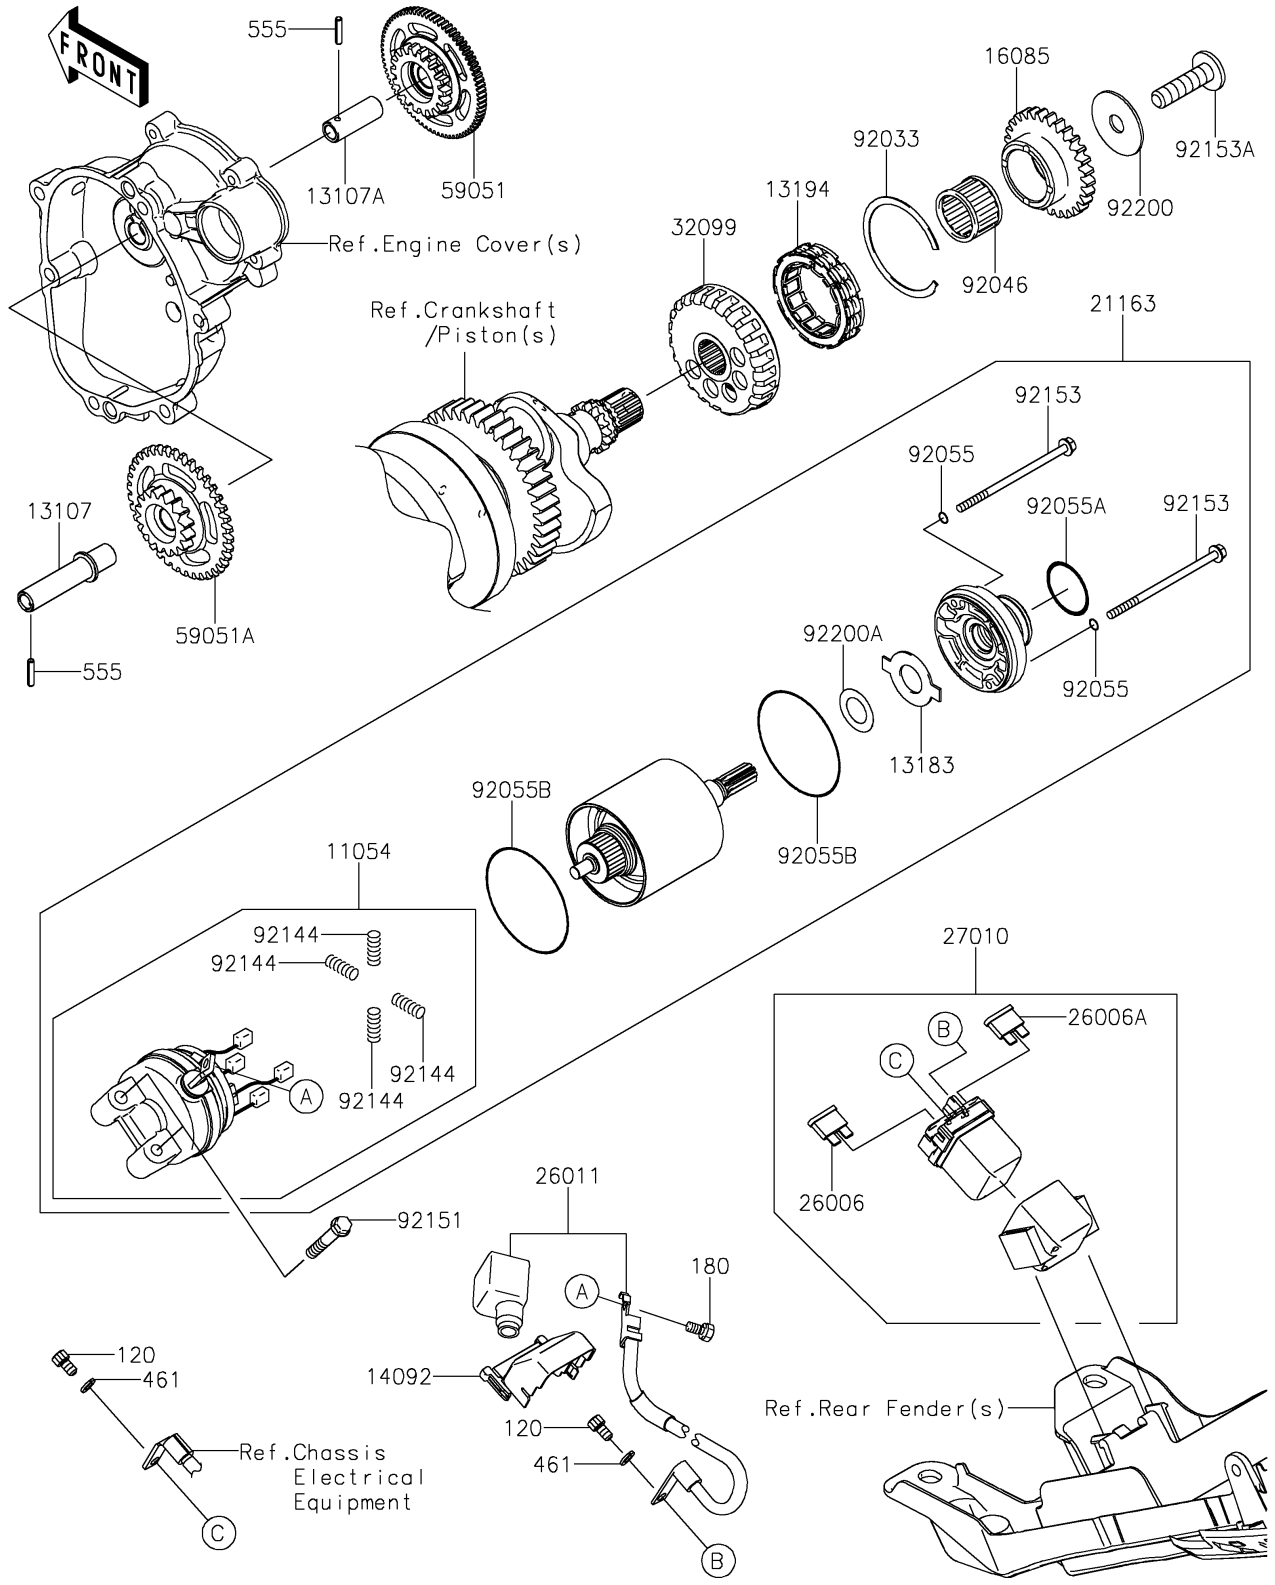

# 2017 Ninja ZX-6R ABS KRT Edition PARTS DIAGRAM

## Starter Motor

E1840

### Starter Motor

ITEM NAME	PART NUMBER	QUANTITY
BRACKET (Ref # 11054)	11054-1175	1
BOLT-SOCKET,5X10 (Ref # 120)	120CB0510	2
SHAFT,ONEWAY CLUTCH SIDE (Ref # 13107)	13107-0168	1
SHAFT,STARTER SIDE (Ref # 13107A)	13107-0174	1
PLATE (Ref # 13183)	13183-1460	1
CLUTCH-ONEWAY (Ref # 13194)	13194-3705	1
COVER (Ref # 14092)	14092-0109	1
GEAR,29T (Ref # 16085)	16085-0101	1
BOLT-UPSET-WS,5X10 (Ref # 180)	180BA0510	1
STARTER-ELECTRIC (Ref # 21163)	21163-0734	1
FUSE,MINI BLADE,15A,BLUE (Ref # 26006)	26006-0001	1
FUSE,MINI BLADE,30A,GREEN (Ref # 26006A)	26006-1080	1
WIRE-LEAD (Ref # 26011)	26011-0783	1
SWITCH,MAGNETIC (Ref # 27010)	27010-0794	1
CASE,STARTER CLUTCH (Ref # 32099)	32099-0026	1
WASHER-SPRING,5MM (Ref # 461)	461DB0500	2
PIN-SPRING,3X16 (Ref # 555)	555A0316	2
GEAR-SPUR,STARTER SIDE (Ref # 59051)	59051-0094	1
GEAR-SPUR,ONEWAY CLUTCH SIDE (Ref # 59051A)	59051-0728	1
RING-SNAP (Ref # 92033)	92033-3731	1
BEARING-NEEDLE,RS263020 (Ref # 92046)	92046-0004	1
RING-O,STARTER (Ref # 92055)	92055-0013	2
RING-O (Ref # 92055A)	92055-0126	1
RING-O (Ref # 92055B)	92055-1455	2
SPRING,BRUSH (Ref # 92144)	92144-1423	4
BOLT,6X35 (Ref # 92151)	92151-1874	2
BOLT (Ref # 92153)	92153-0405	2
BOLT,TORX,10X38 (Ref # 92153A)	92153-1521	1
WASHER,10.5X37X1.6 (Ref # 92200)	92200-0238	1

## 2017 Ninja ZX-6R ABS KRT Edition PARTS LIST

Starter Motor

ITEM NAME	PART NUMBER	QUANTITY
WASHER (Ref # 92200A)	92200-1019	1