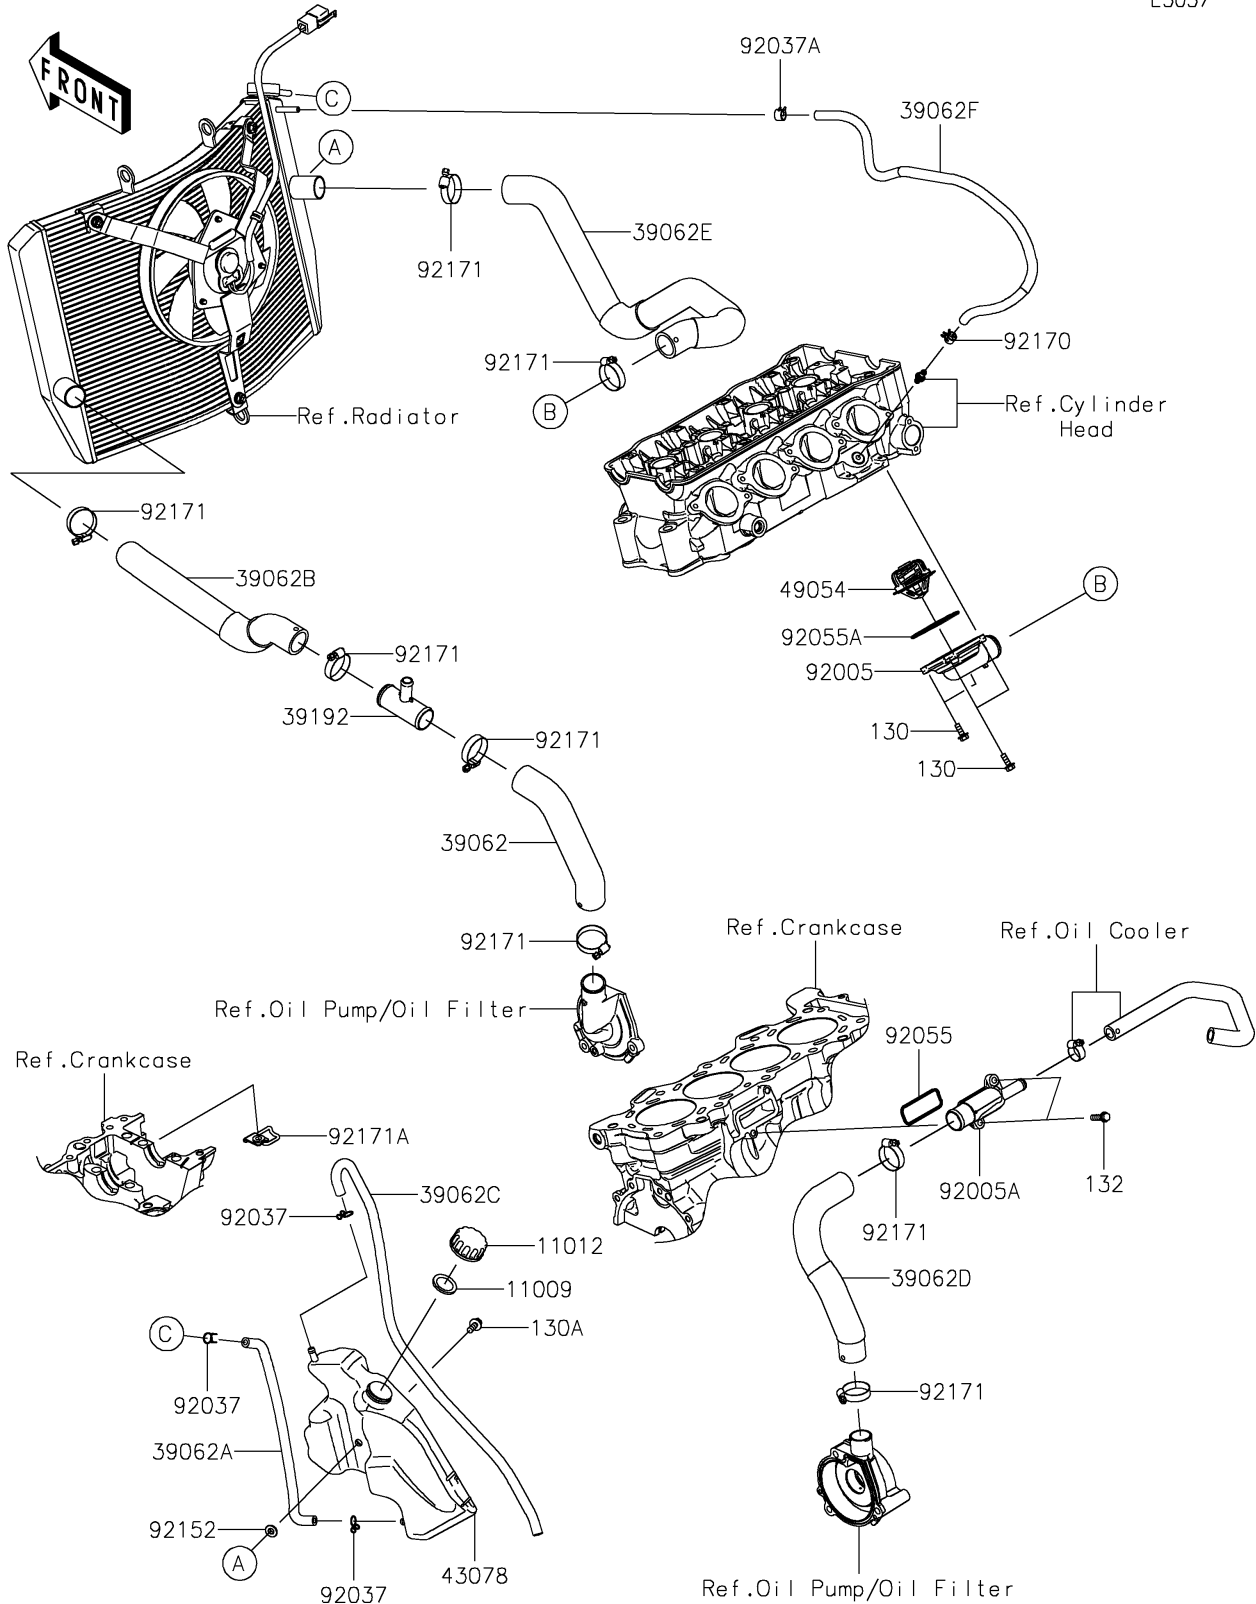

2016 Ninja ZX-6R ABS KRT Edition PARTS DIAGRAM

Water Pipe

E3037

2016 Ninja ZX-6R ABS KRT Edition PARTS LIST

Water Pipe

ITEM NAME	PART NUMBER	QUANTITY
GASKET,RESERVOIR TANK CAP (Ref # 11009)	11009-1145	1
CAP (Ref # 11012)	11012-1084	1
BOLT-FLANGED,5X14 (Ref # 130)	130BA0514	4
BOLT-FLANGED,6X14 (Ref # 130A)	130BA0614	1
BOLT-FLANGED-SMALL,6X20 (Ref # 132)	132BB0620	2
HOSE-COOLING,PIPE-W.PUMP (Ref # 39062)	39062-0166	1
HOSE-COOLING,RESERVOIR (Ref # 39062A)	39062-0269	1
HOSE-COOLING,RAD.-WATER PIPE (Ref # 39062B)	39062-0609	1
HOSE-COOLING,OVERFLOW (Ref # 39062C)	39062-0618	1
HOSE-COOLING,W.PUMP-CYLINDER (Ref # 39062D)	39062-0626	1
HOSE-COOLING,HEAD-RAD. (Ref # 39062E)	39062-0627	1
HOSE-COOLING,RAD.-HEAD (Ref # 39062F)	39062-0628	1
PIPE-WATER (Ref # 39192)	39192-0100	1
RESERVOIR (Ref # 43078)	43078-0564	1
THERMOSTAT (Ref # 49054)	49054-0004	1
FITTING,THERMO CAP (Ref # 92005)	92005-0814	1
FITTING (Ref # 92005A)	92005-0817	1
CLAMP,TUBE (Ref # 92037)	92037-147	3
CLAMP,TUBE (Ref # 92037A)	92037-1505	1
RING-O (Ref # 92055)	92055-1402	1
RING-O,THERMOSTAT CAP (Ref # 92055A)	92055-1699	1
COLLAR (Ref # 92152)	92152-1414	1
CLAMP (Ref # 92170)	92170-1493	1
CLAMP (Ref # 92171)	92171-0179	8
CLAMP (Ref # 92171A)	92171-1925	1