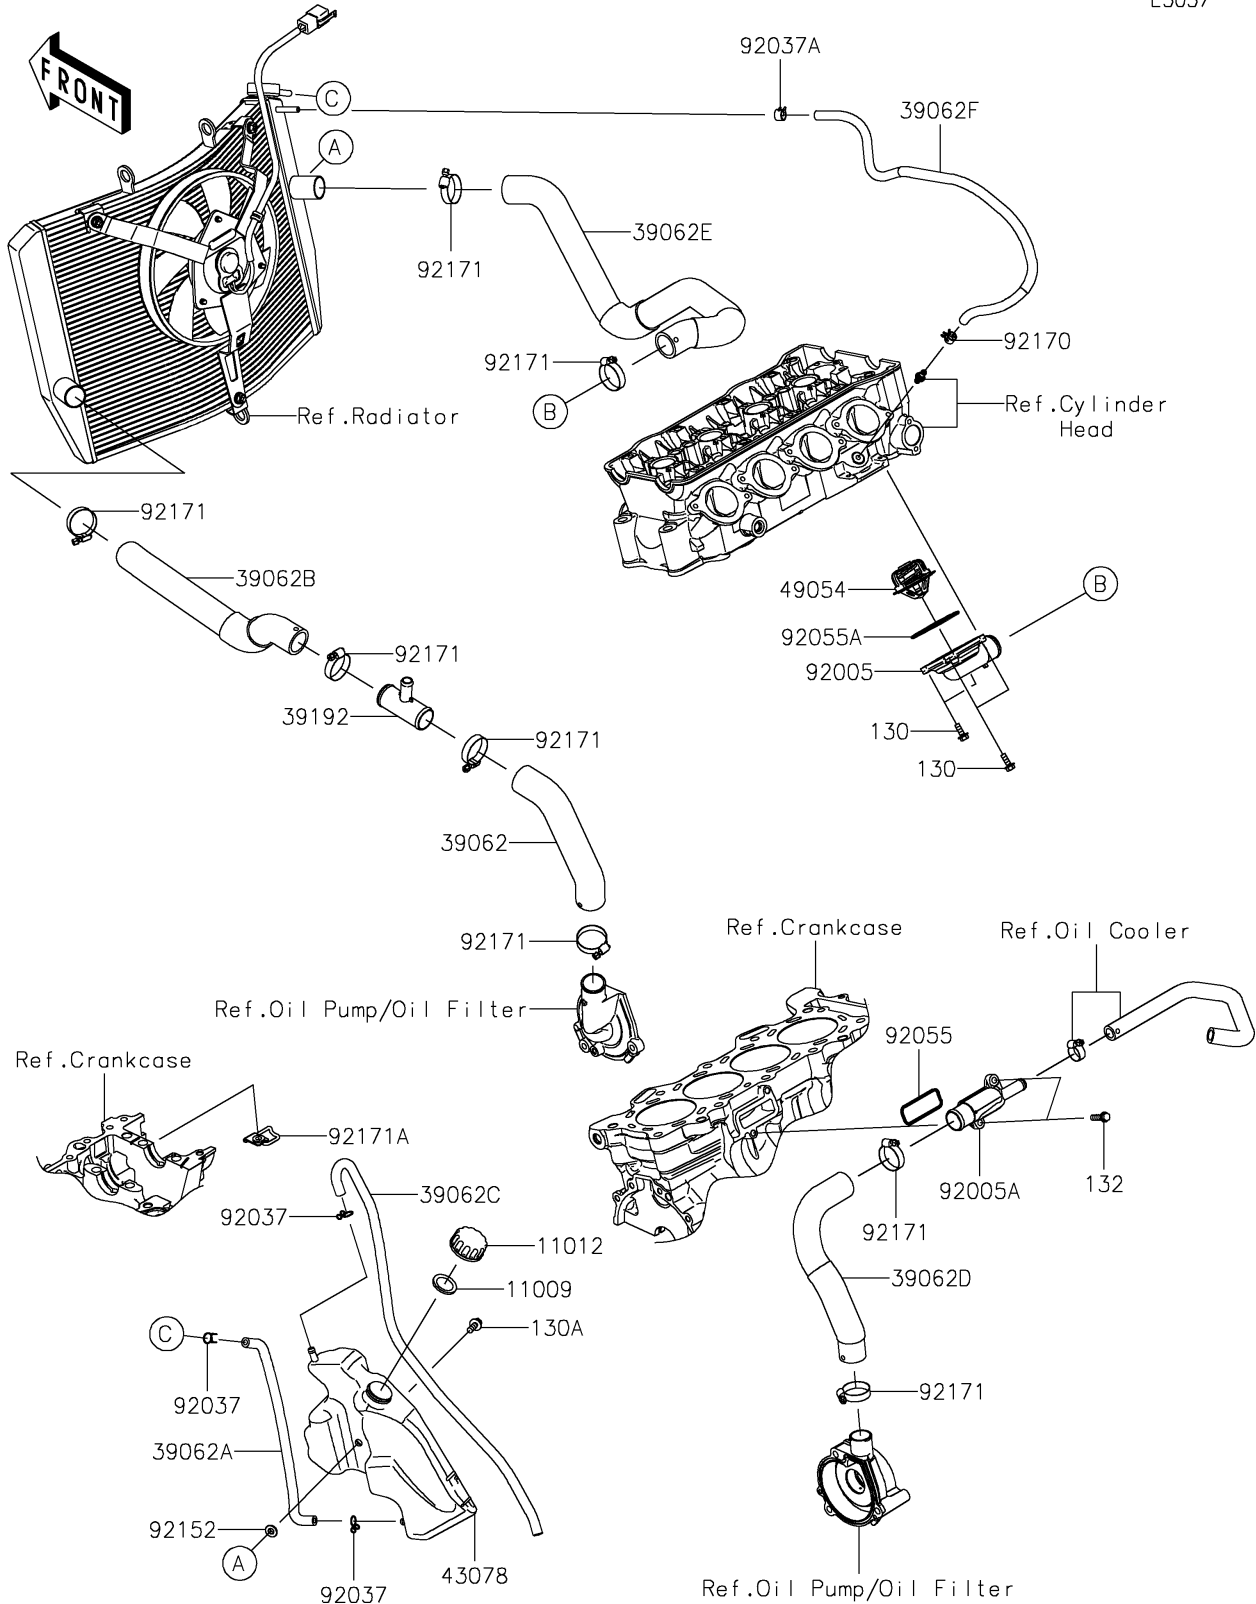

# 2017 Ninja ZX-6R ABS KRT Edition PARTS DIAGRAM

## Water Pipe

E3037

## 2017 Ninja ZX-6R ABS KRT Edition PARTS LIST

### Water Pipe

ITEM NAME	PART NUMBER	QUANTITY
GASKET,RESERVOIR TANK CAP (Ref # 11009)	11009-1145	1
CAP (Ref # 11012)	11012-1084	1
BOLT-FLANGED,5X14 (Ref # 130)	130BA0514	4
BOLT-FLANGED,6X14 (Ref # 130A)	130BA0614	1
BOLT-FLANGED-SMALL,6X20 (Ref # 132)	132BB0620	2
HOSE-COOLING,PIPE-W.PUMP (Ref # 39062)	39062-0166	1
HOSE-COOLING,RESERVOIR (Ref # 39062A)	39062-0269	1
HOSE-COOLING,RAD.-WATER PIPE (Ref # 39062B)	39062-0609	1
HOSE-COOLING,OVERFLOW (Ref # 39062C)	39062-0618	1
HOSE-COOLING,W.PUMP-CYLINDER (Ref # 39062D)	39062-0626	1
HOSE-COOLING,HEAD-RAD. (Ref # 39062E)	39062-0627	1
HOSE-COOLING,RAD.-HEAD (Ref # 39062F)	39062-0628	1
PIPE-WATER (Ref # 39192)	39192-0100	1
RESERVOIR (Ref # 43078)	43078-0564	1
THERMOSTAT (Ref # 49054)	49054-0004	1
FITTING,THERMO CAP (Ref # 92005)	92005-0814	1
FITTING (Ref # 92005A)	92005-0817	1
CLAMP,TUBE (Ref # 92037)	92037-147	3
CLAMP,TUBE (Ref # 92037A)	92037-1505	1
RING-O (Ref # 92055)	92055-1402	1
RING-O,THERMOSTAT CAP (Ref # 92055A)	92055-1699	1
COLLAR (Ref # 92152)	92152-1414	1
CLAMP (Ref # 92170)	92170-1493	1
CLAMP (Ref # 92171)	92171-0179	8
CLAMP (Ref # 92171A)	92171-1925	1