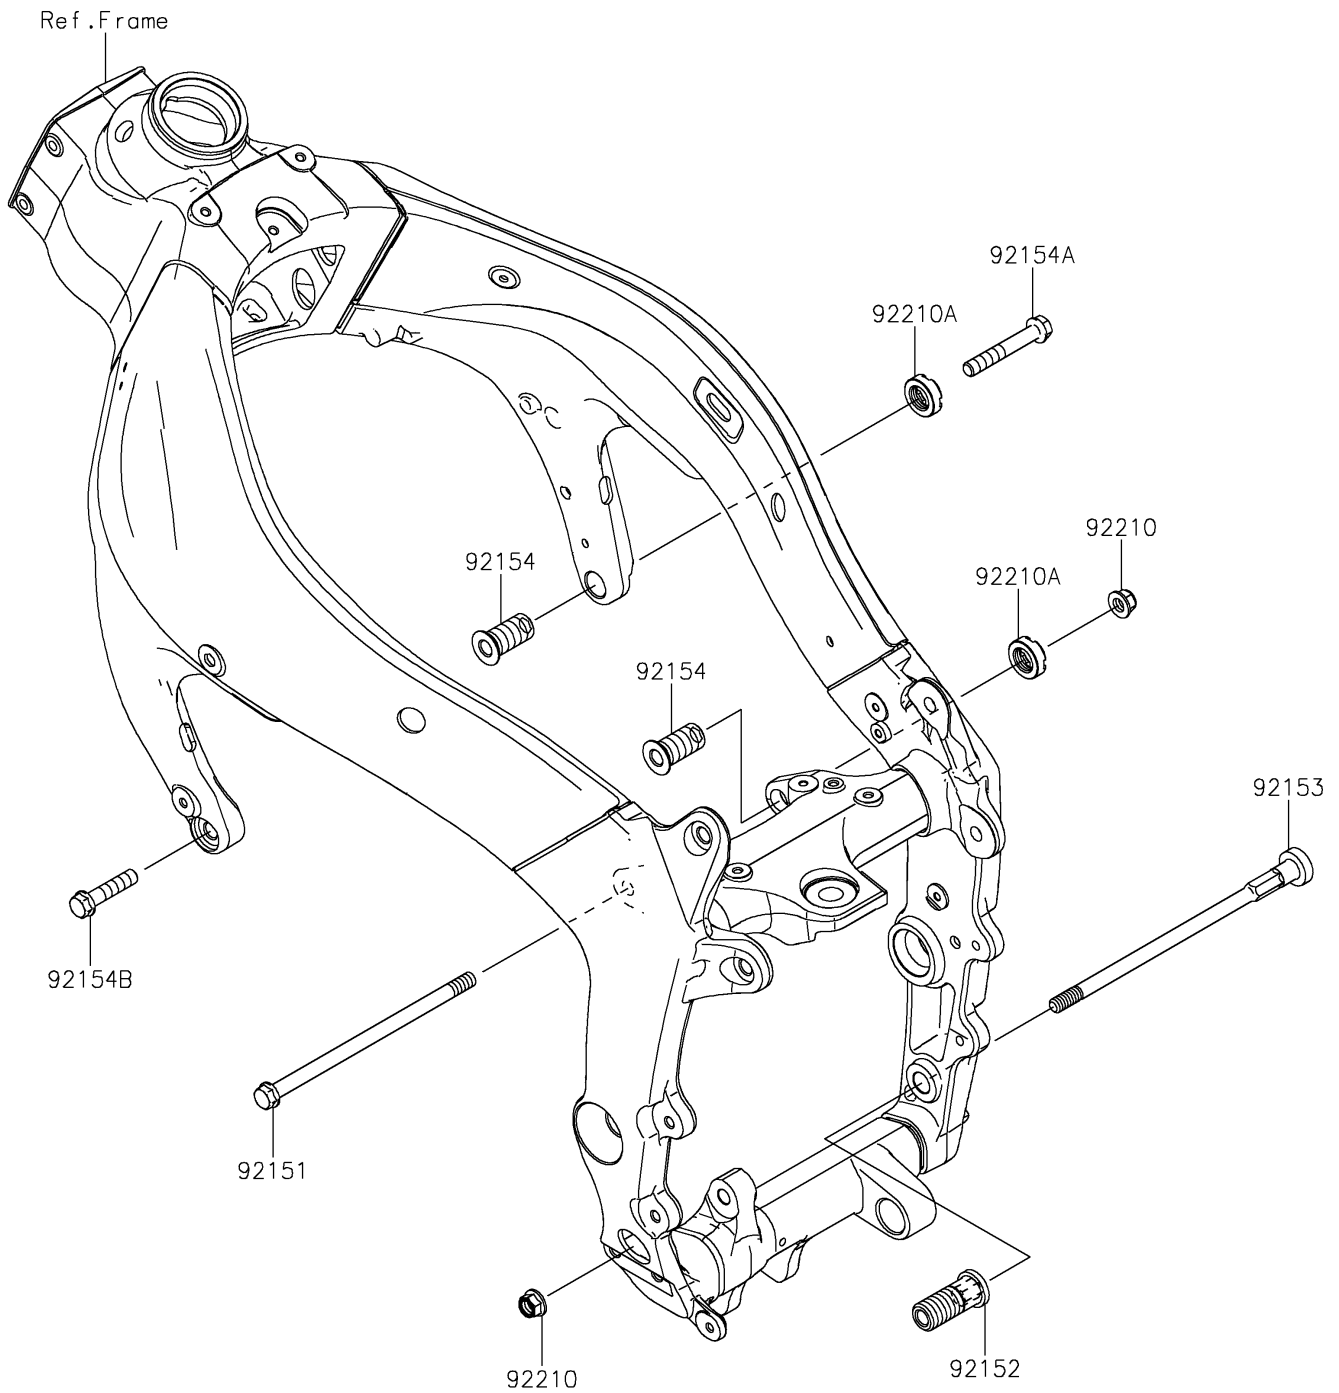

# 2017 NINJA® ZX™ -6R ABS PARTS DIAGRAM

Engine Mount

F2122

## 2017 NINJA® ZX™ -6R ABS PARTS LIST

### Engine Mount

ITEM NAME	PART NUMBER	QUANTITY
BOLT,FLANGED,10X190 (Ref # 92151)	92151-1915	1
COLLAR,ENGINE MOUNT (Ref # 92152)	92152-0076	1
BOLT,SOCKET,10X227 (Ref # 92153)	92153-1328	1
BOLT,ENGINE MOUNT,18MM (Ref # 92154)	92154-0249	2
BOLT,FLANGED,10X65 (Ref # 92154A)	92154-0312	1
BOLT,FLANGED,10X40 (Ref # 92154B)	92154-0313	1
NUT,LOCK,FLANGED,10MM (Ref # 92210)	92210-1139	2
NUT,18MM (Ref # 92210A)	92210-1203	2