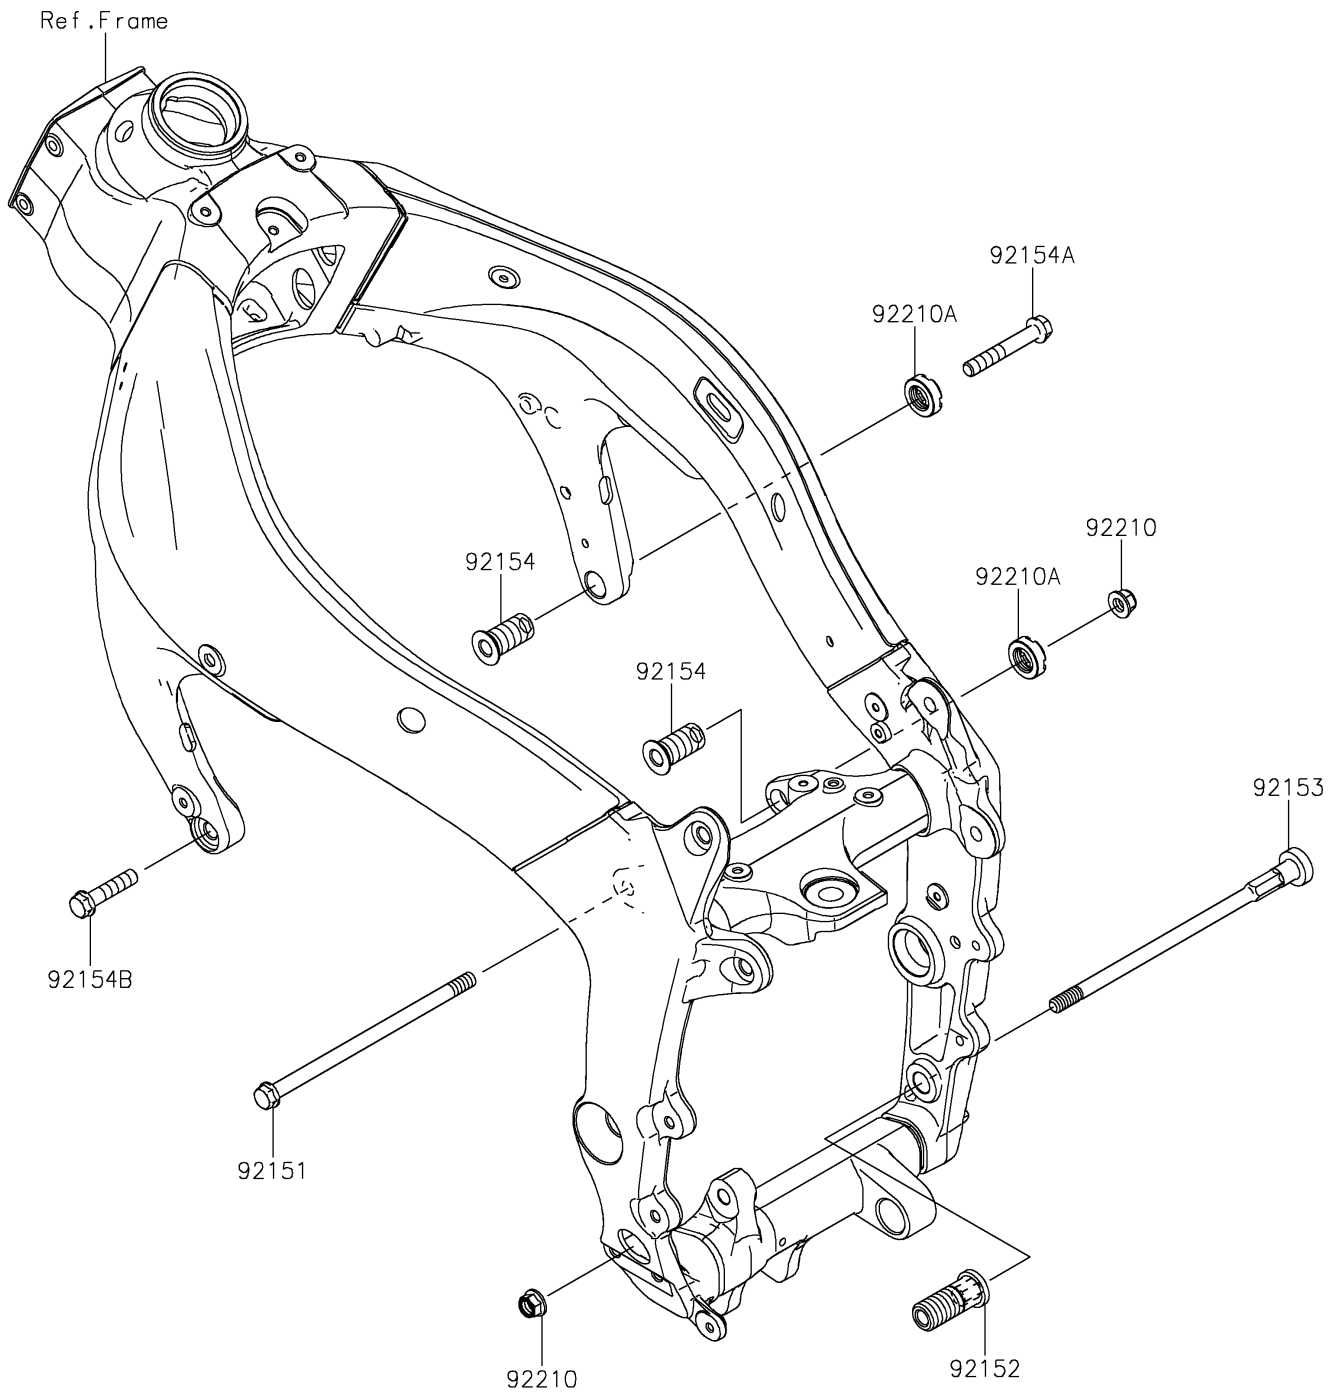

# 2017 Ninja ZX-6R ABS KRT Edition PARTS DIAGRAM

Engine Mount

F2122

## 2017 Ninja ZX-6R ABS KRT Edition PARTS LIST

### Engine Mount

ITEM NAME	PART NUMBER	QUANTITY
BOLT,FLANGED,10X190 (Ref # 92151)	92151-1915	1
COLLAR,ENGINE MOUNT (Ref # 92152)	92152-0076	1
BOLT,SOCKET,10X227 (Ref # 92153)	92153-1328	1
BOLT,ENGINE MOUNT,18MM (Ref # 92154)	92154-0249	2
BOLT,FLANGED,10X65 (Ref # 92154A)	92154-0312	1
BOLT,FLANGED,10X40 (Ref # 92154B)	92154-0313	1
NUT,LOCK,FLANGED,10MM (Ref # 92210)	92210-1139	2
NUT,18MM (Ref # 92210A)	92210-1203	2