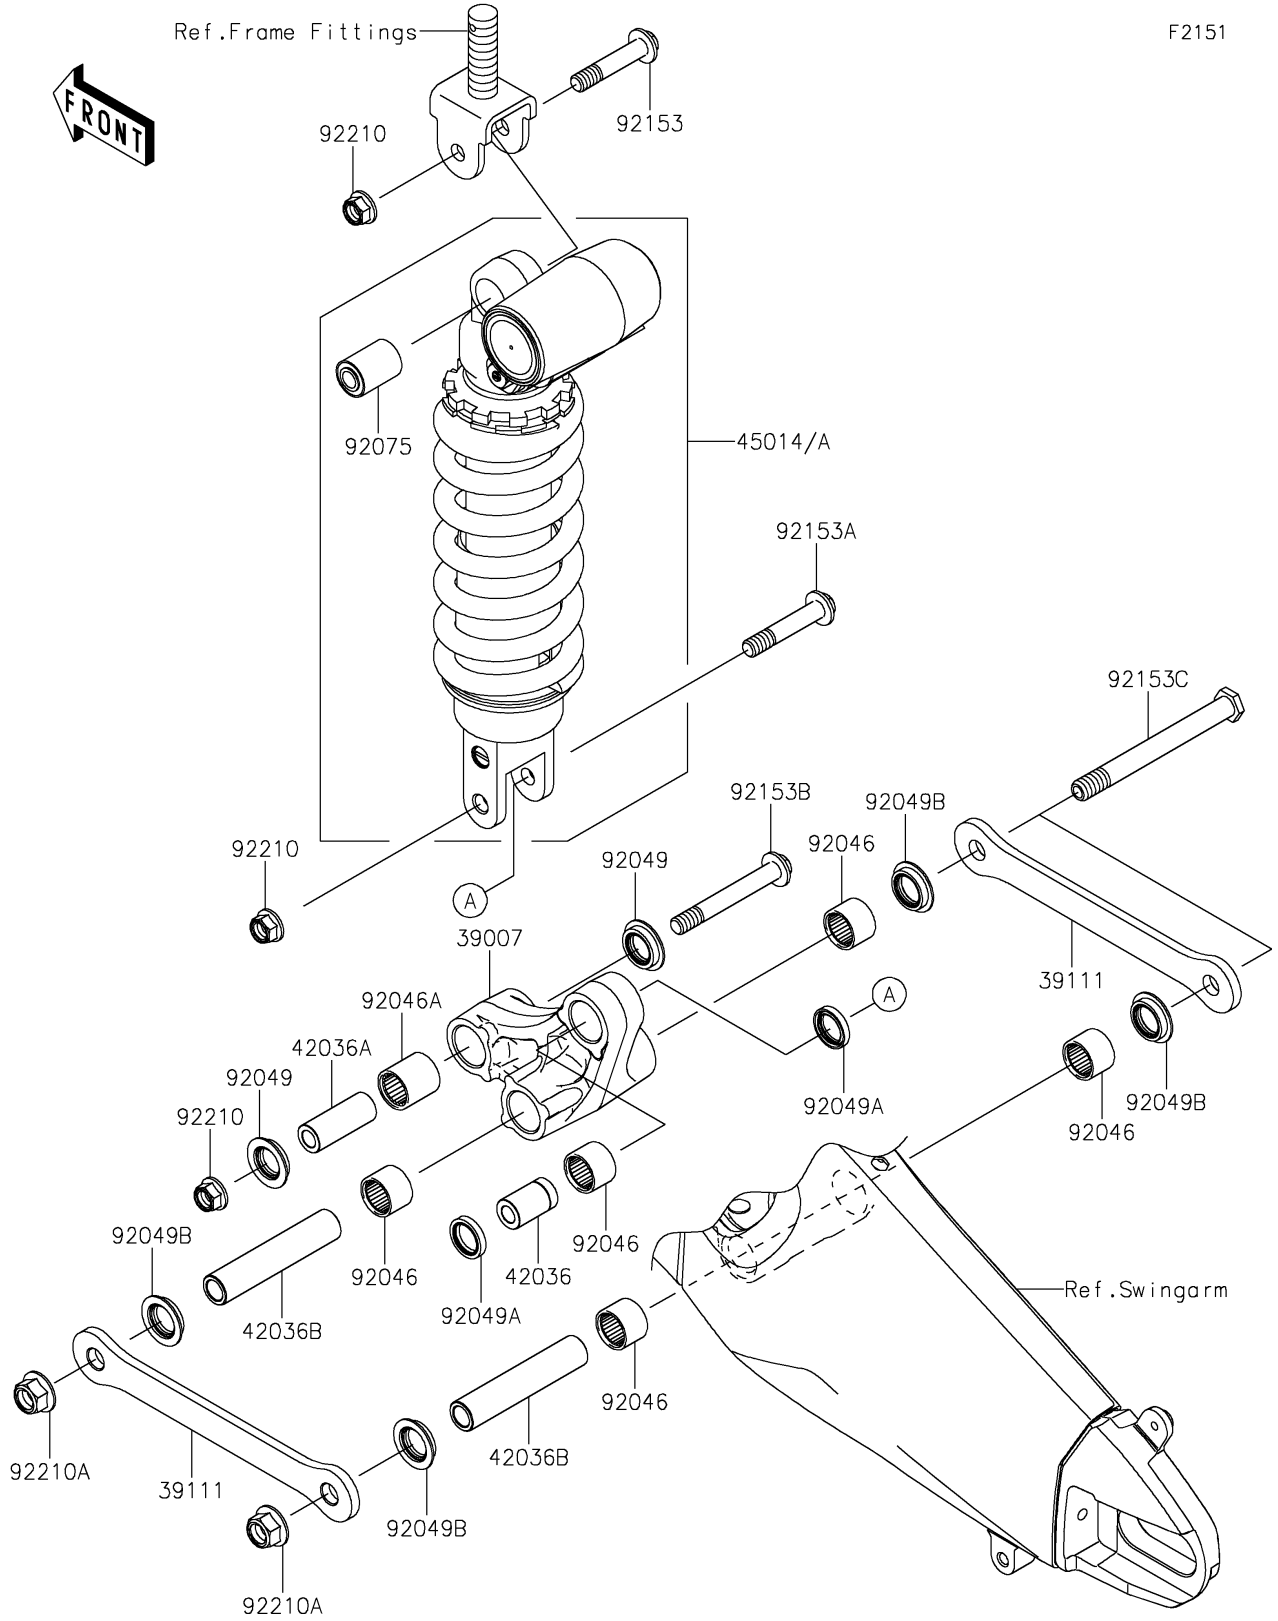

2017 NINJA[®] ZX[™]-6R ABS PARTS DIAGRAM

Suspension/Shock Absorber

F2151

2017 NINJA® ZX™ -6R ABS PARTS LIST

Suspension/Shock Absorber

ITEM NAME	PART NUMBER	QUANTITY
ARM-SUSP,UNI TRAK (Ref # 39007)	39007-0045	1
ROD-TIE,SUSPENSION (Ref # 39111)	39111-0316	2
SLEEVE,10.1X18X30 (Ref # 42036)	42036-1258	1
SLEEVE,10.1X17X44.5 (Ref # 42036A)	42036-1342	1
SLEEVE,12.1X18X90 (Ref # 42036B)	42036-1360	2
SHOCKABSORBER,SPG GRN+BLACK (Ref # 45014)	45014-0393-37X	1
BEARING-NEEDLE,SFYZM182417 (Ref # 92046)	92046-1272	5
BEARING-NEEDLE,SFYZM172425 (Ref # 92046A)	92046-1273	1
SEAL-OIL,MHA17245.7F (Ref # 92049)	92049-1223	2
SEAL-OIL,MHA18244 (Ref # 92049A)	92049-1225	2
SEAL-OIL,KCR MF018N1 (Ref # 92049B)	92049-1493	4
DAMPER,SHOCKABSORBER (Ref # 92075)	92075-1426	1
BOLT,FLANGED,10X51 (Ref # 92153)	92153-1545	1
BOLT,FLANGED,10X55 (Ref # 92153A)	92153-1546	1
BOLT,FLANGED,10X77 (Ref # 92153B)	92153-1547	1
BOLT,12X114 (Ref # 92153C)	92153-1662	2
NUT,LOCK,FLANGED,10MM (Ref # 92210)	92210-1139	3
NUT,LOCK,FLANGED,12MM (Ref # 92210A)	92210-1150	2