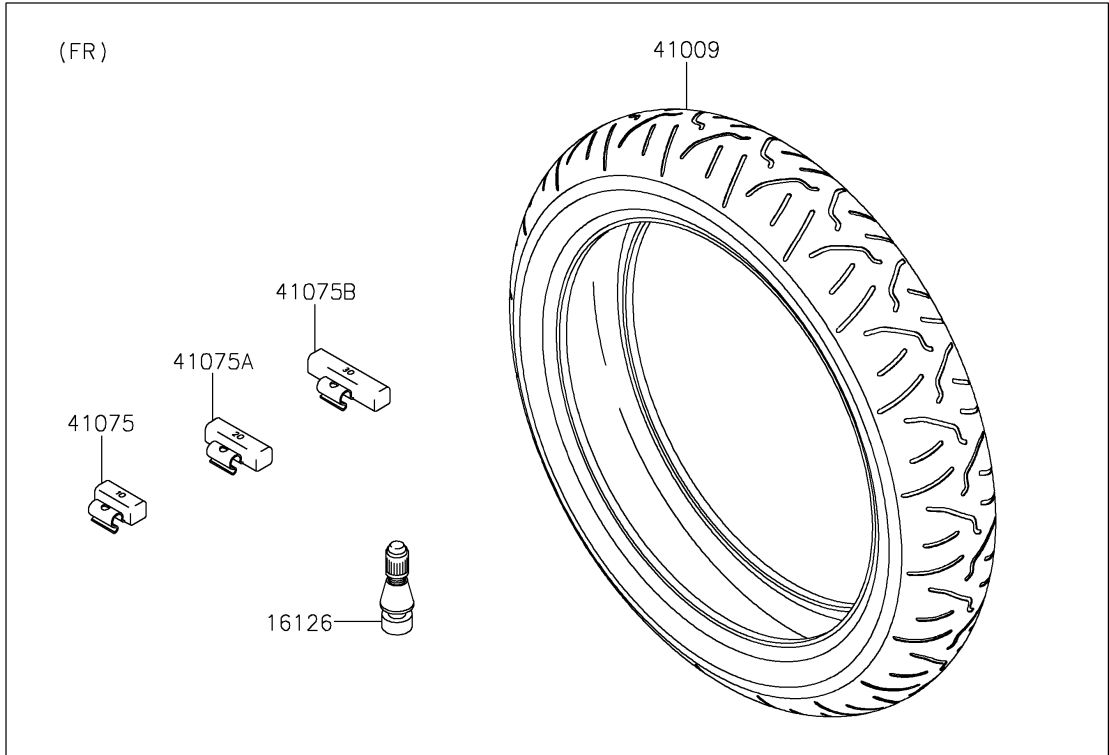

2017 NINJA® ZX™ -6R ABS PARTS DIAGRAM

Tires

F2210

2017 NINJA® ZX™-6R ABS PARTS LIST

Tires

ITEM NAME	PART NUMBER	QUANTITY
VALVE,TIRE (Ref # 16126)	16126-1140	2
TIRE,FR,120/70ZR17(58W),S20F (Ref # 41009)	41009-0703	1
TIRE,RR,180/55ZR17(73W),S20R (Ref # 41009A)	41009-0704	1
BALANCER-WHEEL,10G,SILVER (Ref # 41075)	41075-0007	AR
BALANCER-WHEEL,20G,SILVER (Ref # 41075A)	41075-0008	AR
BALANCER-WHEEL,30G,SILVER (Ref # 41075B)	41075-0009	AR