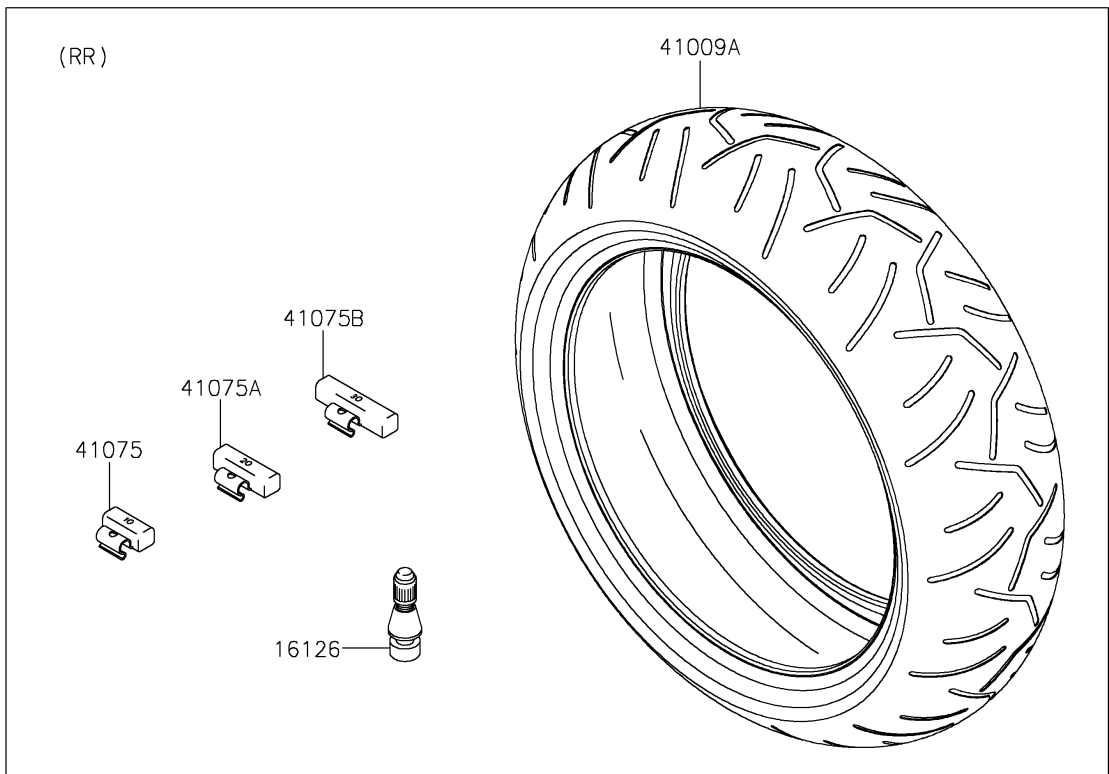

2017 NINJA® ZX™ -6R ABS PARTS DIAGRAM

Tires

F2210

2017 NINJA® ZX™-6R ABS PARTS LIST

Tires

ITEM NAME	PART NUMBER	QUANTITY
VALVE,TIRE (Ref # 16126)	16126-1140	2
TIRE,FR,120/70ZR17(58W),S20F (Ref # 41009)	41009-0703	1
TIRE,RR,180/55ZR17(73W),S20R (Ref # 41009A)	41009-0704	1
BALANCER-WHEEL,10G,SILVER (Ref # 41075)	41075-0007	AR
BALANCER-WHEEL,20G,SILVER (Ref # 41075A)	41075-0008	AR
BALANCER-WHEEL,30G,SILVER (Ref # 41075B)	41075-0009	AR