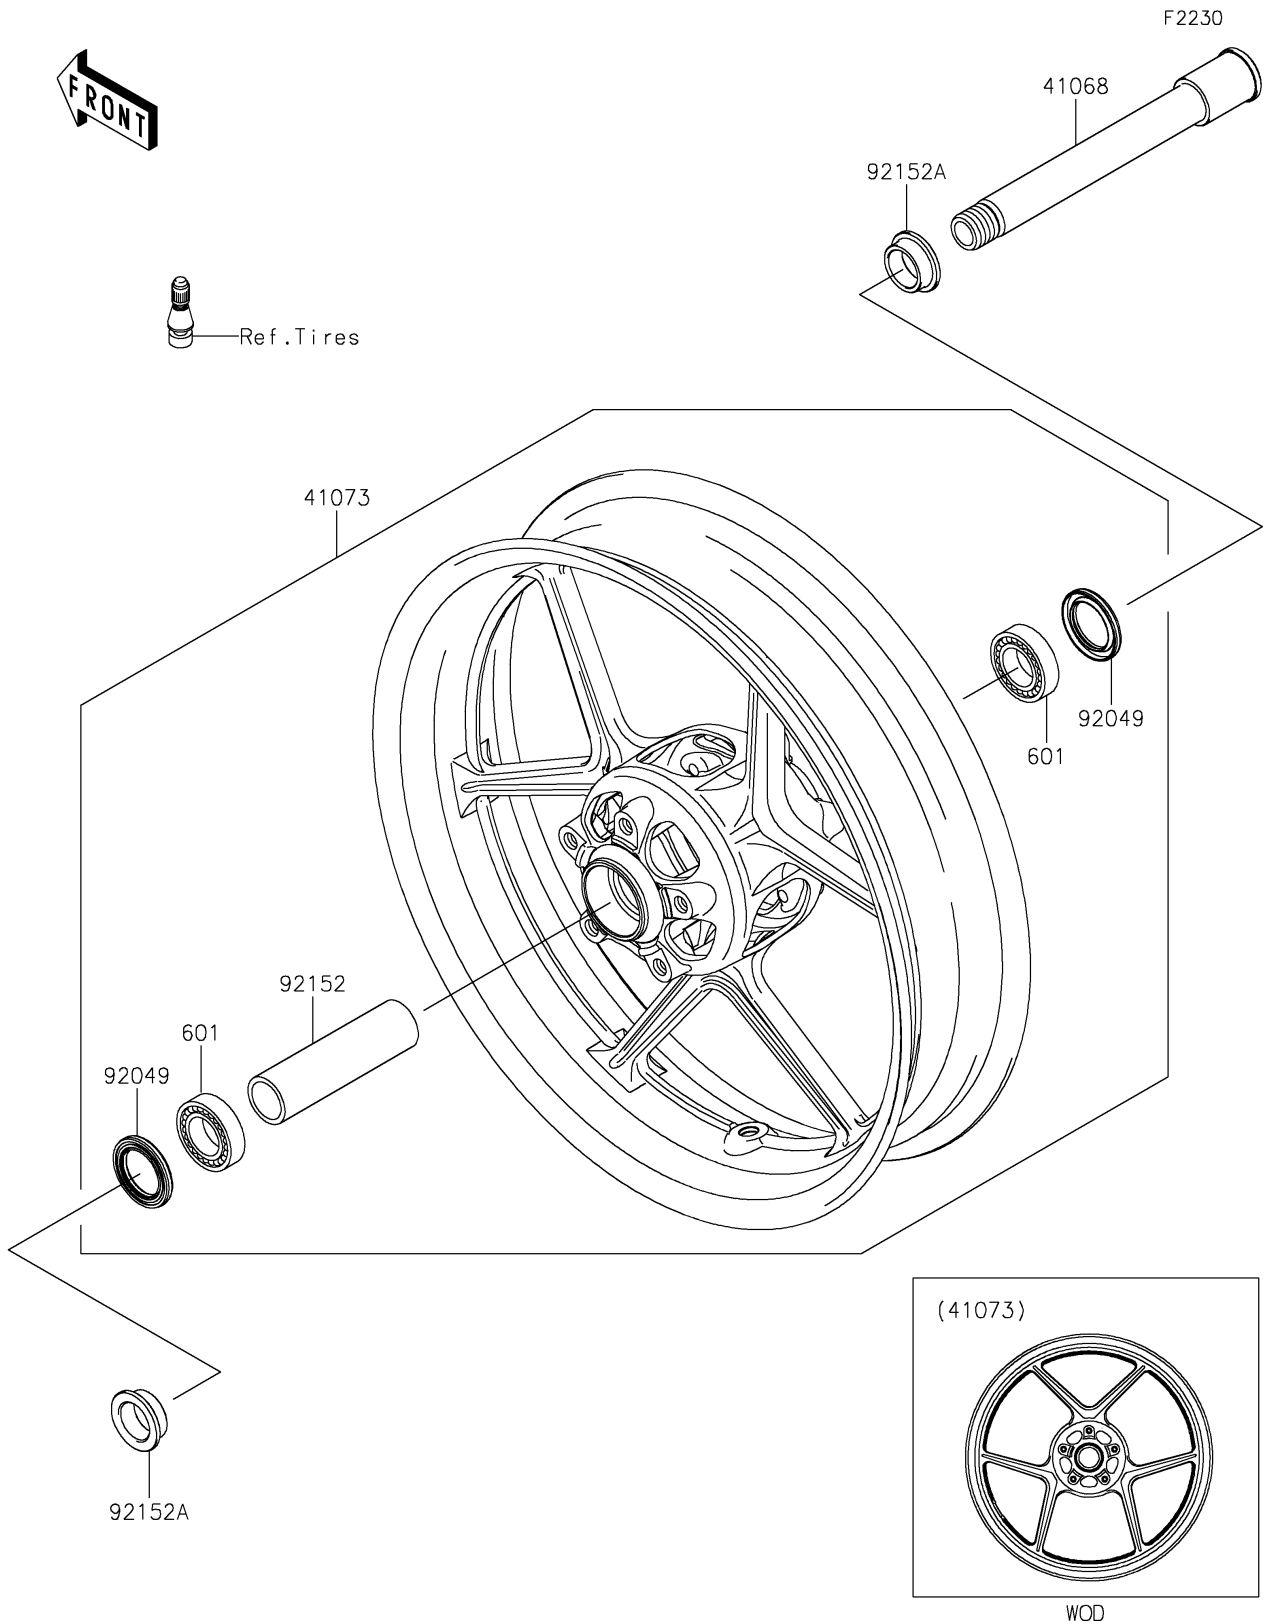

2017 NINJA® ZX™ -6R ABS PARTS DIAGRAM

Front Wheel

2017 NINJA® ZX™-6R ABS PARTS LIST

Front Wheel

ITEM NAME	PART NUMBER	QUANTITY
AXLE,FR (Ref # 41068)	41068-1463	1
WHEEL-ASSY,FR,G.BLACK (Ref # 41073)	41073-0728-18F	1
BEARING-BALL,#6005UU (Ref # 601)	601B6005UU	2
SEAL-OIL,BJN-C2 32X47X5 (Ref # 92049)	92049-0050	2
COLLAR,FR HUB,L=115 (Ref # 92152)	92152-0242	1
COLLAR,FR AXLE,L=13 (Ref # 92152A)	92152-1470	2