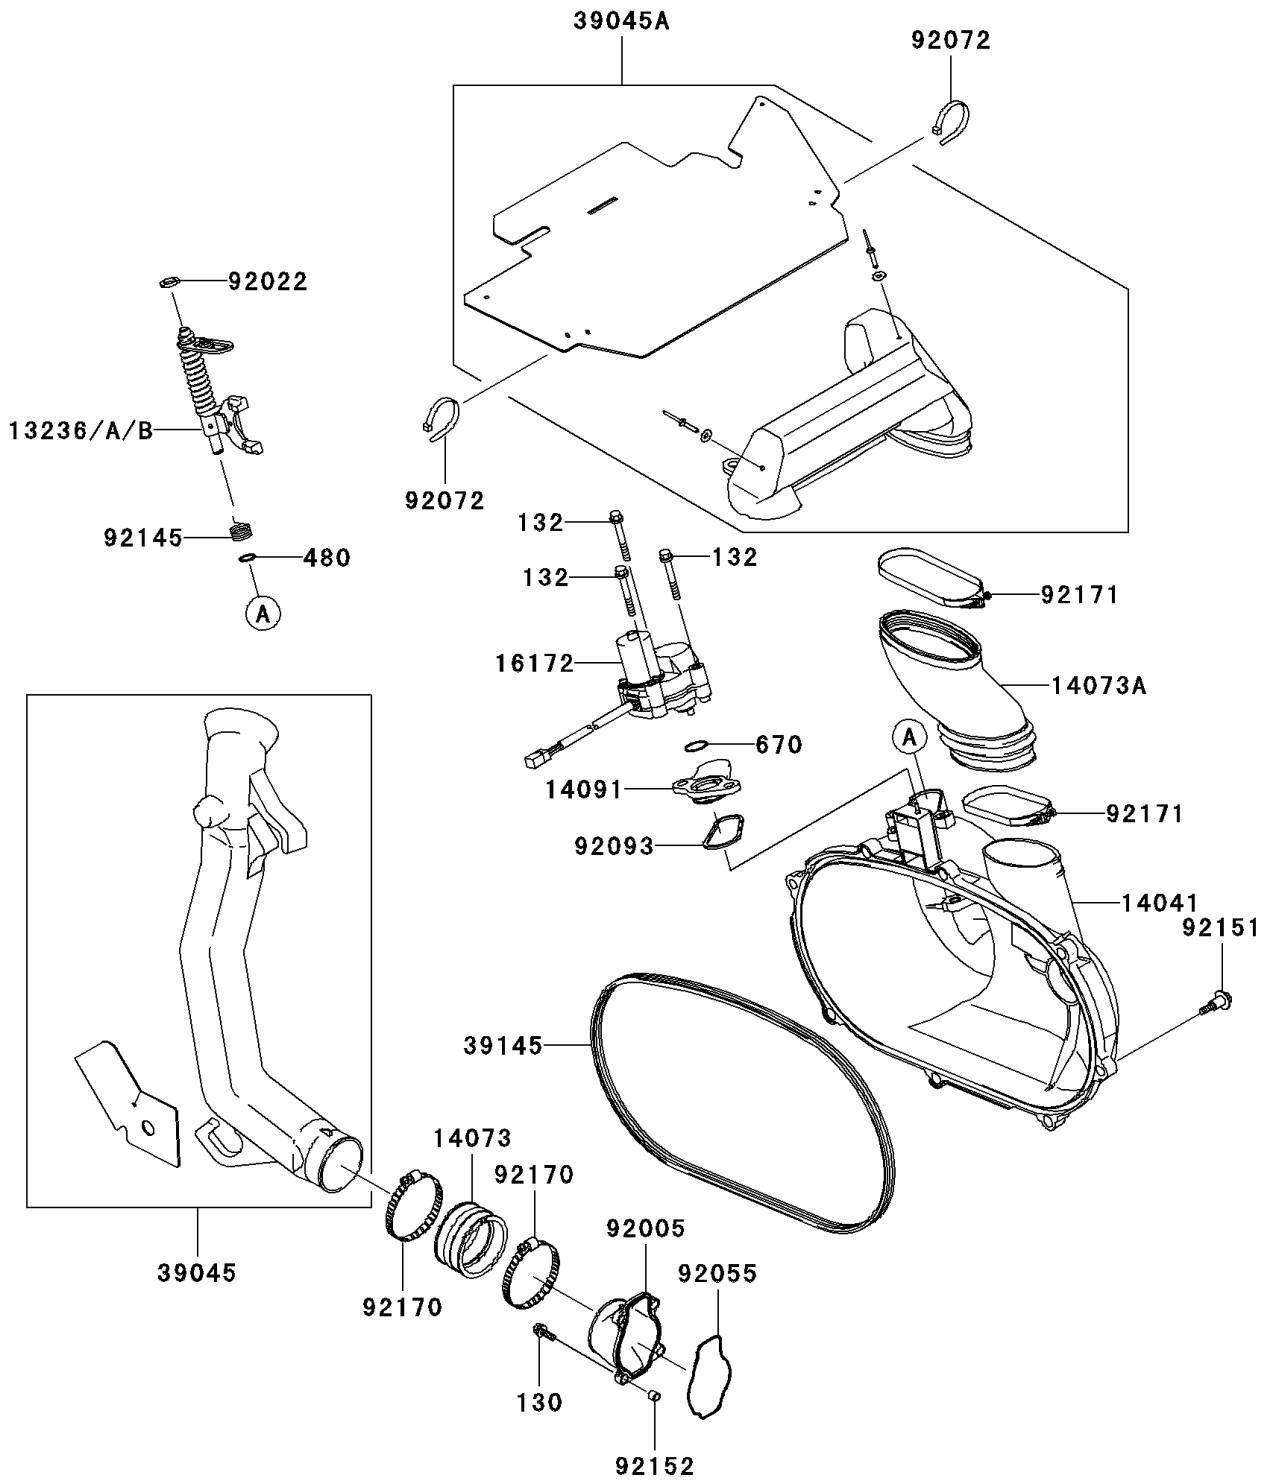

2003 Prairie 650 4X4 Advantage Classic PARTS DIAGRAM

Converter Cover/Drive Belt

E1393

2003 Prairie 650 4X4 Advantage Classic PARTS LIST

Converter Cover/Drive Belt

ITEM NAME	PART NUMBER	QUANTITY
BOLT-FLANGED (Ref # 130)	130Z0620	4
BOLT-FLANGED-SMALL (Ref # 132)	132J0650	3
CIRCLIP-TYPE-C,10MM (Ref # 480)	480J1000	1
O RING (Ref # 670)	670D3022	1
LEVER-COMP,YELLOW (Ref # 13236)	13236-1385	AR
LEVER-COMP,GREEN (Ref # 13236A)	13236-1386	AR
LEVER-COMP,PAINT LESS (Ref # 13236B)	13236-1387	1
COVER-COMP (Ref # 14041)	14041-1158	1
DUCT,AIR FILTER JOINT (Ref # 14073)	14073-1775	1
DUCT,EXHAUST (Ref # 14073A)	14073-1792	1
COVER,ENGINE BRAKE (Ref # 14091)	14091-1421	1
ACTUATOR,BELT CONVERTER (Ref # 16172)	16172-1063	1
DUCT-ASSY,SNORKEL,IN (Ref # 39045)	39045-1062	1
DUCT-ASSY,SNORKEL,EX (Ref # 39045A)	39045-1063	1
TRIM-SEAL (Ref # 39145)	39145-1135	1
FITTING (Ref # 92005)	92005-1387	1
WASHER,10.2X16X1 (Ref # 92022)	92022-1829	1
RING-O (Ref # 92055)	92055-1630	1
BAND,L=188 (Ref # 92072)	92072-1239	2
SEAL (Ref # 92093)	92093-1548	1
SPRING (Ref # 92145)	92145-1567	1
BOLT (Ref # 92151)	92151-1686	8
COLLAR (Ref # 92152)	92152-1332	4
CLAMP (Ref # 92170)	92170-1764	2
CLAMP (Ref # 92171)	92171-1336	2